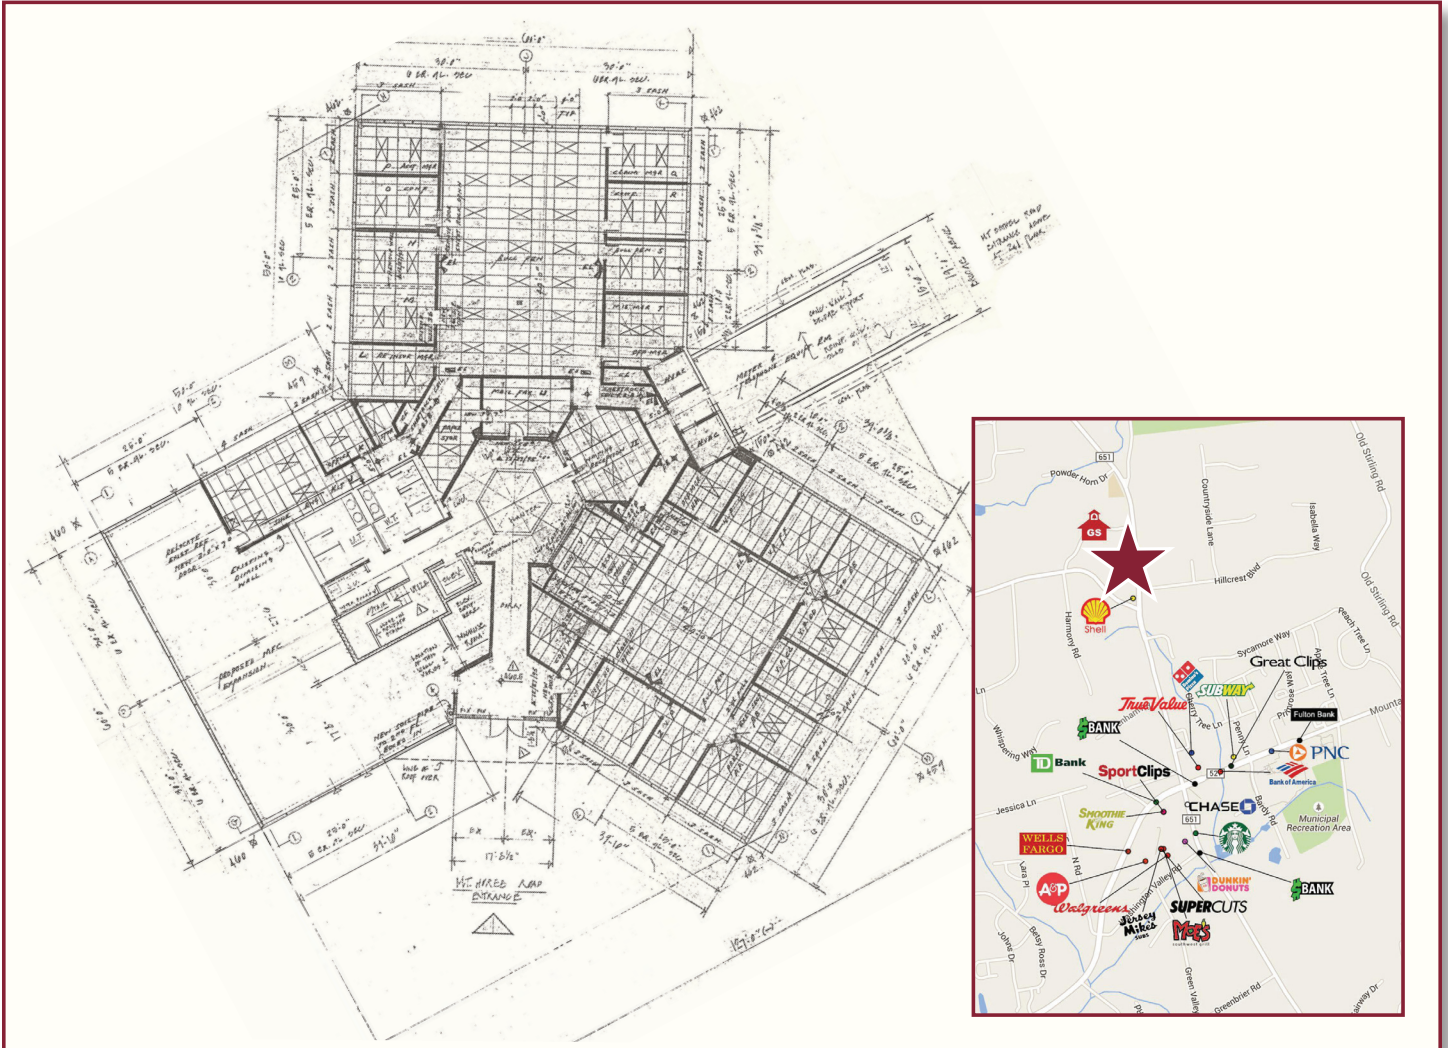

6,500 SF Divisible Mount Bethel Office Center FOR LEASE

95 Mt. Bethel Road, Warren, NJ

FOR MORE INFO PLEASE CONTACT:

Rick Gelmetti | *Executive Vice President*
Office: 732.204.1128 • Cell: 732.735.6103
rick.gelmetti@lee-associates.com

Licensed Real Estate Broker

LEE-ASSOCIATES.COM

All information is from a source deemed reliable, however no representation, expressed or implied is made as to the accuracy of the information contained herein, and same is submitted subject to errors, omission, change of price, rental or other conditions imposed by our principals.