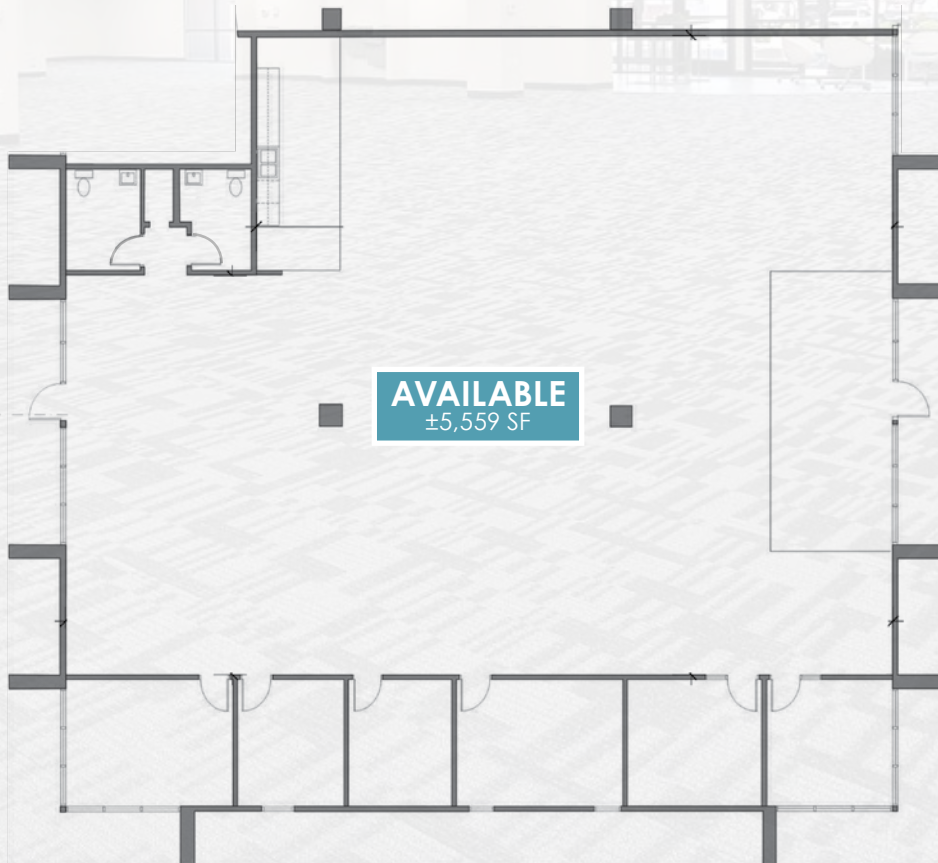

EXCLUSIVE ADVISORS

MICHAEL CRYSTAL | Managing Director | 602.952.3878 | mcrystal@ngkf.com

JOE VALE | Associate Director | 602.952.3873 | jvale@ngkf.com

EMILY CURRIE | Associate Director | 602.952.3828 | ecurrie@ngkf.com