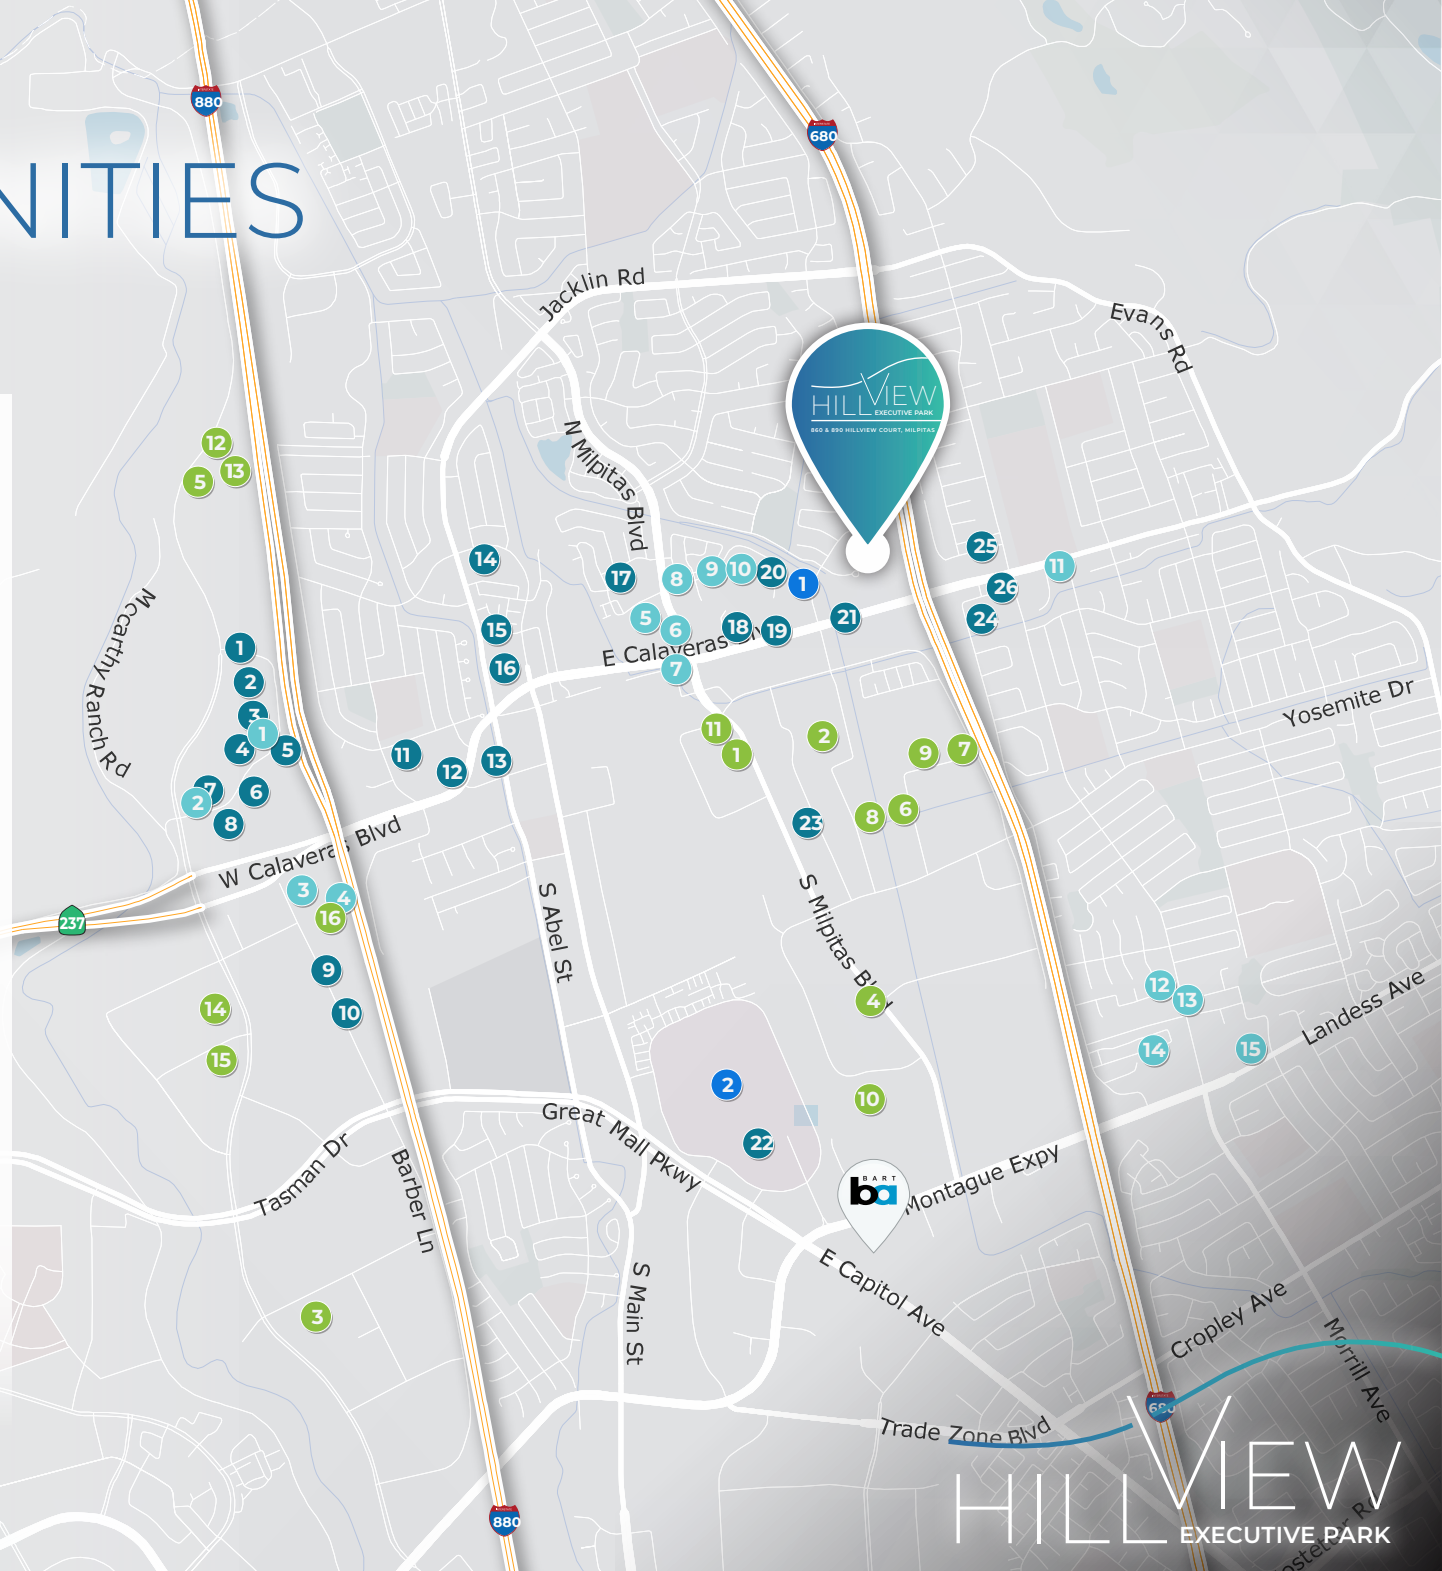

NEARBY AMENITIES

MAJOR TENANTS

1. 1 View, Inc.
2. 2 NANOSYS
3. 3 Linear Technology
4. 4 LifeScan
5. 5 GlobalStar
6. 6 San Jose Distributors
7. 7 Flextronics
8. 8 Headway Technologies
9. 9 LifeScan
10. 10 Yaana Technologies
11. 11 BioVision, Inc.
12. 12 SGI
13. 13 JDS Uniphase Corporation
14. 14 SanDisk Corporation
15. 15 FireEye, Inc.
16. 18 CISCO

RESTAURANTS

1. 1 Black Angus
2. 2 Dishdash Grill
3. 3 Taqueria Los Cunados
4. 4 Banana Leaf Restaurant
5. 5 Aria Dining
6. 6 Macaroni Grill
7. 7 Big Al's
8. 8 In-N-Out Burger
9. 9 Gen Korean BBQ
10. 10 Koi Palace
11. 11 Jang Su Jang
12. 12 Kokoro Ramen
13. 13 Black Bear Diner
14. 14 Taiwan Cafe
15. 15 Sen Dai Sushi
16. 16 Casa Azteca Restaurant
17. 17 La Milipa
18. 18 El Torito
19. 19 Red Lobster
20. 20 Giorgio's Italian Food
21. 21 IHOP
22. 22 Olive Garden
23. 23 Pista House
24. 24 Naan Masala
25. 25 Fortunes Restaurant
26. 26 Hyderabad Dum Biryani

BANKS

1. 1 Wells Fargo Bank
2. 2 Bank of America
3. 3 CTBC Bank
4. 4 EastWest Bank
5. 5 Chase Bank
6. 6 CitBank
7. 7 Union Bank
8. 8 US Bank
9. 9 Poppy Bank
10. 10 HSBC Bank
11. 11 Bank of the West
12. 12 Chase Bank
13. 13 Commerce Bank
14. 14 US Bank
15. 15 Wells Fargo Bank

NOTABLE

1. 1 24 Hour Fitness
2. 2 Great Mall

HILLVIEW EXECUTIVE PARK