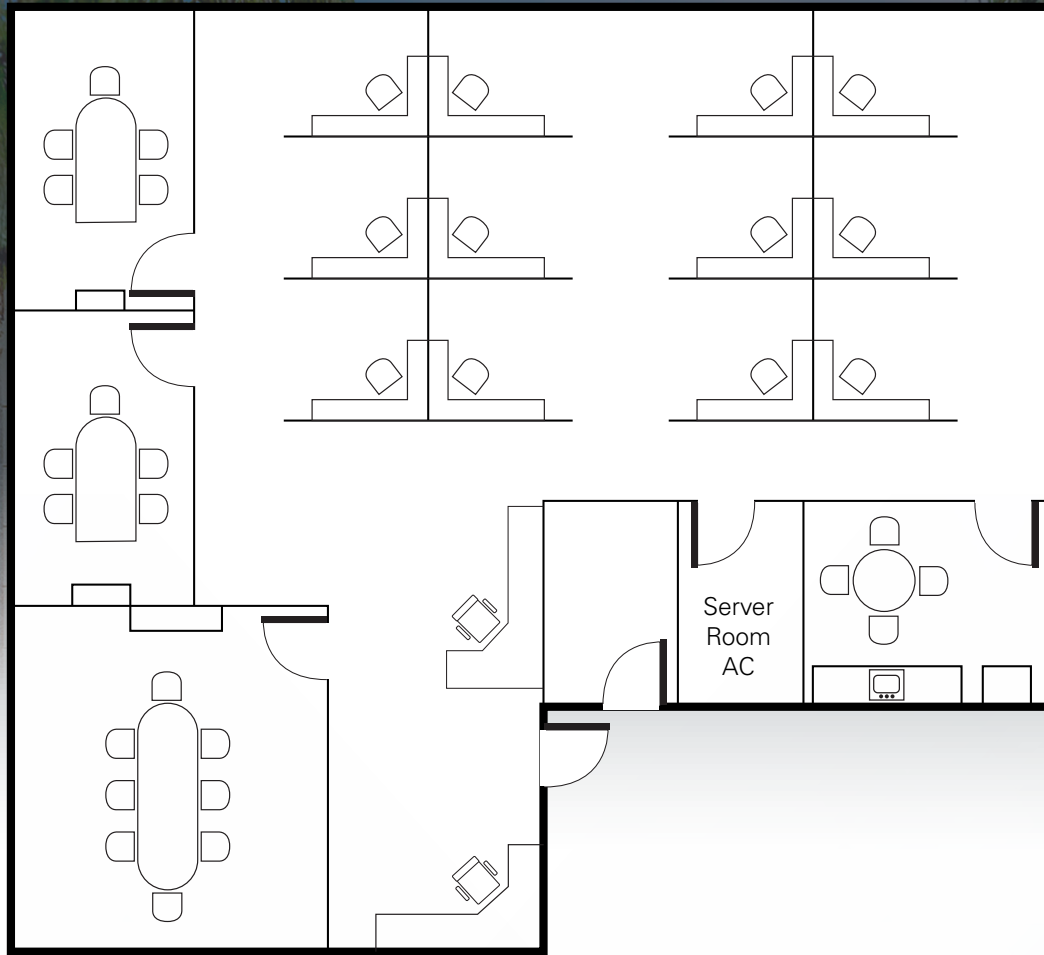

FLOORPLAN

890 HILLVIEW COURT

SUITE 260, ±2,835 SF