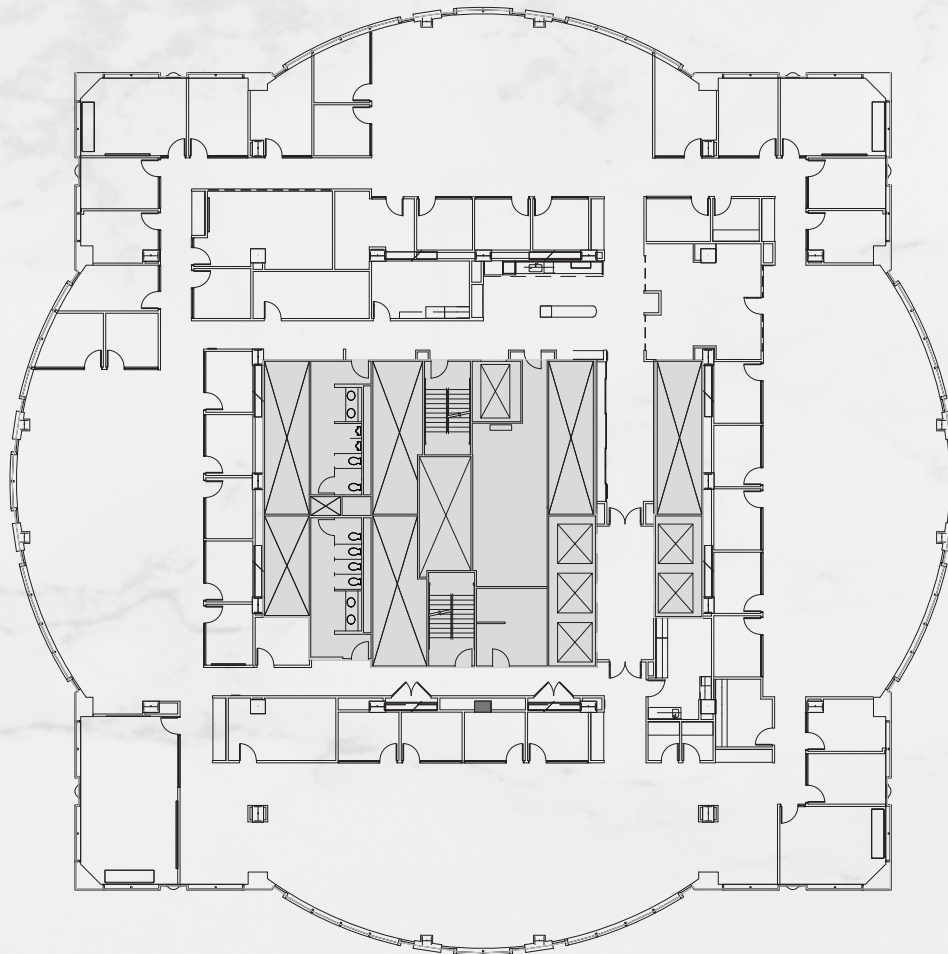

1201 THIRD

FLOOR 14
SUITE 1400 · 22,530 RSF

Views to
Lake Washington &
Cascade Mountains

Views to
Elliott Bay,
Olympic
Mountains &
Lake Union

Views to
Port of Seattle

Views to
Elliott Bay &
Olympic Mountains