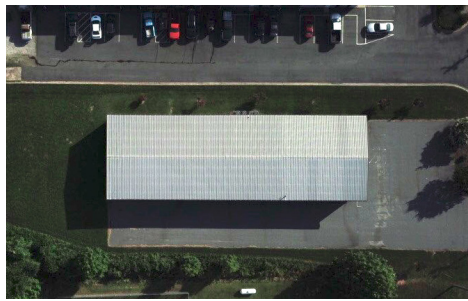

PROPERTY INFORMATION

SF*

1,928 SF - Finished office
4,000 SF - Warehouse
5,928 SF - Total

ACREAGE*

1.061 Acres

ZONING

I-G

PARCEL ID

74107

FEATURES

- 3 Phase power
- 2 Oversized roll up doors
- Fenced in yard
- 16' to the eaves
- Great proximity to Business and Hwy 16
- Located in the heart of Denver

LEASE RATE

$10 per SF Modified Gross

DOUG CORE

704 661 8323

doug.core@cbcmeca.com

SAM KLINE, CCIM

o 704 266 5039 c 704 777 6003

sam.kline@cbcmeca.com

Coldwell Banker Commercial

MECA

100 N. Main St.

Belmont, NC 28012

**COLDWELL
BANKER
COMMERCIAL**

MECA

CBCMECA.COM

©2020 Coldwell Banker Real Estate LLC, dba Coldwell Banker Commercial Affiliates. All Rights Reserved. Coldwell Banker Real Estate LLC, dba Coldwell Banker Commercial Affiliates fully supports the principles of the Equal Opportunity Act. Each Office is Independently Owned and Operated. Coldwell Banker Commercial and the Coldwell Banker Commercial Logo are registered service marks owned by Coldwell Banker Real Estate LLC, dba Coldwell Banker Commercial Affiliates.