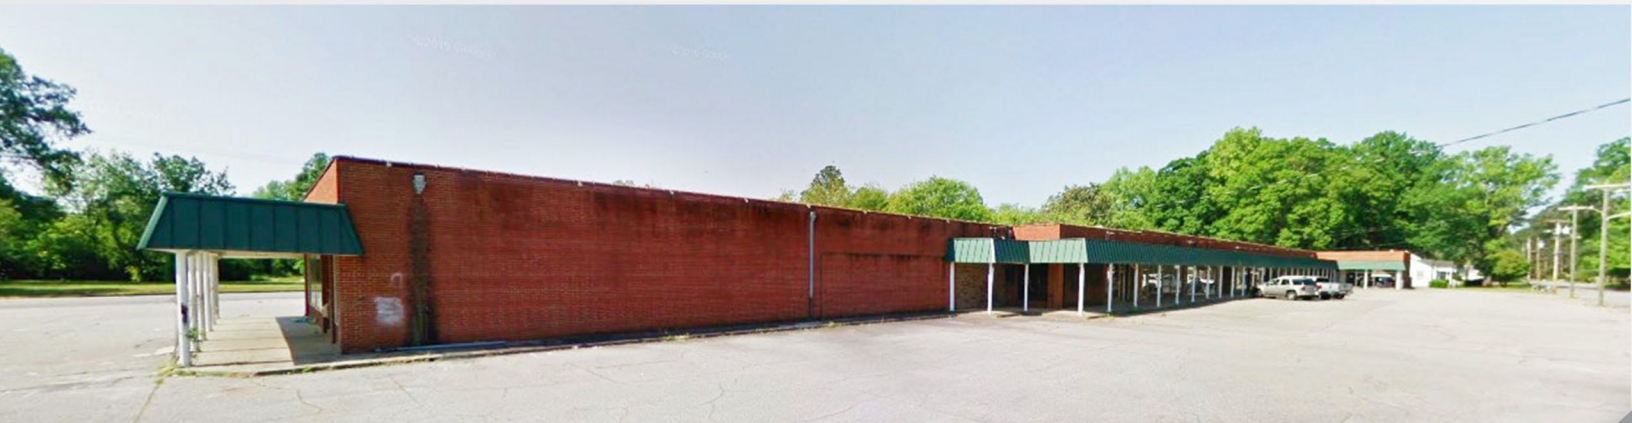

Walnut Shopping Center

601-729 Walnut St, Rocky Mount, NC 27803

Phillip Rabil / Prabil@mkmcommercial.com / Cell: (252) 382-8117

Arpan Makam / Arpan@mkmcommercial.com / Cell: (919) 889-4747

Office: (919) 907-0760 | 214 W. Millbrook RD, Raleigh NC | www.mkmcommercial.com