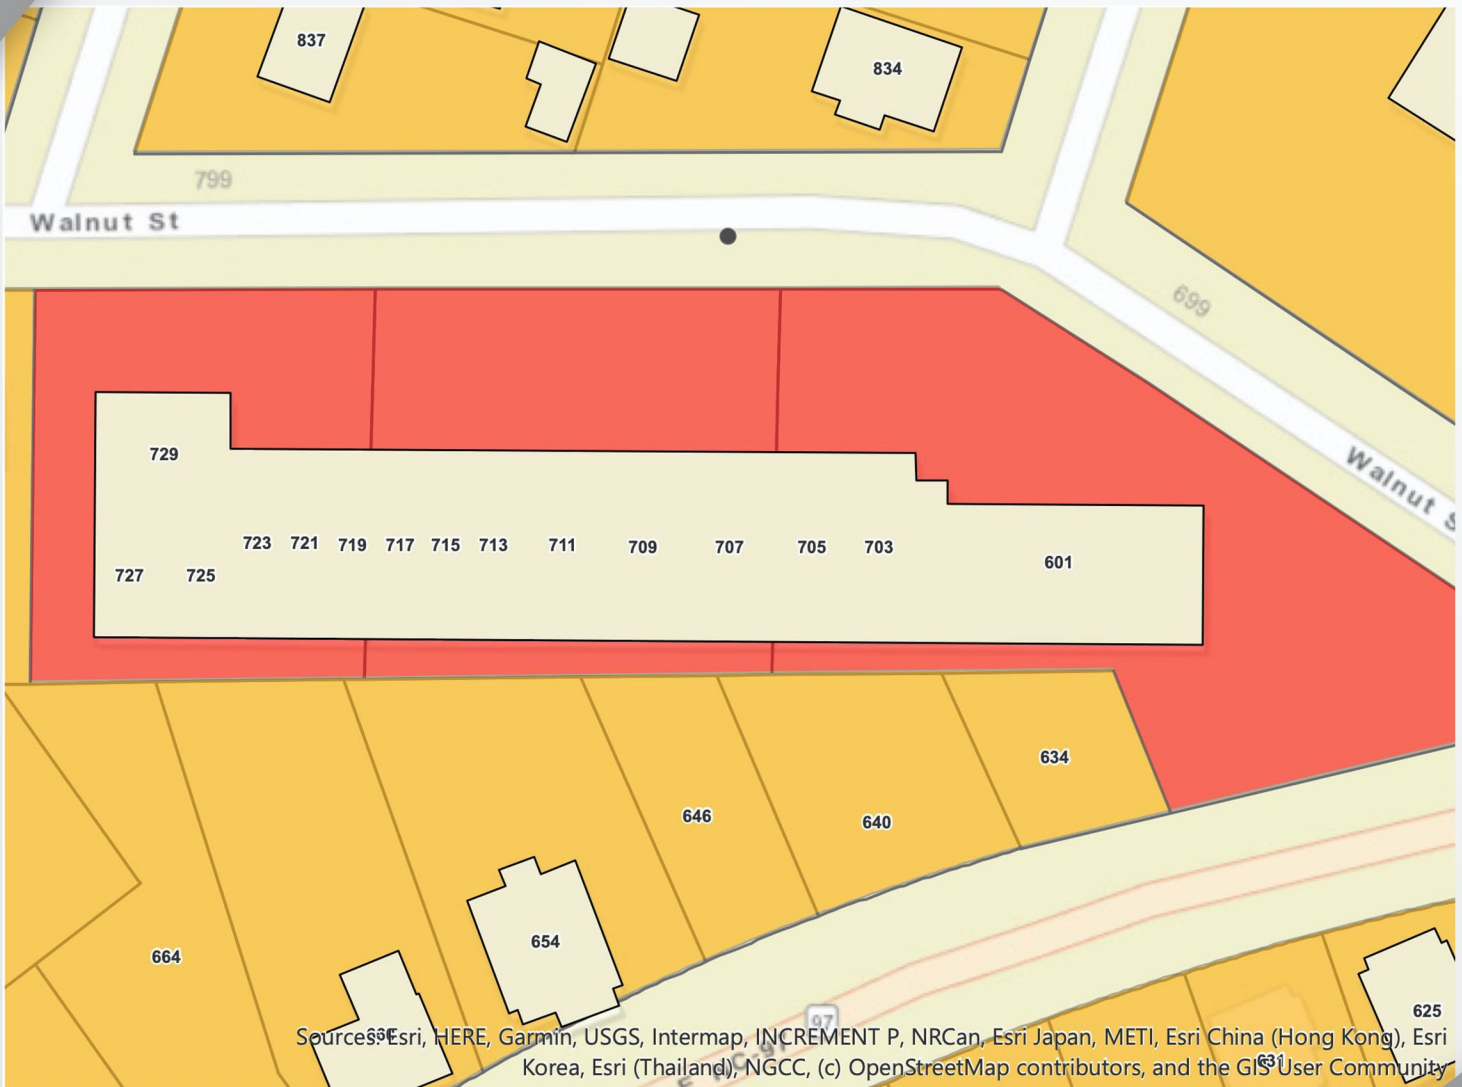

Zoning Map

601-729 Walnut St, Rocky Mount, NC 27803