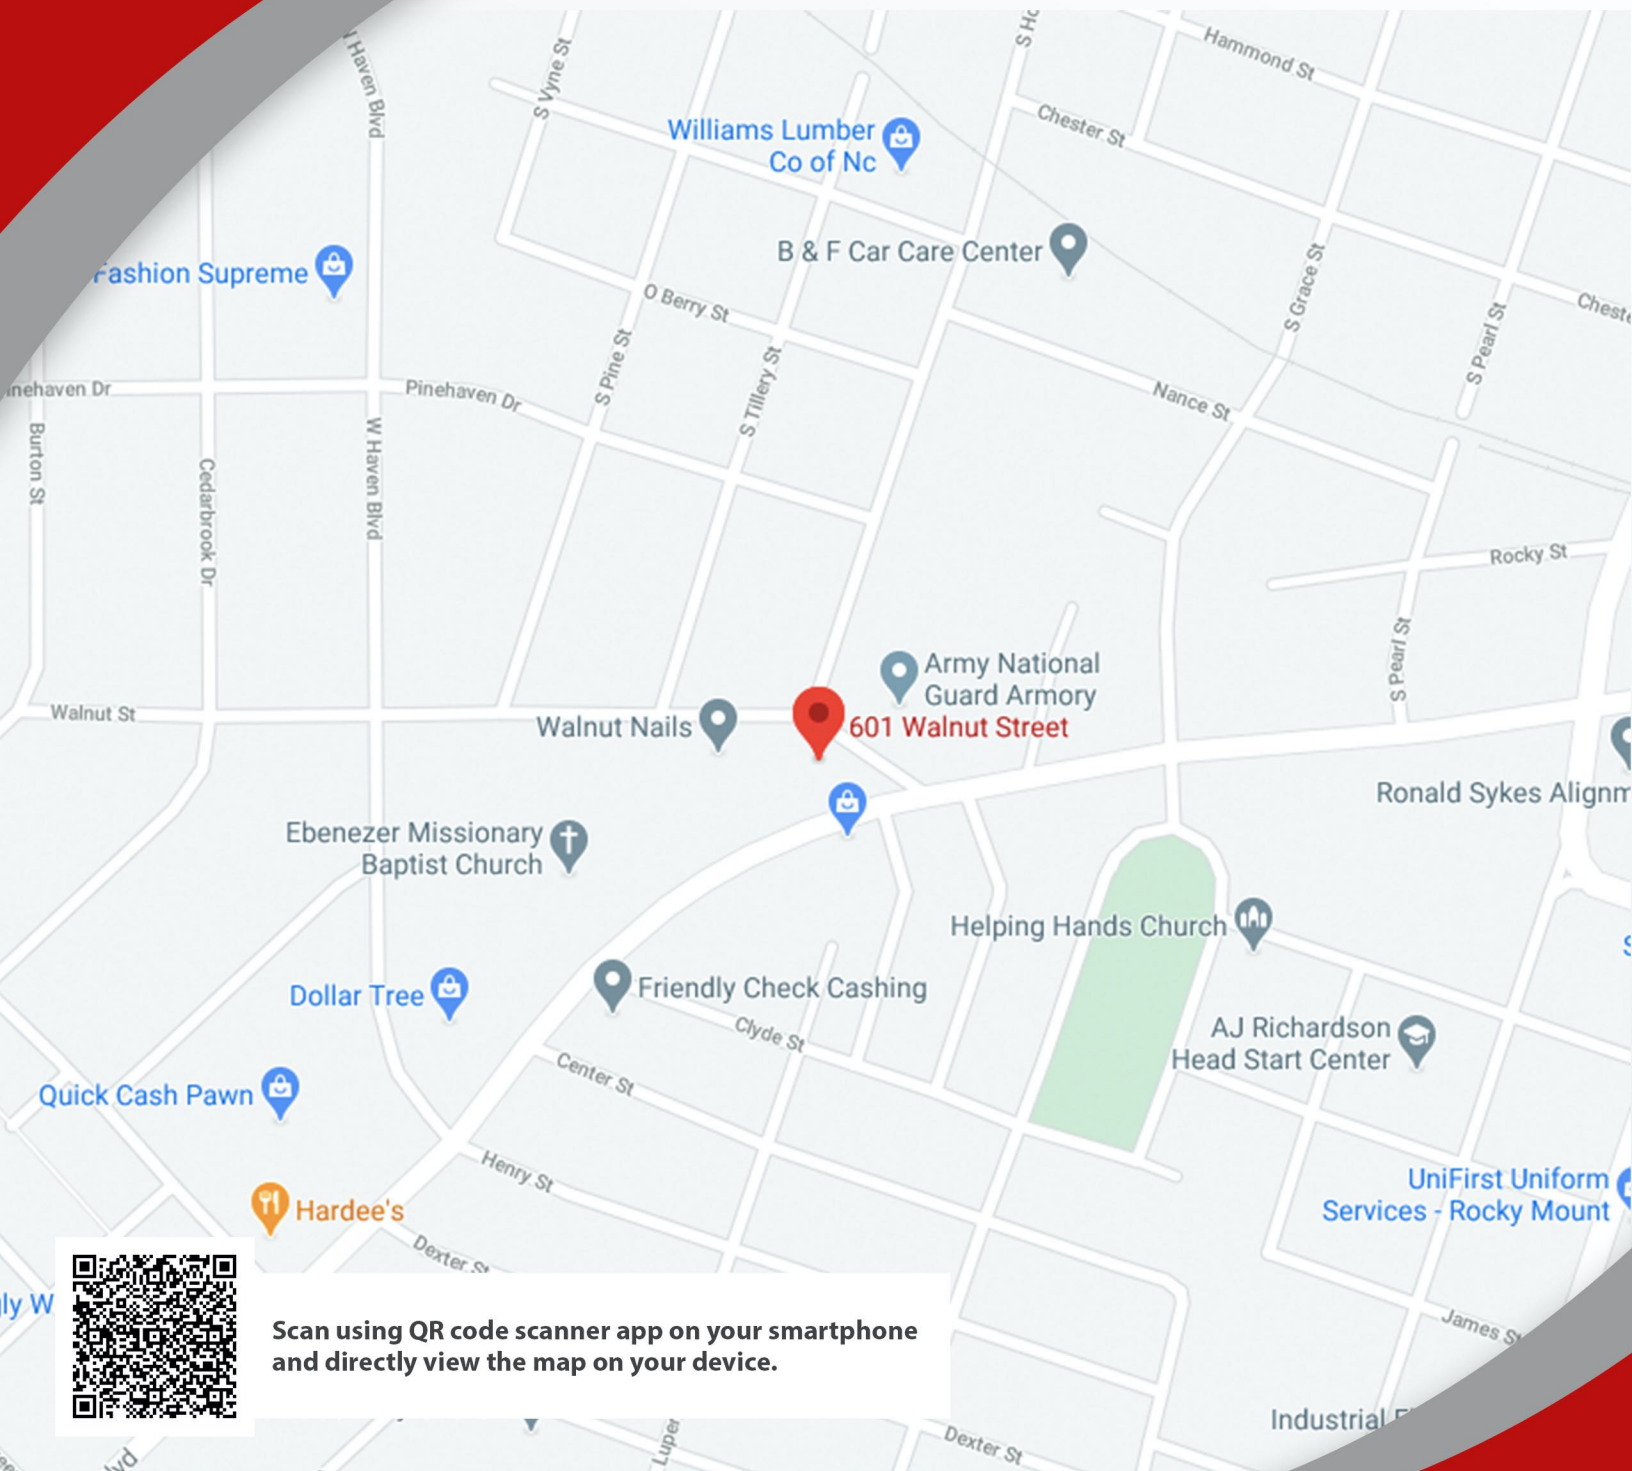

Located in Rocky Mount, this historic shopping center is currently looking for new tenants. The present owner obtained the property in September 2020 and plans on repainting the building, repaving the parking lot, and repairing the center's main sign by early 2021. The building was built in 1954 and obtained a new roof in 2019 along with a few renovated units. The property has a lot of neighboring residential properties on one side and commercial on the other. The neighboring commercial properties include national chains such as Dollar Tree, Hardee's, Piggly Wiggly. Don't miss your chance to be part of a future renovated shopping center that will contain over 10 tenants plus be surrounded by multiple retail and residential locations.

Zoning Map

601-729 Walnut St, Rocky Mount, NC 27803

Location

601-729 Walnut St, Rocky Mount, NC 27803

Scan using QR code scanner app on your smartphone and directly view the map on your device.

Phillip Rabil / Prabil@mkmcommercial.com / Cell: (252) 382-8117