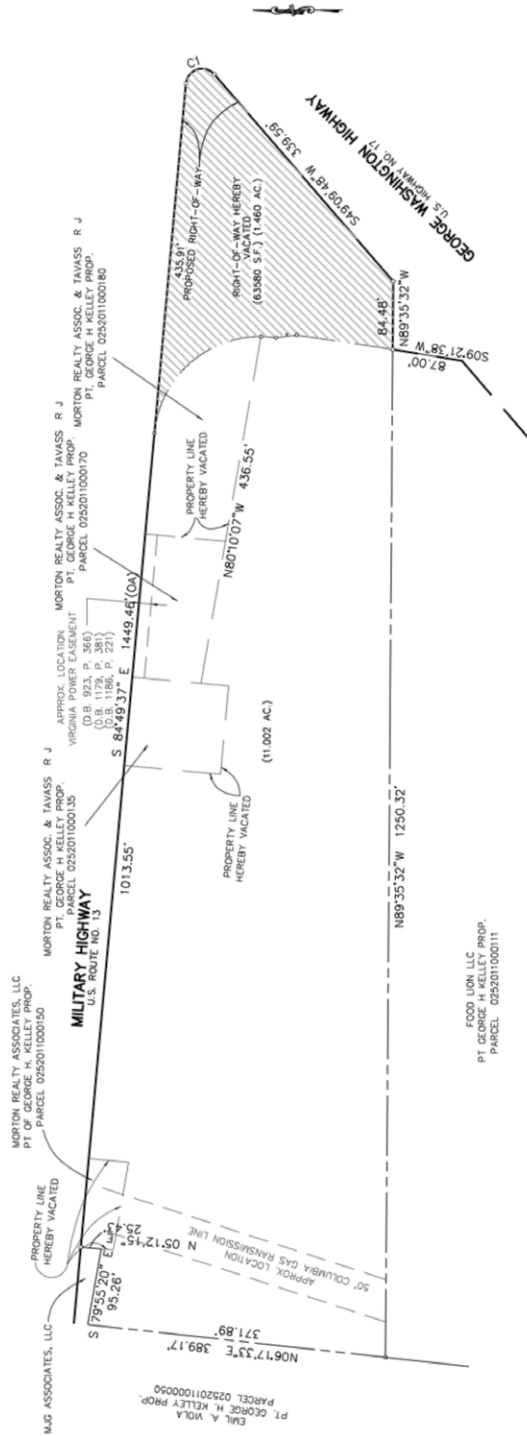

Available For Development

1 to 9+ Acres Available

3400 South Military Highway | Chesapeake, VA

DESCRIPTION:

- The intersection of George Washington Highway and South Military Highway
- .75 miles from I-64 Exit 296
- 1.25 miles from I-64 Exit 297
- 1 mile from Cavalier Industrial Park

SIZE:

- +9 Acres with approximately 500ft of frontage

TRAFFIC COUNT:

- 29,000 Average Daily Traffic on George Washington Highway between South Military Highway and I-64

ZONING:

- B-2

TERMS:

- Able to sub-divide

Available For Development

3400 South Military Highway | Chesapeake, VA

Plat

CURVE	RADIUS	ARC LENGTH	DELTA ANGLE	TANGENT	CHORD LENGTH	CHORD BEARING
C1	20.00'	46.77'	133°59'25"	47.11'	36.82'	S17°49'55"E

RESUBDIVISION OF
TAX PARCEL 0252011000131
 DEEP CREEK - CHESAPEAKE, VIRGINIA
 SCALE: 1"=100'
 OCTOBER 31, 2007
VDI, L.L.C.
 ENGINEERS AND SURVEYORS DIVISION
 1000 WEST BROAD, RICHMOND, VIRGINIA

0 100 200 feet
 GRAPHIC SCALE

SHEET

Total Area Enclosed By This Plat = 11.002 ACRES
 FOR ADDITIONAL NOTES AND CERTIFICATES, SEE SHEET 1 OF 2

WE HEREBY CERTIFY THAT THE SUBDIVISION SHOWN HEREON HAS BEEN APPROVED IN ACCORDANCE WITH THE SUBDIVISION ORDINANCE OF THE CITY OF CHESAPEAKE. THE UNDERSIGNED DO NOT CERTIFY AS TO THE CORRECTNESS OF THE BOUNDARIES, STREETS OR OTHER LINES SHOWN ON THIS PLAT.