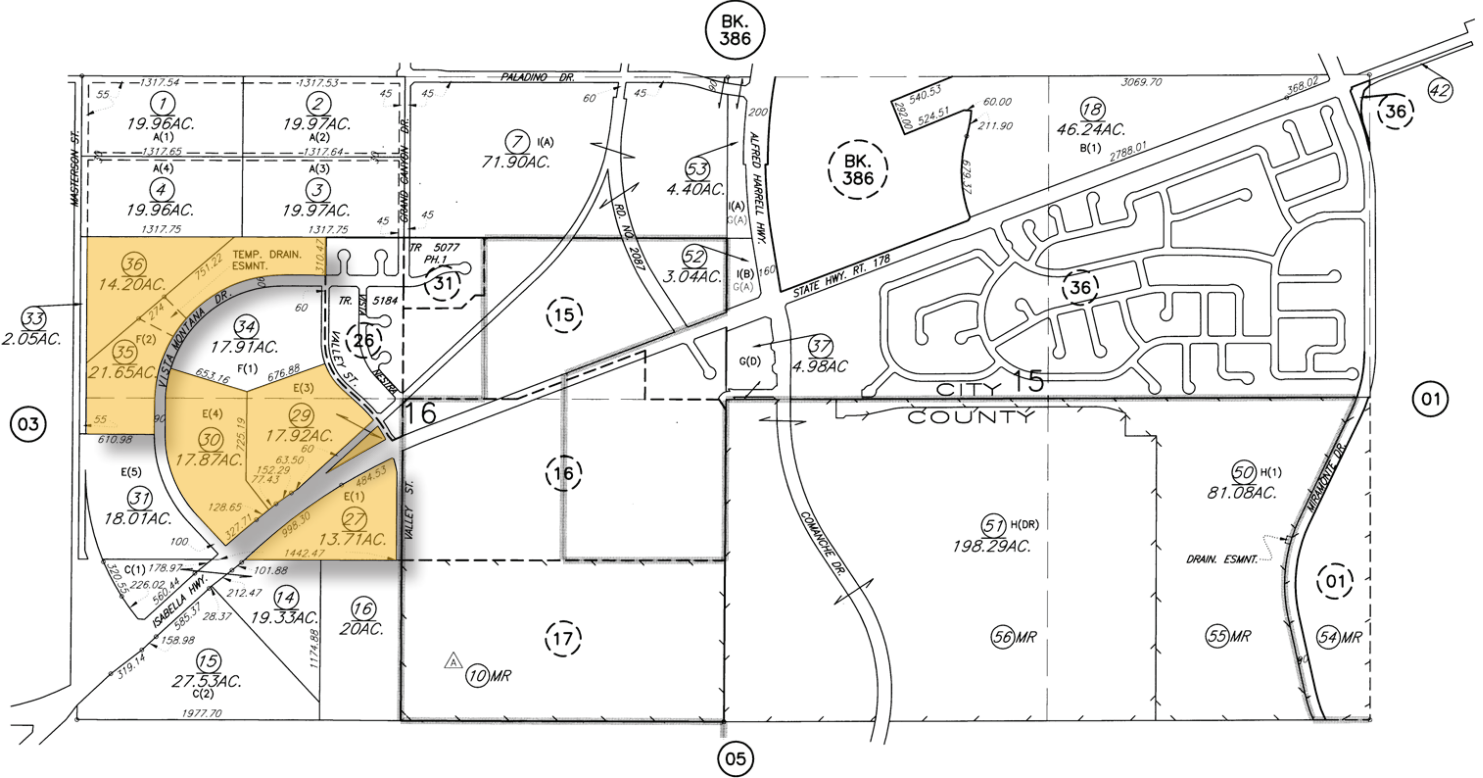

Land Available For Sale

Highway 178 & Masterson Street ■ Kern County, Ca

Assessor's Parcel Maps

387-02

SEC. 15 & 16 T.29S. R.29E.

387-02

LEGEND	SUBD. KEY	NOTES	DISCLAIMER
REVISED April 6, 2018	REF. SUBD. A. PM 3399 B. PM 5727 C. PM 5771 D. PM 6742	E. PM 8362 F. PM 9626 G. PM 9633 H. PM 11266 I. LLA 05-1842	This map is for assessment purposes only. It is not to be construed as portraying legal ownership or divisions of land for purposes of zoning or subdivision law.
JURISDICTION CITY OF BAKERSFIELD AND VICINITY	(LOT DESIGNATIONS IN PARENTHESIS)	△ = See page 27 for MR Unit APN	

ASSESSORS MAP NO. 387-02
COUNTY OF KERN

Assessor Parcel Numbers

- 387-020-27 13.71 Acres
- 387-020-29 17.92 Acres
- 387-020-30 17.87 Acres
- 387-020-35 21.65 Acres
- 387-020-36 14.20 Acres

85.35 Acres

Property Details

- Zoned R-1
- City of Bakersfield
- Unimproved
- Sewer, water, power available
- Price: $2,133,750 @ $25,000/Acre
- All or part