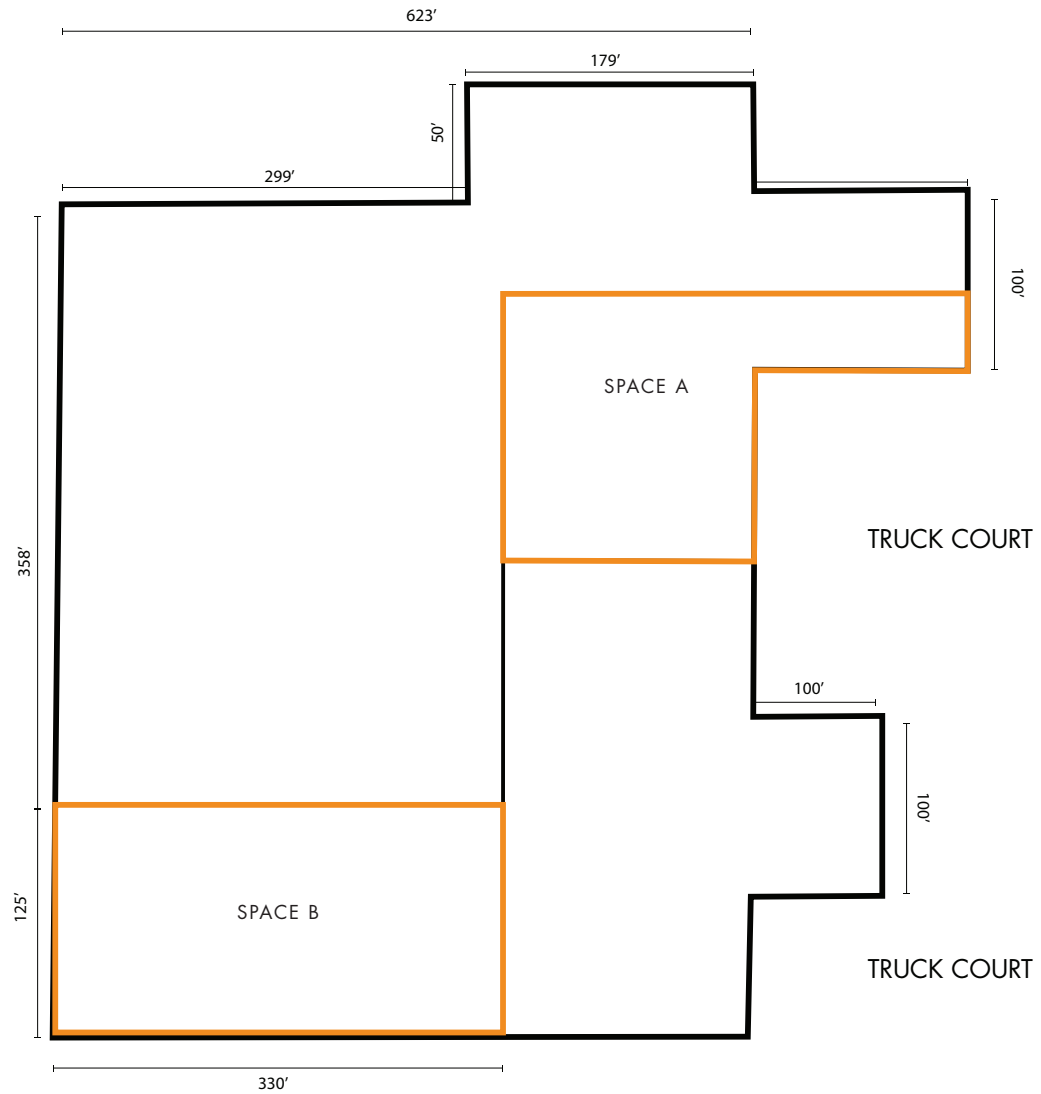

SPACE FEATURES

	SPACE A	SPACE B
AVAILABLE	39,000 SF	49,500 SF
OFFICE	BTS	BTS
CLEAR HEIGHT	30'	30'
COLUMNS	34' x 50'	25' x 32'
DOCKS	12	3; drive-in
SPRINKLERS	ESFR	Wet

FOR MORE INFORMATION, PLEASE CONTACT:

FOUNDRY
COMMERCIAL

foundrycommercial.com

FLOOR PLAN

SPACE A
39,000 SF AVAILABLE

SPACE B
49,500 SF AVAILABLE

FOR MORE INFORMATION, PLEASE CONTACT:

MARK SCOTT, SIOR | 904.345.2099

Senior Vice President