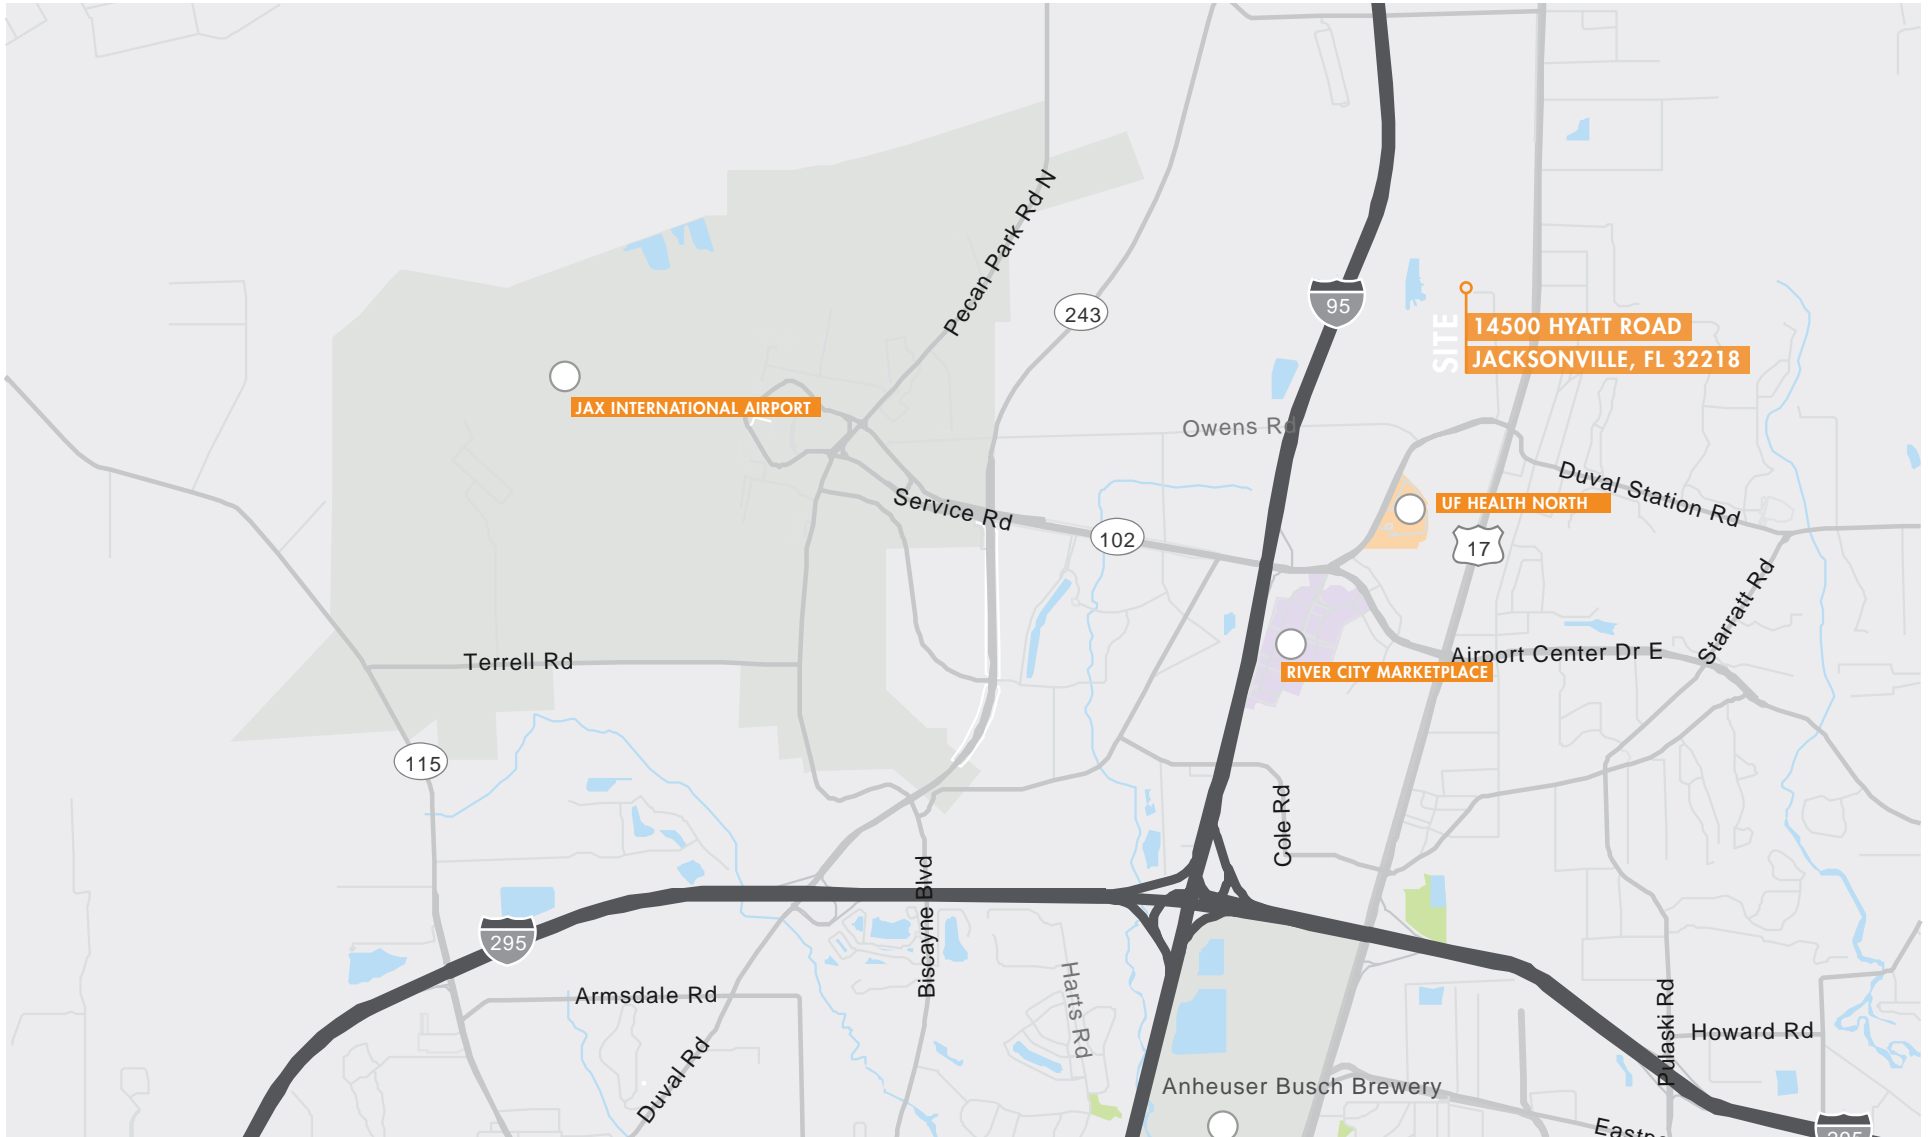

FOR MORE INFORMATION, PLEASE CONTACT:

MARK SCOTT, SIOR | 904.345.2099

Senior Vice President

Mark.Scott@foundrycommercial.com

Licensed Real Estate Broker

Although the information contained herein was provided by sources believed to be reliable, Foundry Commercial makes no representation, expressed or implied, as to its accuracy and said information is subject to errors, omissions or changes.

FOUNDRY
COMMERCIAL

foundrycommercial.com