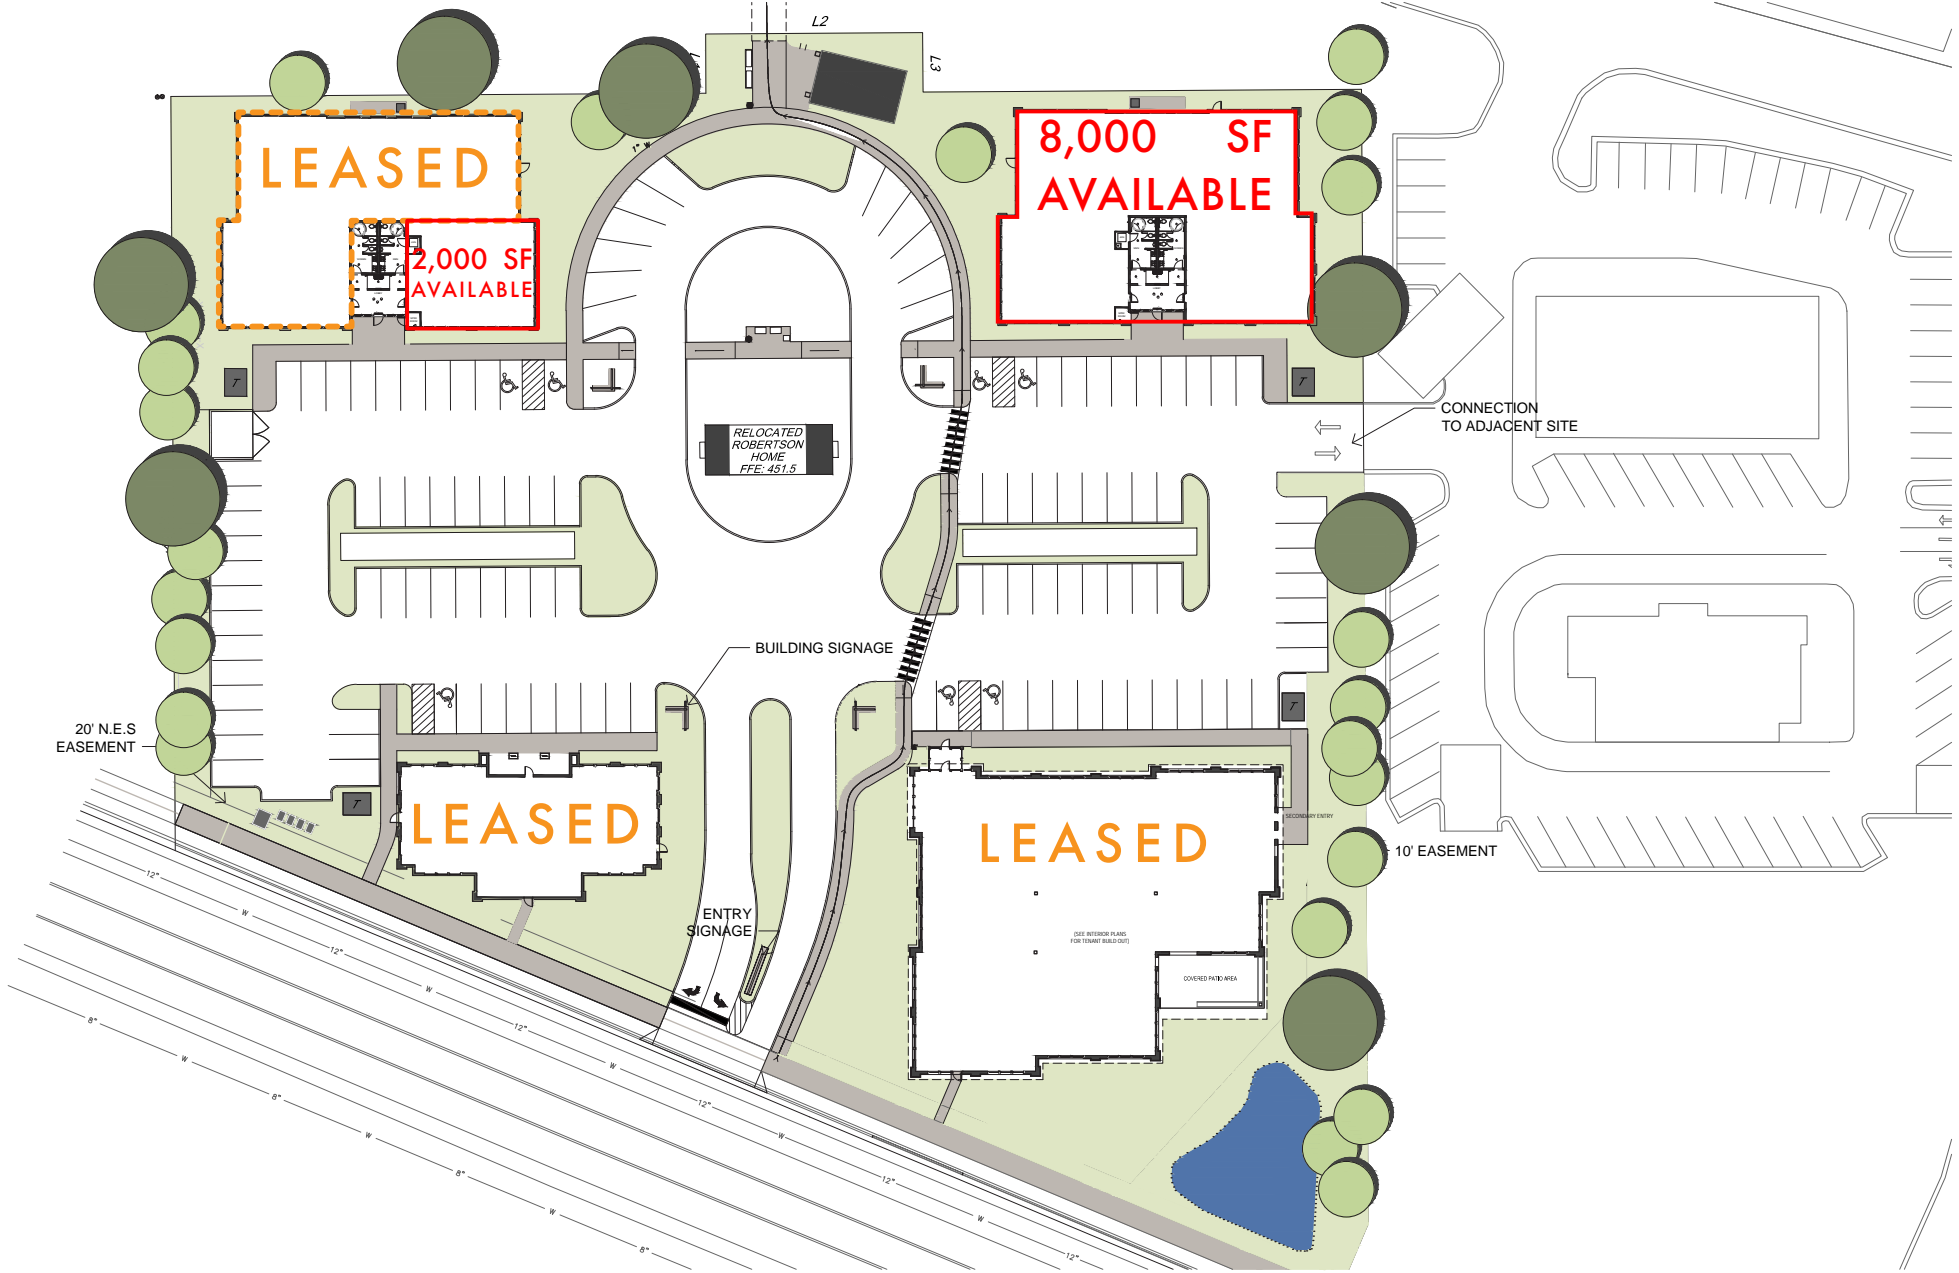

FOR LEASE | MEDICAL/OFFICE SPACE
HILL COMMONS @ NASHVILLE WEST

READY
TO DELIVER
NOW!

70% LEASED

FOR LEASE | MEDICAL/OFFICE SPACE
HILL COMMONS @ NASHVILLE WEST

Four Buildings Totaling
33,000 SF

Suites from 2,000 to
8,000 SF Available

Ample Parking

Walk to Nashville West
Shops & Restaurants

FOR LEASE | MEDICAL/OFFICE SPACE
HILL COMMONS @ NASHVILLE WEST

FOR LEASE | MEDICAL/OFFICE SPACE
HILL COMMONS @ NASHVILLE WEST