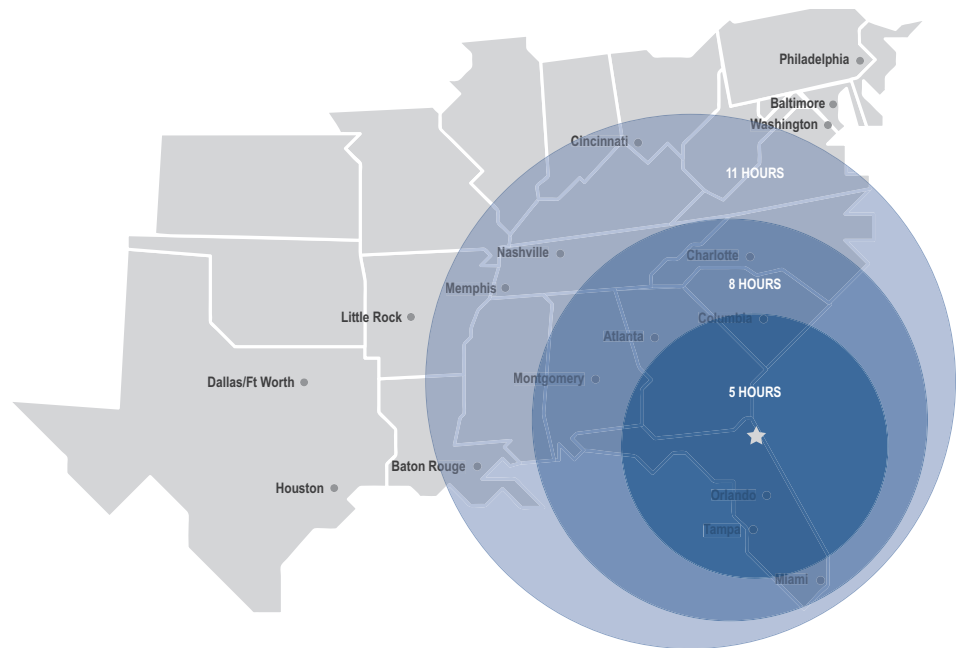

Westside Industrial Park occupants benefit from the park's adjacency to the UPS regional distribution center, the CSX intermodal yard, and close proximity to a high caliber labor force. In addition, the Norfolk Southern intermodal yard is within three miles; and most major trucking companies are within five miles.

Aerial map

Office plans

Site plan

Notable Drive Times

Location	Distance
Savannah, GA	142 miles
Orlando, FL	154 miles
Tampa, FL	209 miles
Charleston, SC	242 miles
Atlanta, GA	345 miles
Miami, FL	359 miles
Montgomery, AL	366 miles
Charlotte, NC	387 miles
Baltimore, MD	846 miles
Houston, TX	862 miles