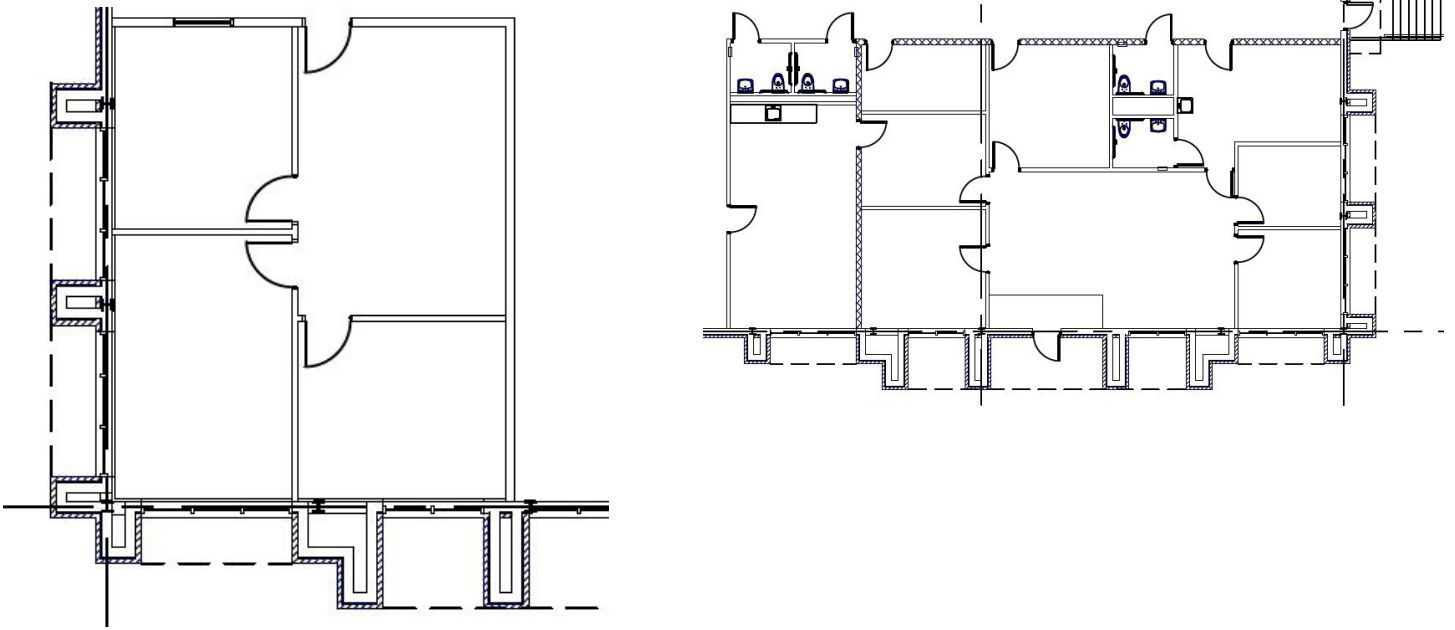

Office plans