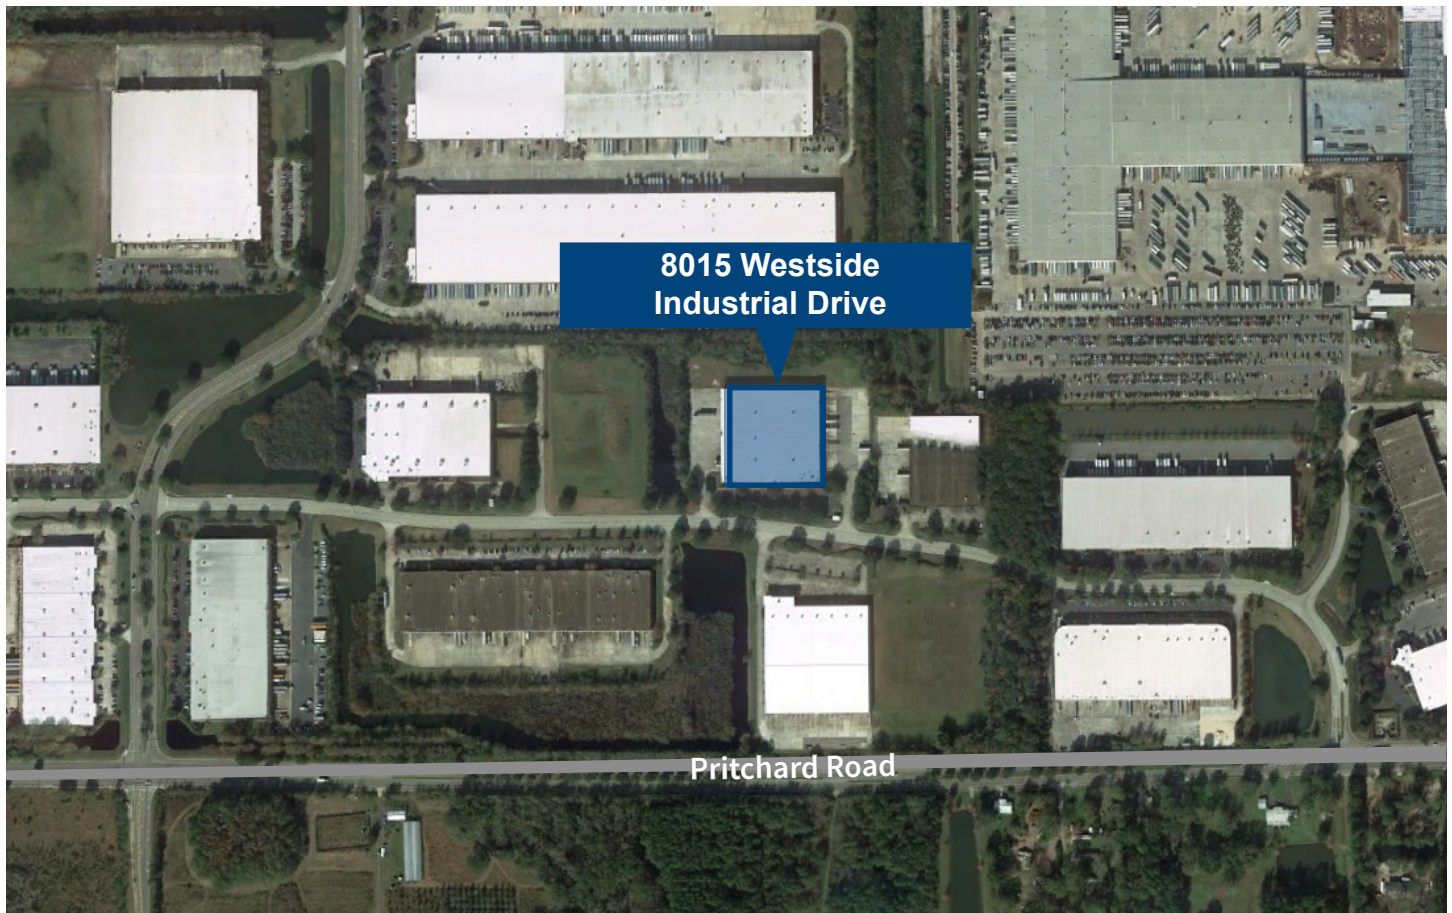

Building specifications

Features			
Available	109,160 s.f.	Drive-in doors	2 - 12' x 15'
Office (s.f.)	2,387 s.f.	Fire protection	ESFR
Year built	1998	Lighting	T5 & Metal Halide
Clear height	26'	Truck court	120' West 120'/160' East Expandable - North
Column spacing	42' x 40'	Auto parking	60
Docks doors	39- 10' x 10' Pit levelers - 15 Edge of dock - 1	Power	800-1,000a/277-480v 3p 4w Heavy

Aerial map