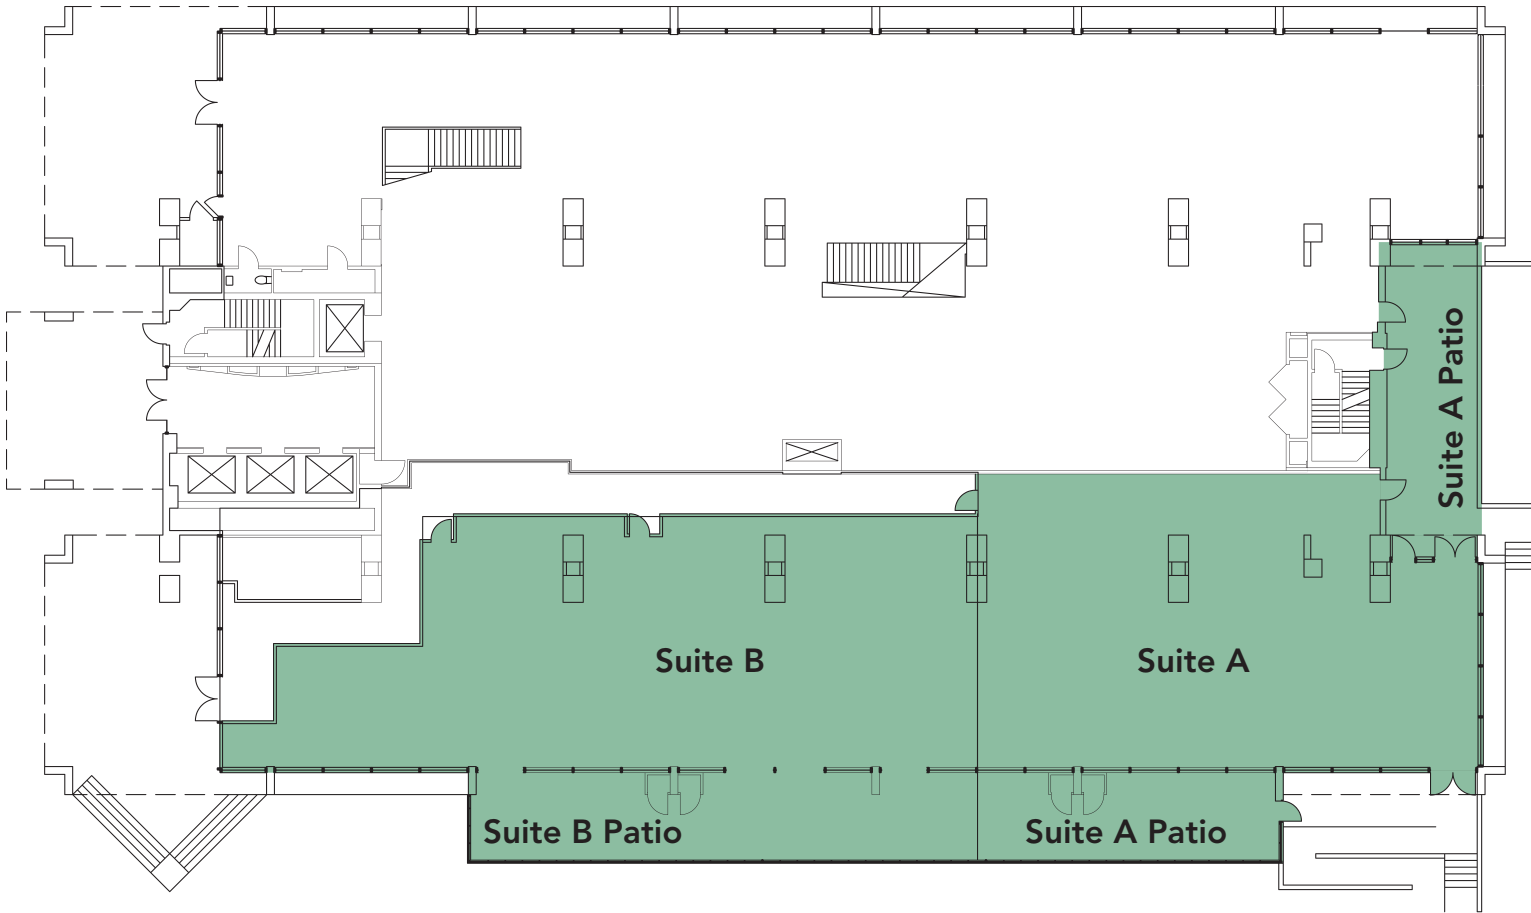

YOUR SITE.

650,000 square feet of class-a creative office

Walkscore of 95

2,000 on-site parking spaces

RETAIL SUITES.

SUITE A
SUITE RSF | 3,182 TOTAL RSF | 3,808

SUITE A PATIO
SUITE RSF | 1,458 TOTAL RSF | 1,458

SUITE B
SUITE RSF | 3,563 TOTAL RSF | 4,226

SUITE B PATIO
SUITE RSF | 1,023 TOTAL RSF | 1,023

TOTAL RSF | 9,700

TOTAL RSF | 11,176

LOCATION.

LEGEND

- CCP
- Retail
- Restaurants
- Entertainment & Services
- Office, Banking & Civic
- Parking