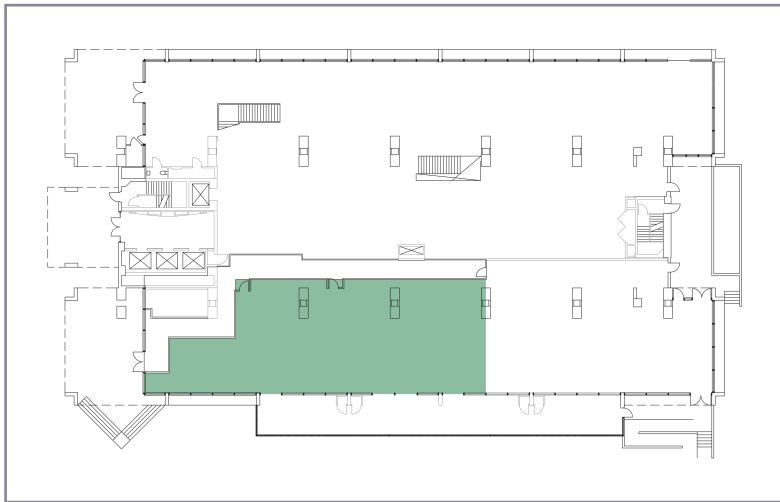

YOUR SITE.

650,000 square feet of class-a creative office

Walkscore of 95

2,000 on-site parking spaces

RETAIL SUITES.

SUITE A
SUITE RSF | 3,182 TOTAL RSF | 3,808

SUITE A PATIO
SUITE RSF | 1,458 TOTAL RSF | 1,458

SUITE B
SUITE RSF | 3,563 TOTAL RSF | 4,226

SUITE B PATIO
SUITE RSF | 1,023 TOTAL RSF | 1,023

TOTAL RSF | 9,700

TOTAL RSF | 11,176

LOCATION.

LEGEND

- CCP
- Retail
- Restaurants
- Entertainment & Services
- Office, Banking & Civic
- Parking