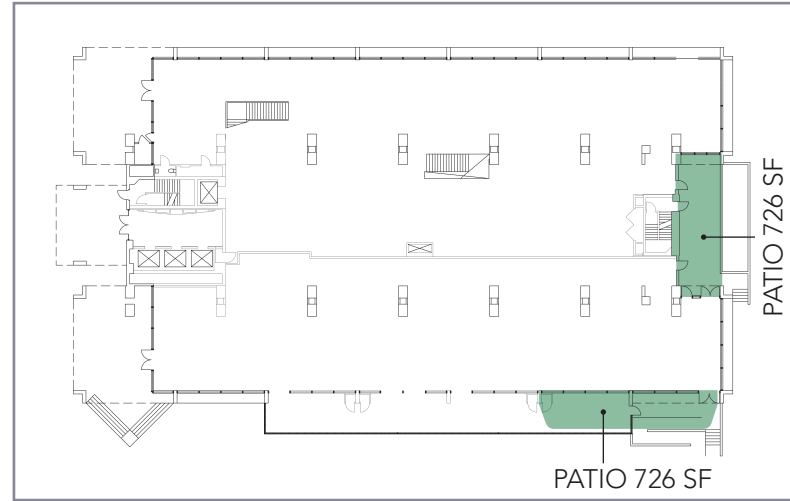

YOUR SITE.

650,000 square feet of class-a creative office

Walkscore of 95

2,000 on-site parking spaces

RETAIL SUITES.

SUITE A
SUITE RSF | 3,182 TOTAL RSF | 3,808

SUITE A PATIO
SUITE RSF | 1,458 TOTAL RSF | 1,458

SUITE B
SUITE RSF | 3,563 TOTAL RSF | 4,226

SUITE B PATIO
SUITE RSF | 1,023 TOTAL RSF | 1,023

TOTAL RSF | 9,700

TOTAL RSF | 11,176

LOCATION.

LEGEND

- CCP
- Retail
- Restaurants
- Entertainment & Services
- Office, Banking & Civic
- Parking