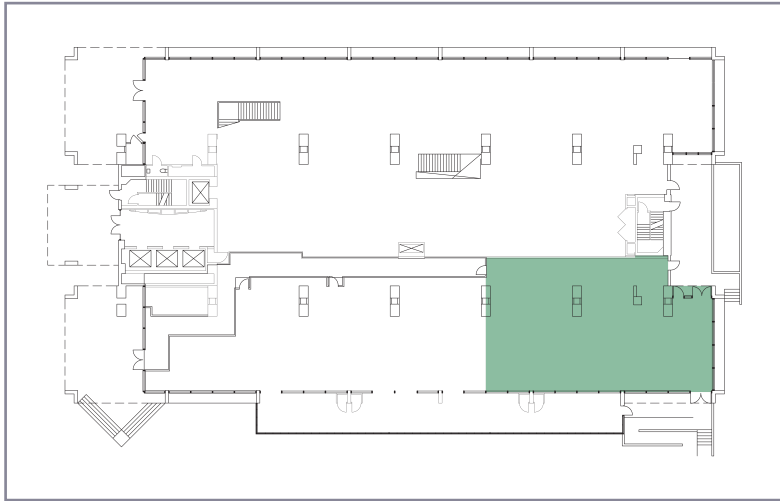

YOUR SITE.

650,000 square feet of class-a creative office

Walkscore of 95

2,000 on-site parking spaces

RETAIL SUITES.

SUITE A
SUITE RSF | 3,182 TOTAL RSF | 3,808

SUITE A PATIO
SUITE RSF | 1,458 TOTAL RSF | 1,458

SUITE B
SUITE RSF | 3,563 TOTAL RSF | 4,226

SUITE B PATIO
SUITE RSF | 1,023 TOTAL RSF | 1,023

TOTAL RSF | 9,700

TOTAL RSF | 11,176

LOCATION.

LEGEND

- CCP
- Retail
- Restaurants
- Entertainment & Services
- Office, Banking & Civic
- Parking