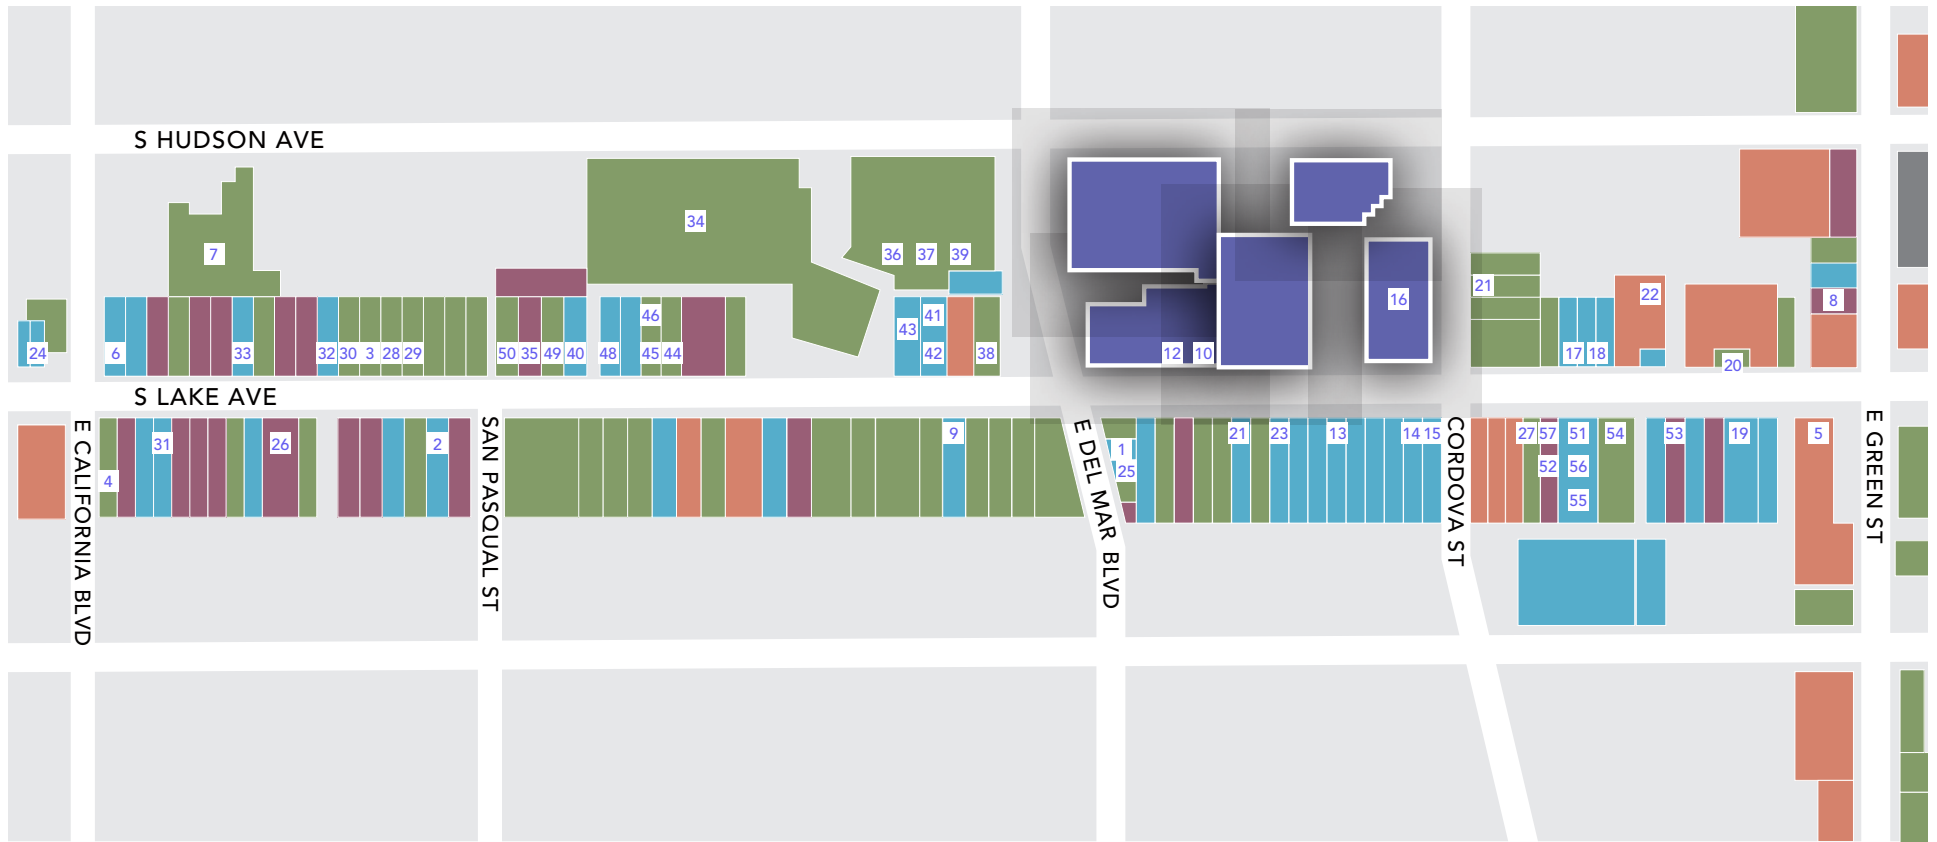

201 S. LAKE AVENUE | PASADENA | CA

ABOUT THE SPACE.

High profile restaurant location on one of Pasadena's most highly trafficked corridors

Indoor-outdoor experience fronting a lush plaza

Spaces will be delivered with a Master CUP

SUITE B
SUITE RSF | 3,563 TOTAL RSF | 4,226

SUITE B PATIO
SUITE RSF | 1,023 TOTAL RSF | 1,023

TOTAL RSF | 9,700

TOTAL RSF | 11,176

LOCATION.

LEGEND

- CCP
- Retail
- Restaurants
- Entertainment & Services
- Office, Banking & Civic
- Parking