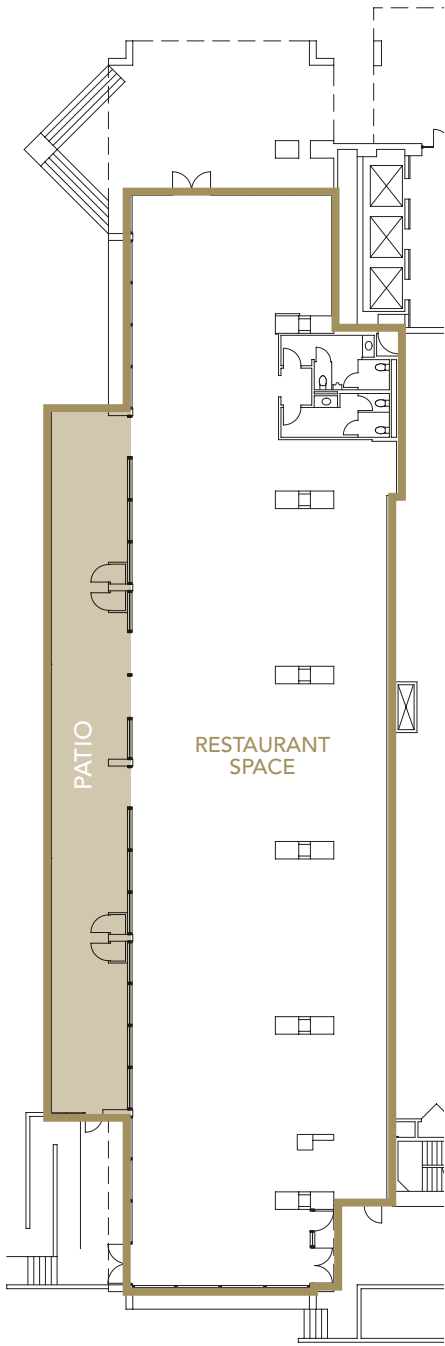

201 S. LAKE AVENUE | PASADENA | CA

ABOUT THE SPACE.

High profile restaurant location on one of Pasadena's most highly trafficked corridors

Indoor-outdoor experience fronting a lush plaza

Spaces will be delivered with a Master CUP

YOUR SITE.

650,000 square feet of class-a creative office

Walkscore of 95

2,000 on-site parking spaces

RETAIL SUITES.

SUITE A
SUITE RSF | 3,182 TOTAL RSF | 3,808

SUITE A PATIO
SUITE RSF | 1,458 TOTAL RSF | 1,458

SUITE B
SUITE RSF | 3,563 TOTAL RSF | 4,226

SUITE B PATIO
SUITE RSF | 1,023 TOTAL RSF | 1,023

TOTAL RSF | 9,700

TOTAL RSF | 11,176

LOCATION.

LEGEND

- CCP
- Retail
- Restaurants
- Entertainment & Services
- Office, Banking & Civic
- Parking