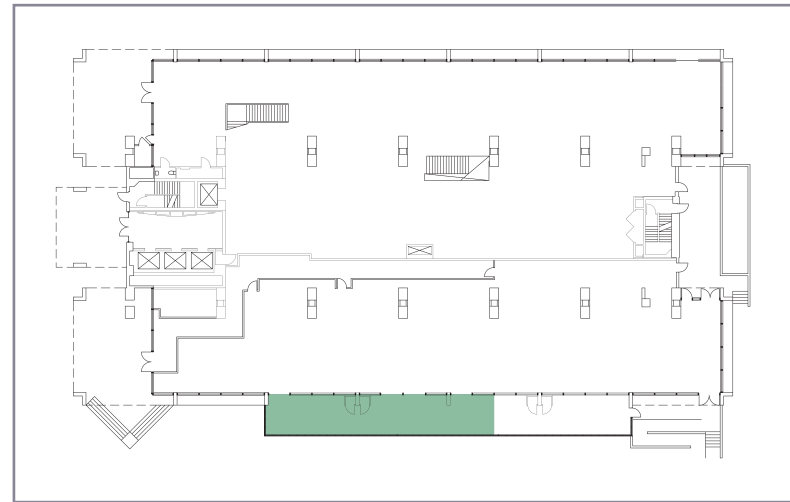

YOUR SITE.

650,000 square feet of class-a creative office

Walkscore of 95

2,000 on-site parking spaces

RETAIL SUITES.

SUITE A
SUITE RSF | 3,182 TOTAL RSF | 3,808

SUITE A PATIO
SUITE RSF | 1,458 TOTAL RSF | 1,458

SUITE B
SUITE RSF | 3,563 TOTAL RSF | 4,226

SUITE B PATIO
SUITE RSF | 1,023 TOTAL RSF | 1,023

TOTAL RSF | 9,700

TOTAL RSF | 11,176

LOCATION.

LEGEND

- CCP
- Retail
- Restaurants
- Entertainment & Services
- Office, Banking & Civic
- Parking