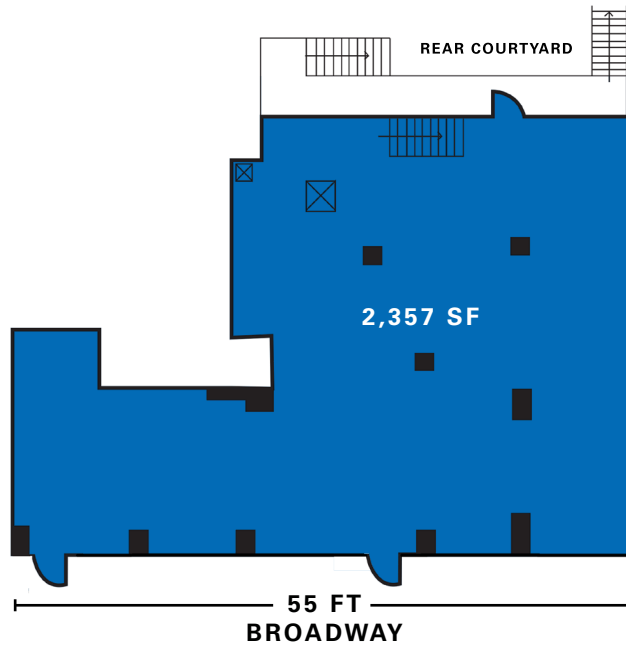

## Approximate Size

Ground Floor	2,357 SF
Cellar	1,957 SF
Total SF	4,314 SF

## Comments

Second generation restaurant with two black iron stacks to the roof

Former Stage Deli from "The Marvelous Mrs. Maisel"

NEWMARK

2290 BROADWAY

GROUND FLOOR

CELLAR

CONTACT