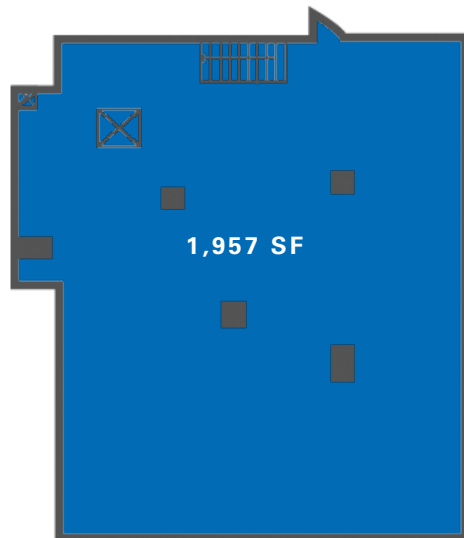

## Approximate Size

Ground Floor	2,357 SF
Cellar	1,957 SF
Total SF	4,314 SF

## Comments

Second generation restaurant with two black iron stacks to the roof

Former Stage Deli from "The Marvelous Mrs. Maisel"

NEWMARK

2290 BROADWAY

GROUND FLOOR

CELLAR

CONTACT