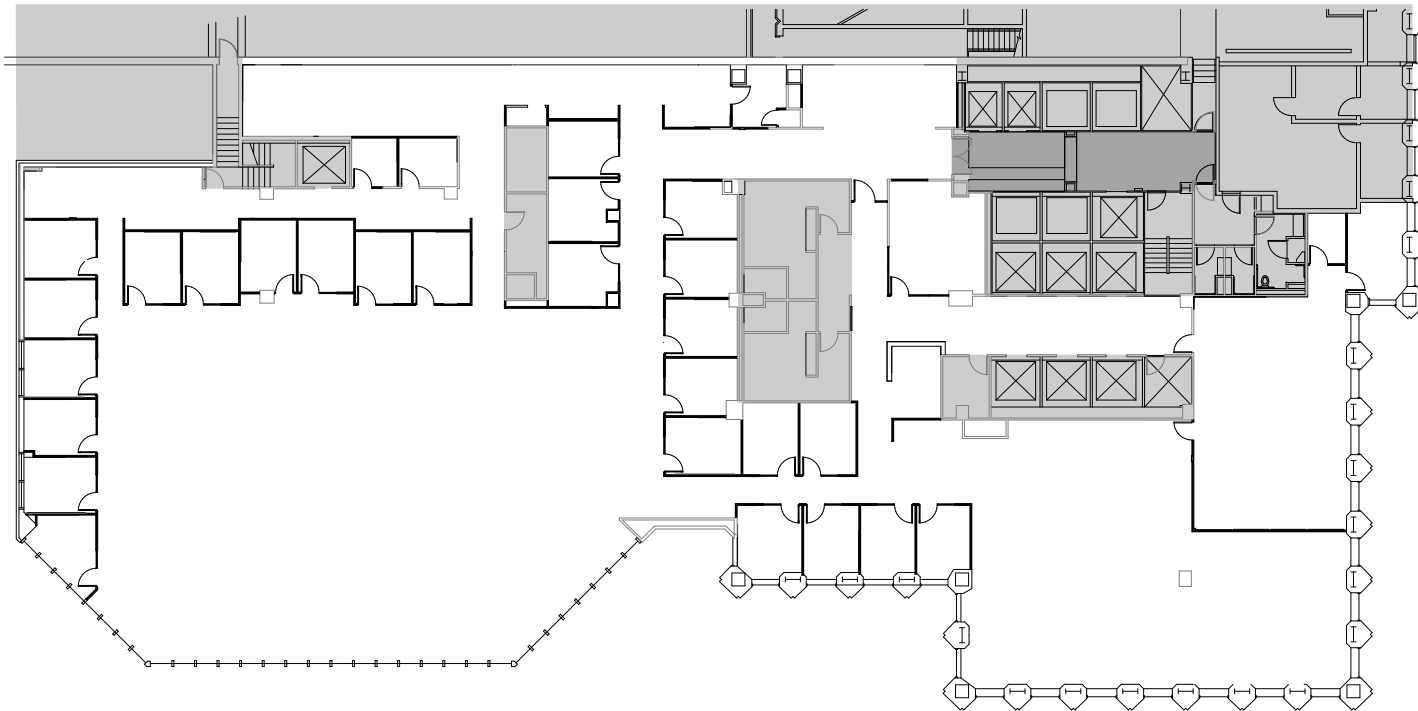

Suite 400

20,440 SF

901
FIFTH

Exclusively offered by:

LLOYD LOW

+1 206 607 1796

lloyd.low@am.jll.com

JOE GOWAN