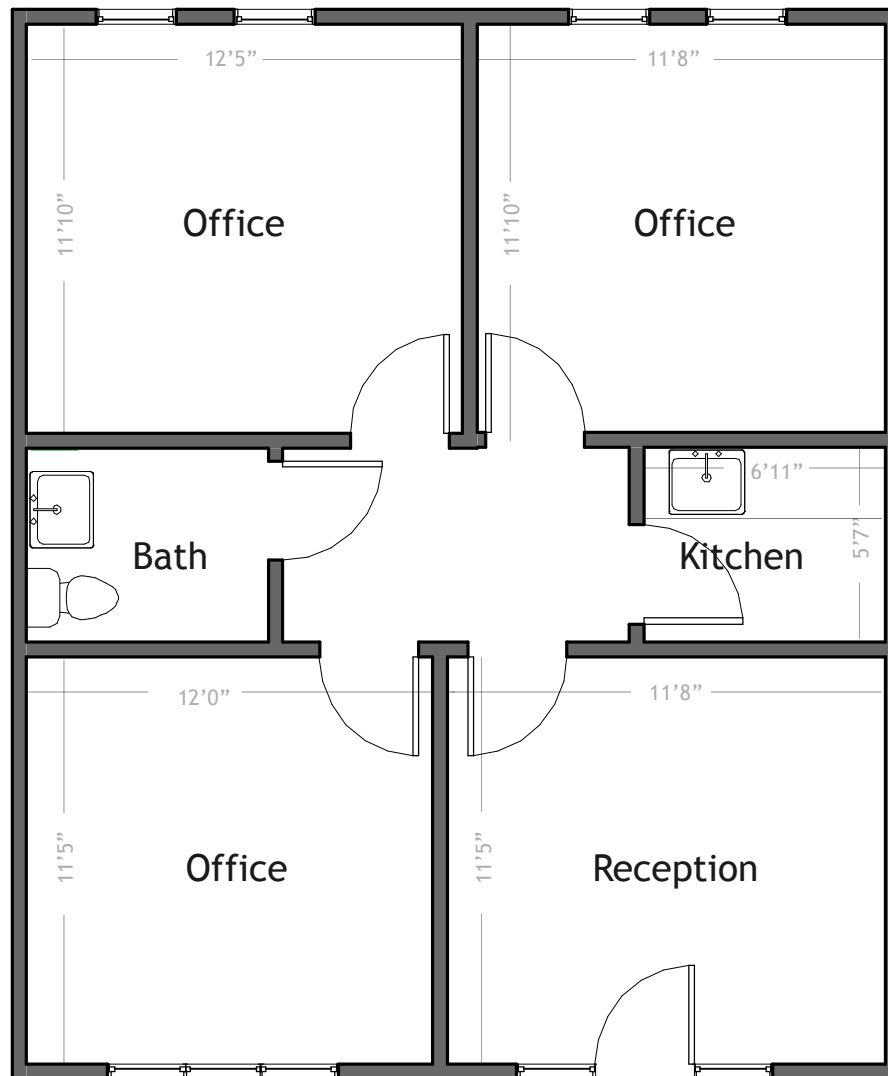

# Roswell Professional Office Suite

Building #800 • Old Roswell Lakes Parkway • Roswell, GA

Suite 220  
825 RSF

For additional information, please contact:

Ashley Prudames  
770-640-5100  
Ashley@Prudames.com