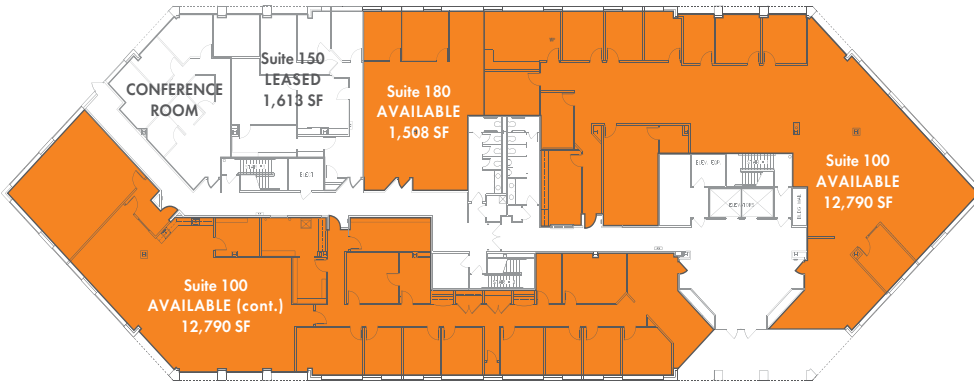

One Crowne Point - First Floor

- > Suite 110 Available 3,224 SF
- > Suite 150 Available 1,633 SF
- > Suite 170 Boeing 3,192 SF
- > Suite 130 GE 4,434 SF
- > Suite 160 GE 1,570 SF
- > Suite 190 Available 3,024 SF

One Crowne Point - Second Floor

- > Suite 200 Available 8,307 SF
- > Suite 270 Available 3,229 SF
- > Suite 290 Available 7,000 SF

Two Crowne Point - First Floor

- › Suite 100 Available 12,790 SF
- › Suite 150 U.S. Government 1,613 SF
- › Suite 180 Available 1,508 SF

Two Crowne Point - Second Floor

- › Suite 200 Available 19,001 SF

Two Crowne Point - Third Floor

- › Suite 300 Available 19,001 SF

Two Crowne Point - Fourth Floor

- › Suite 400 & 440 Available 12,460 SF
- › Suite 420 Hair Club for Men 1,620 SF
- › Suite 430 Hair Club for Men 5,266 SF