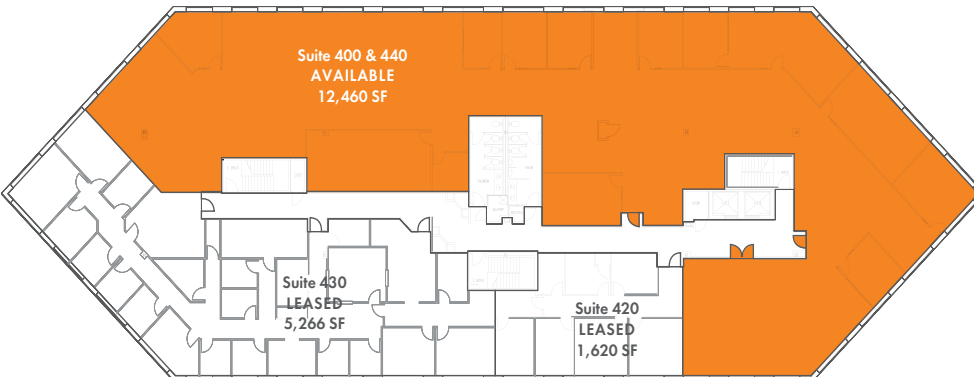

One Crowne Point - First Floor

- > Suite 110 Available 3,224 SF
- > Suite 150 Available 1,633 SF
- > Suite 170 Boeing 3,192 SF
- > Suite 130 GE 4,434 SF
- > Suite 160 GE 1,570 SF
- > Suite 190 Available 3,024 SF

One Crowne Point - Second Floor

- > Suite 200 Available 8,307 SF
- > Suite 270 Available 3,229 SF
- > Suite 290 Available 7,000 SF

Two Crowne Point - First Floor

- › Suite 100 Available 12,790 SF
- › Suite 150 U.S. Government 1,613 SF
- › Suite 180 Available 1,508 SF

Two Crowne Point - Second Floor

- › Suite 200 Available 19,001 SF

Two Crowne Point - Third Floor

- › Suite 300 Available 19,001 SF

Two Crowne Point - Fourth Floor

- › Suite 400 & 440 Available 12,460 SF
- › Suite 420 Hair Club for Men 1,620 SF
- › Suite 430 Hair Club for Men 5,266 SF