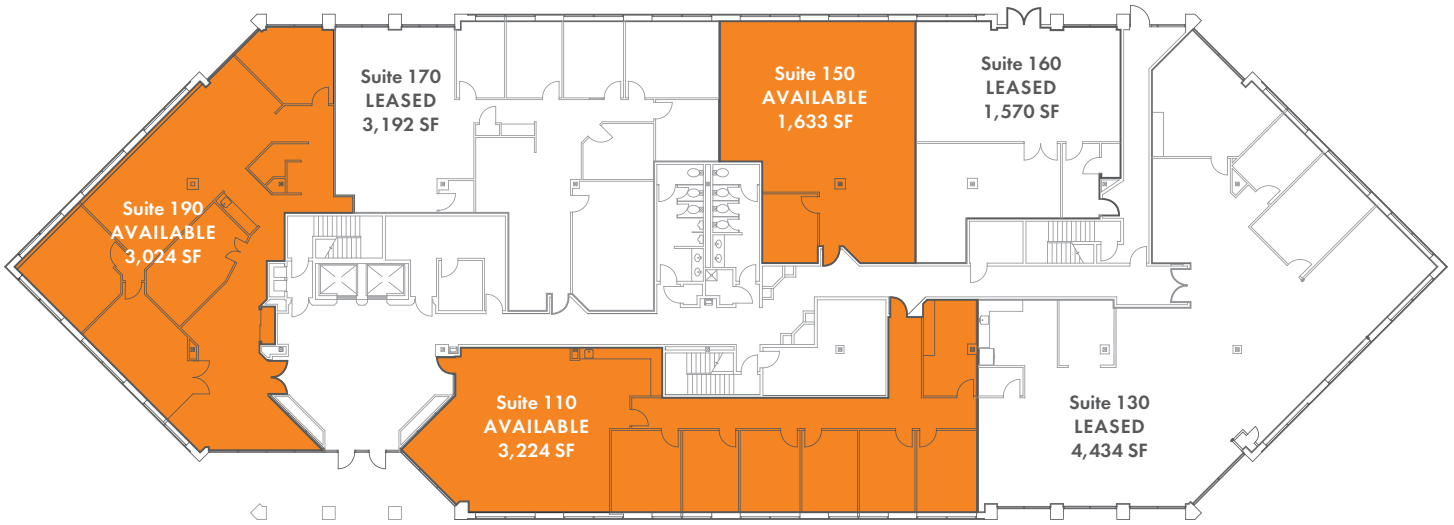

One Crowne Point - First Floor

- > Suite 110 Available 3,224 SF
- > Suite 150 Available 1,633 SF
- > Suite 170 Boeing 3,192 SF
- > Suite 130 GE 4,434 SF
- > Suite 160 GE 1,570 SF
- > Suite 190 Available 3,024 SF

One Crowne Point - Second Floor

- > Suite 200 Available 8,307 SF
- > Suite 270 Available 3,229 SF
- > Suite 290 Available 7,000 SF

Two Crowne Point - First Floor

- › Suite 100 Available 12,790 SF
- › Suite 150 U.S. Government 1,613 SF
- › Suite 180 Available 1,508 SF

Two Crowne Point - Second Floor

- › Suite 200 Available 19,001 SF

Two Crowne Point - Third Floor

- › Suite 300 Available 19,001 SF

Two Crowne Point - Fourth Floor

- › Suite 400 & 440 Available 12,460 SF
- › Suite 420 Hair Club for Men 1,620 SF
- › Suite 430 Hair Club for Men 5,266 SF