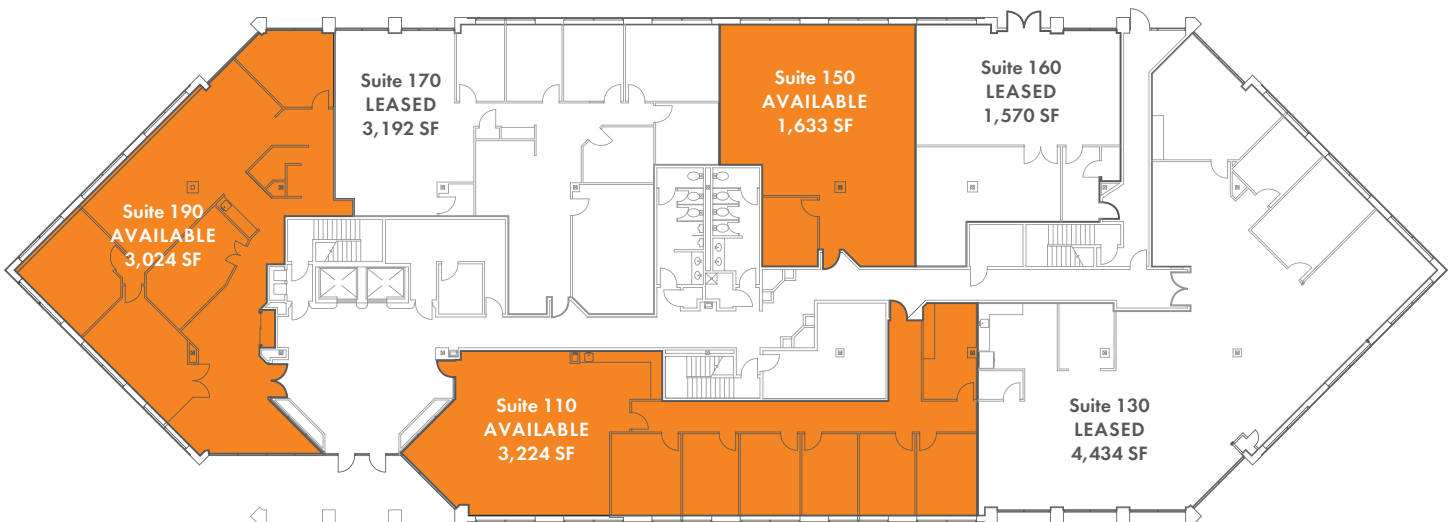

One Crowne Point - First Floor

- > Suite 110 Available 3,224 SF
- > Suite 150 Available 1,633 SF
- > Suite 170 Boeing 3,192 SF
- > Suite 130 GE 4,434 SF
- > Suite 160 GE 1,570 SF
- > Suite 190 Available 3,024 SF

One Crowne Point - Second Floor

- > Suite 200 Available 8,307 SF
- > Suite 270 Available 3,229 SF
- > Suite 290 Available 7,000 SF

Two Crowne Point - First Floor

- › Suite 100 Available 12,790 SF
- › Suite 150 U.S. Government 1,613 SF
- › Suite 180 Available 1,508 SF

Two Crowne Point - Second Floor

- › Suite 200 Available 19,001 SF

Two Crowne Point - Third Floor

- › Suite 300 Available 19,001 SF

Two Crowne Point - Fourth Floor

- › Suite 400 & 440 Available 12,460 SF
- › Suite 420 Hair Club for Men 1,620 SF
- › Suite 430 Hair Club for Men 5,266 SF