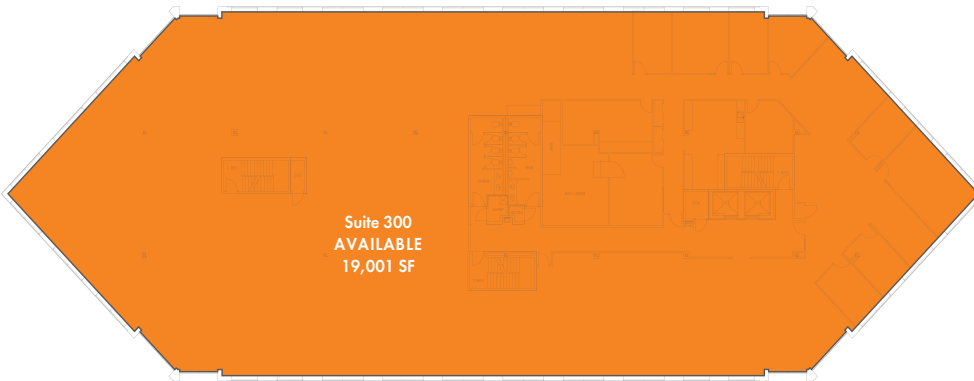

One Crowne Point - First Floor

- > Suite 110 Available 3,224 SF
- > Suite 150 Available 1,633 SF
- > Suite 170 Boeing 3,192 SF
- > Suite 130 GE 4,434 SF
- > Suite 160 GE 1,570 SF
- > Suite 190 Available 3,024 SF

One Crowne Point - Second Floor

- > Suite 200 Available 8,307 SF
- > Suite 270 Available 3,229 SF
- > Suite 290 Available 7,000 SF

Two Crowne Point - First Floor

- › Suite 100 Available 12,790 SF
- › Suite 150 U.S. Government 1,613 SF
- › Suite 180 Available 1,508 SF

Two Crowne Point - Second Floor

- › Suite 200 Available 19,001 SF

Two Crowne Point - Third Floor

- › Suite 300 Available 19,001 SF

Two Crowne Point - Fourth Floor

- › Suite 400 & 440 Available 12,460 SF
- › Suite 420 Hair Club for Men 1,620 SF
- › Suite 430 Hair Club for Men 5,266 SF