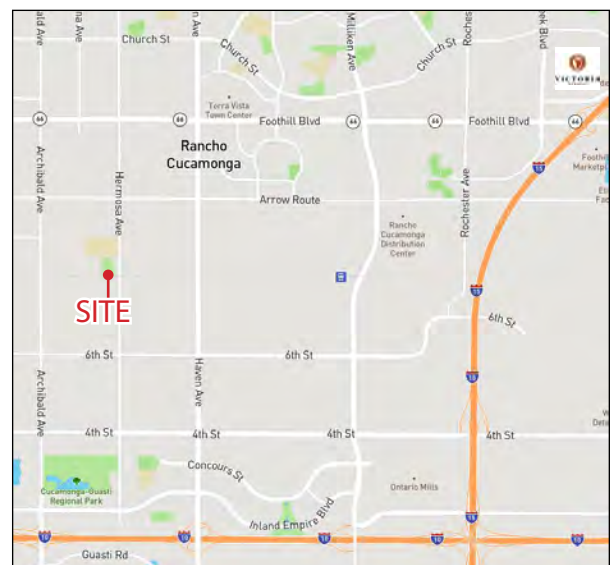

12487 & 12505 N. MAIN ST. | RANCHO CUCAMONGA, CA 91730

PROPERTY HIGHLIGHTS:

- » Professional Office Space for Lease at Victoria Gardens, overlooking Chaffey Town Square
- » Situated among the best retail amenities in the region
- » ±5,689 SF of shell space, ready for design
- » On-site property management and security
- » \$2.25 per square foot, full service gross