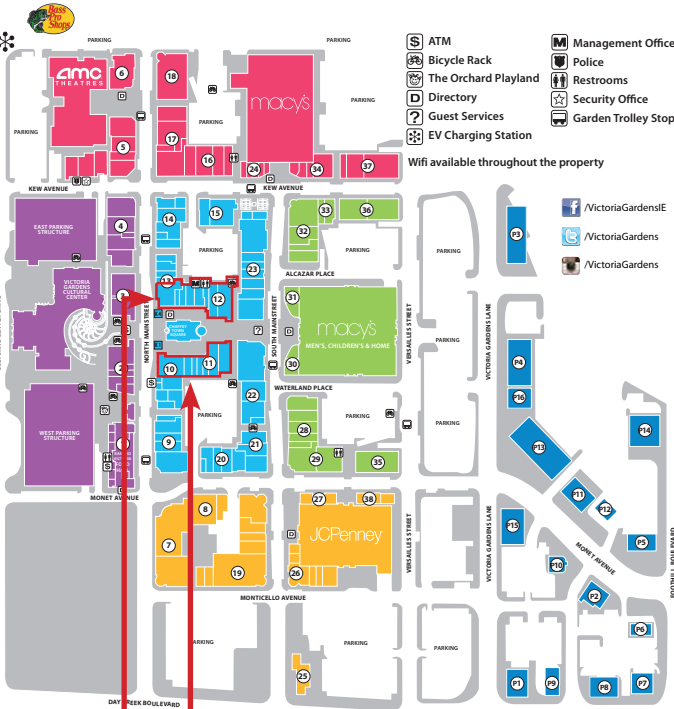

12487 & 12505 N. MAIN ST. | RANCHO CUCAMONGA, CA 91730

W. CHAFFEY (12505 MAIN ST.)

G. CHAFFEY (12487 MAIN ST.)

LINDSAY MINGEE • 951.276.3622 • lmingee@leeriverside.com • DRE#01920658

DAVID MUDGE • 951.276.3611 • dmudge@leeriverside.com • DRE#01070762