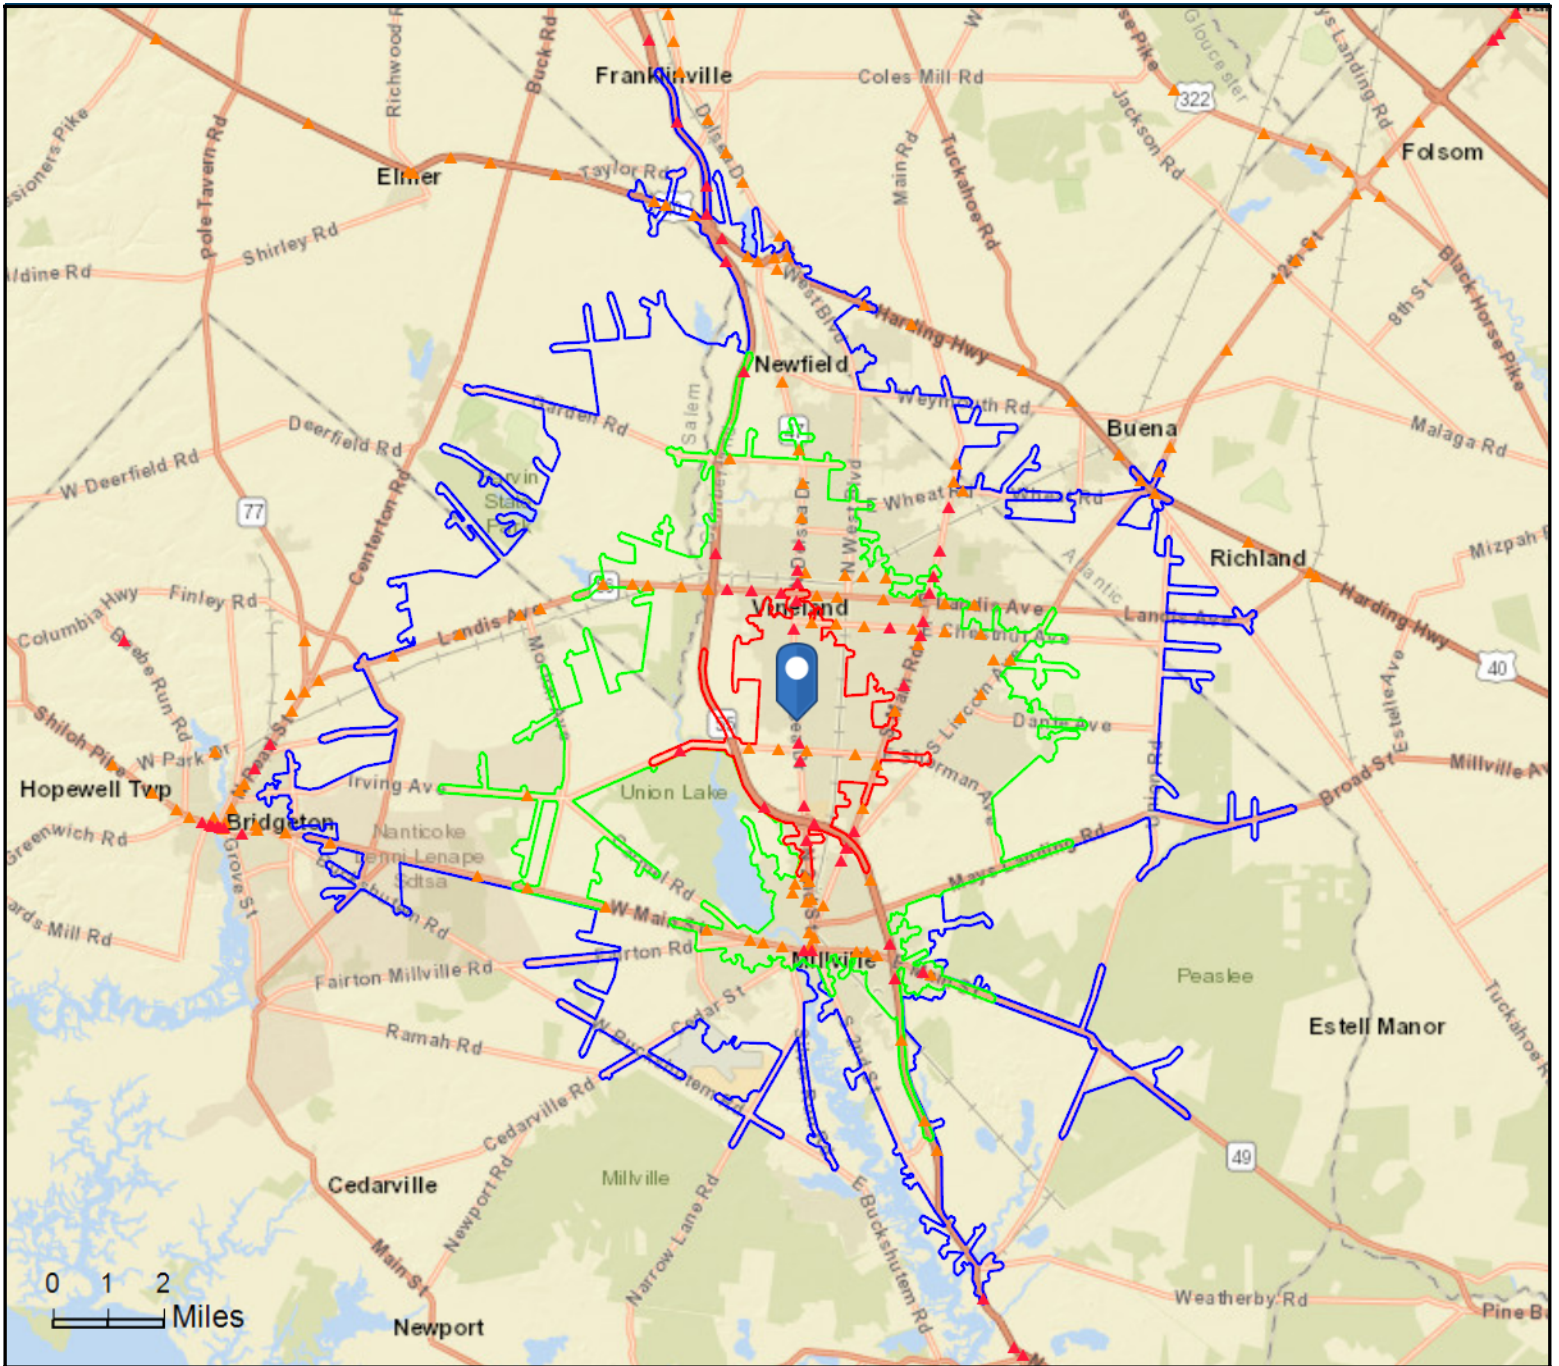

2280 S Delsea Dr
 2280 S Delsea Dr, Vineland, New Jersey, 08360
 Drive Time: 5, 10, 15 minute radii

Prepared by Joshua Levin, CCIM
 Latitude: 39.45391
 Longitude: -75.04281

- Average Daily Traffic Volume**
- ▲ Up to 6,000 vehicles per day
 - ▲ 6,001 - 15,000
 - ▲ 15,001 - 30,000
 - ▲ 30,001 - 50,000
 - ▲ 50,001 - 100,000
 - ▲ More than 100,000 per day