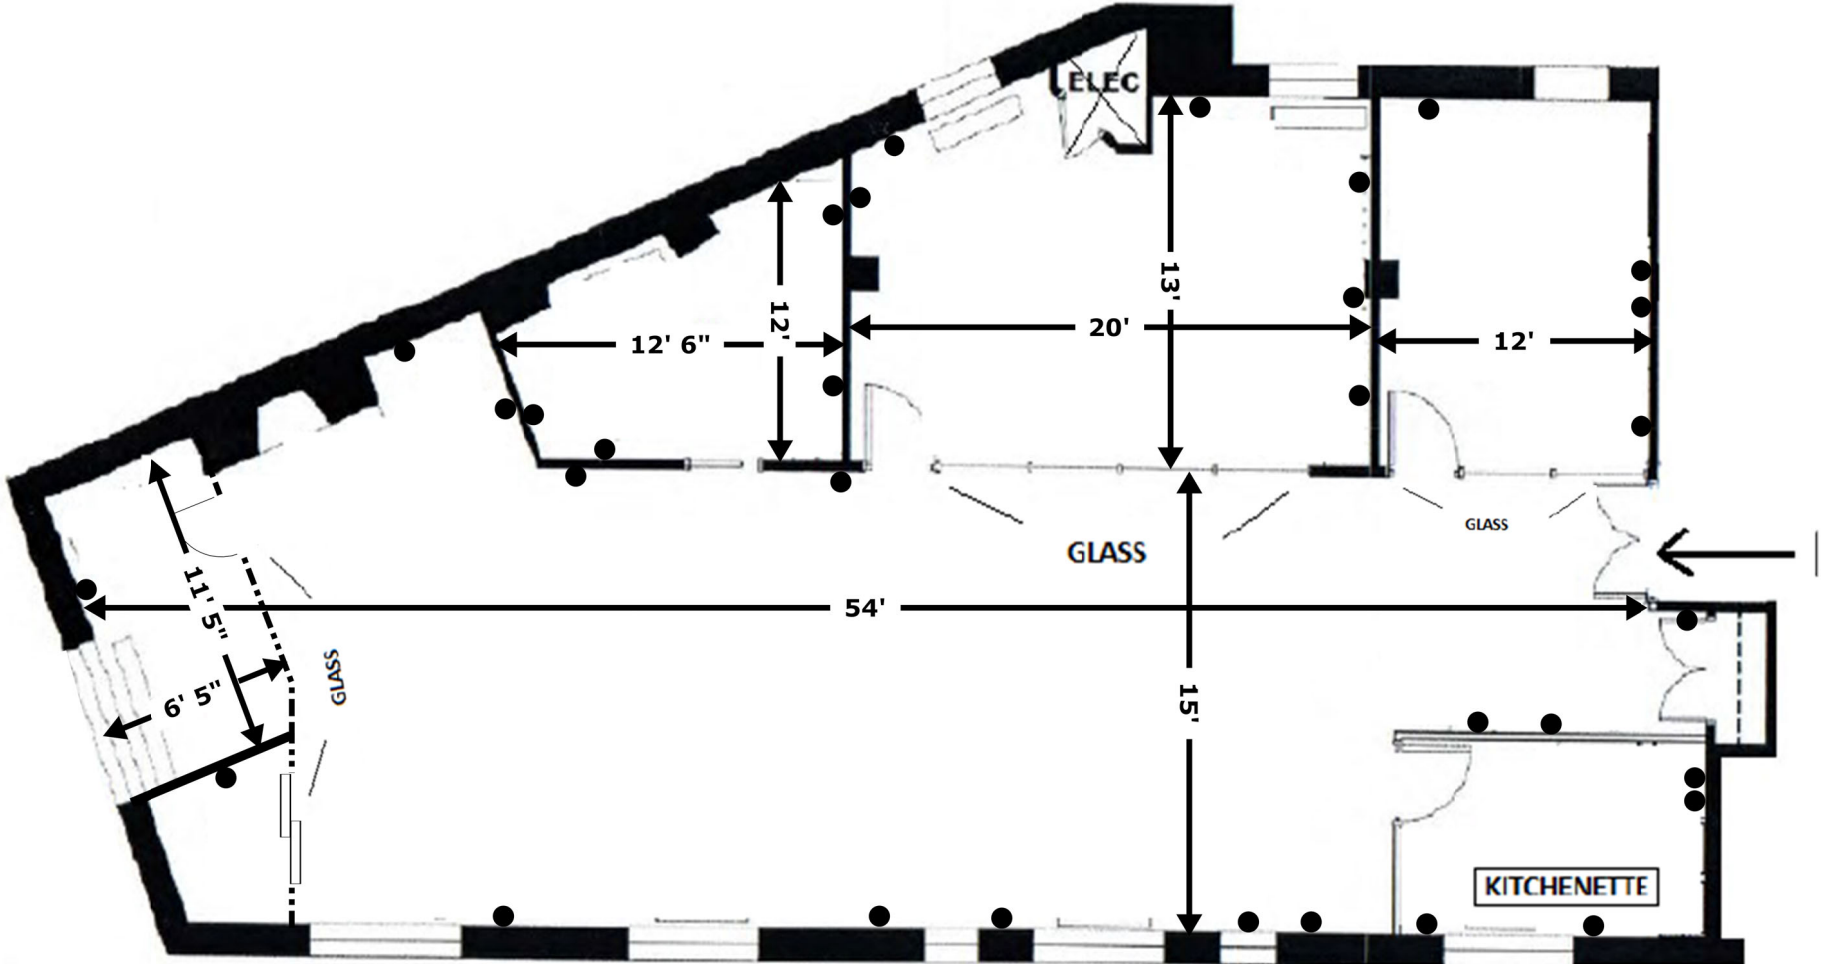

SUITE 200 - AS BUILT (by BV 11/6/20)

● = ELECTRICAL OUTLET

CEILING HEIGHT = 10' 2" aff