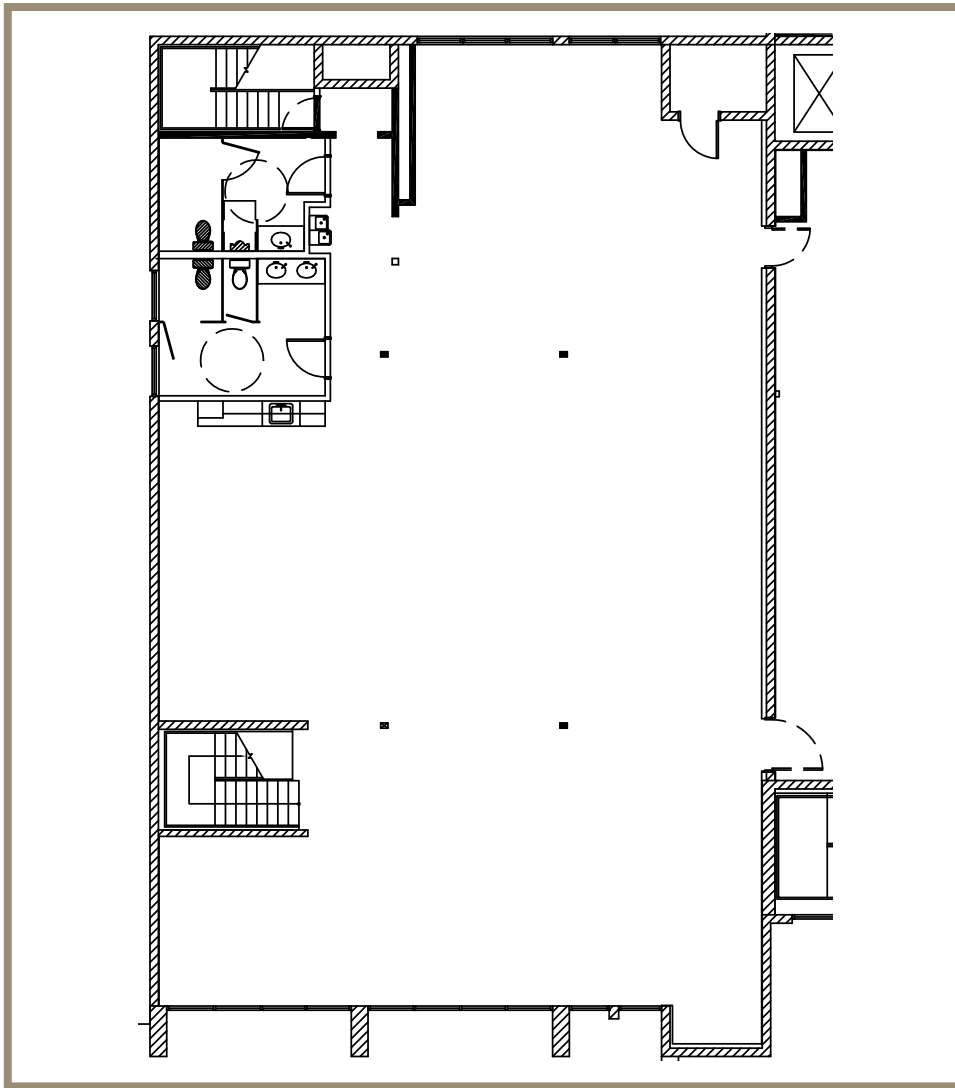

## BUILDING FEATURES

**Total Square Feet:** ±45,073 SF  
**Total Available:** ±4,190 SF  
**Parking Ratio:** 5:1000 SF  
**Zoning:** ±C-2, City of Phoenix

Suite 205  
±4,190 RSF