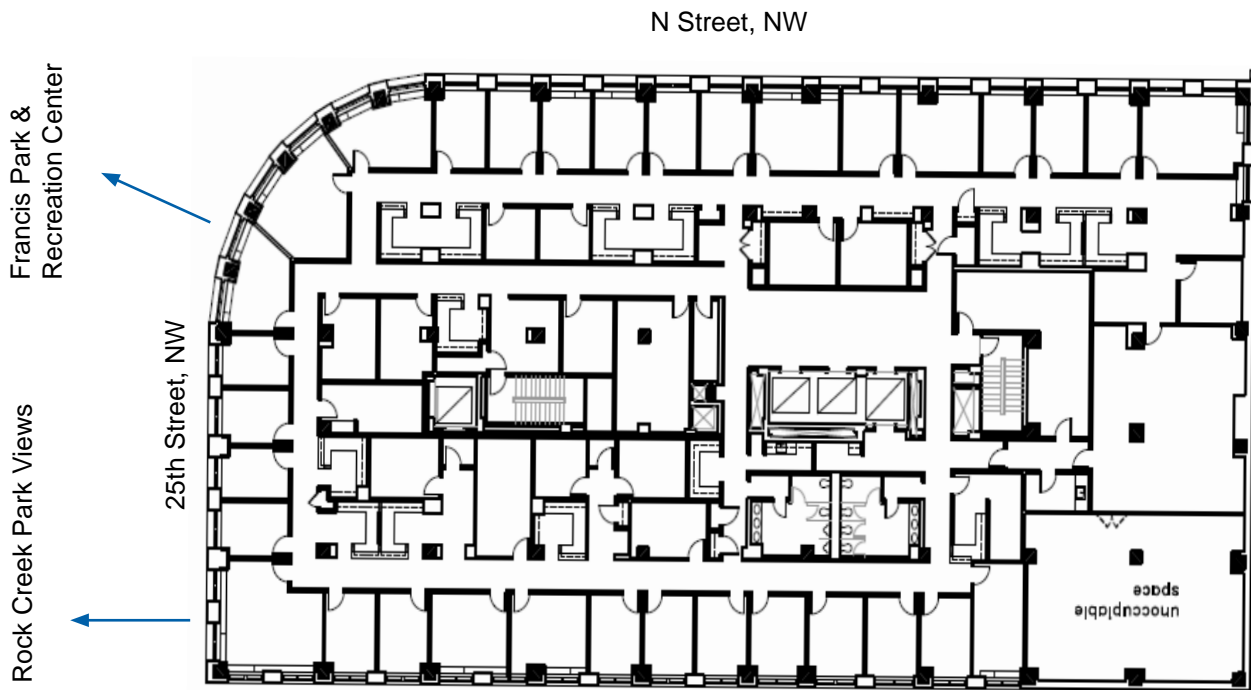

SECOND FLOOR