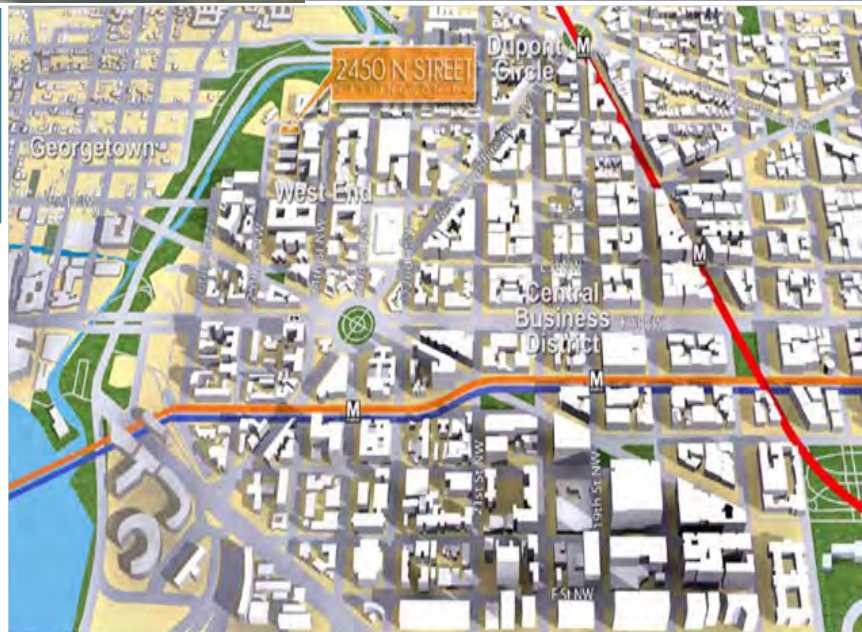

2450 N STREET, NW

Floor	Square Feet	Rent (FS)
2	18,454	\$38.50 - \$43.00
3	6,775	\$38.50 - \$43.00

Building Features

- Ample Available Parking
- Access to Locker Rooms and Shower Facilities
- Walk to: Foggy Bottom and Dupont Circle Metro Stations, Georgetown restaurants, coffee shops, hotels, and retail stores
- One minute walk to world famous restaurant Nobu
- One block from new restaurant Lazy Kate's Bistro

2450 N

AMENITIES MAP

RESTAURANTS

- 1 Blue Duck Tavern
1201 24th Street, NW
- 2 Bourbon Steak
2600 Pennsylvania Avenue, NW
- 3 Bread and Chocolate Café on M
2301 M Street, NW
- 4 Circle Bistro
1 Washington Circle, NW
- 5 Grillfish
1200 New Hampshire Avenue, NW
- 6 Juniper Restaurant
2401 M Street, NW
- 7 Lobby Café and Bar
1150 22nd Street, NW
- 8 Dusk Restaurant
2350 M Street, NW
- 9 Marcel's
2401 Pennsylvania Avenue, NW
- 10 Marshall's Bar & Grille
2524 L Street, NW
- 11 McFadden's
2401 Pennsylvania Avenue, NW
- 12 Meiwah
1200 New Hampshire Avenue, NW
- 13 One Fish, Two Fish
2423 Pennsylvania Avenue, NW
- 14 Rise
2275 L Street, NW
- 15 Ristorante La Perla
2600 Pennsylvania Avenue, NW
- 16 Tea Cellar
1201 24th Street, NW
- 17 Thai Coast
2514 L Street, NW
- 18 Thai Kitchen
2311 M Street, NW