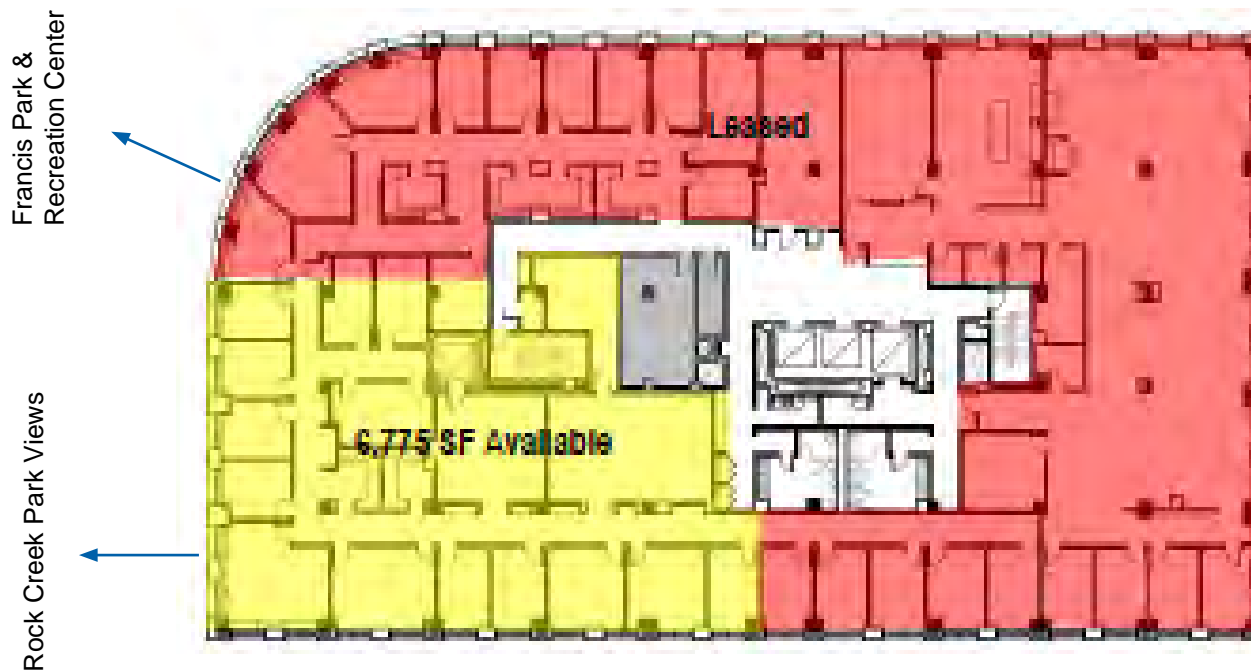

THIRD FLOOR

Peter S. McGill
peter.mcgill@summitcre.com
202.753.4797

Nathan Wilson
nwilson@summitcre.com
202.682.6260

Paul DeFilippes
paul@summitcre.com
202.682.9113

John Duffy
jduffy@summitcre.com
202.682.9114