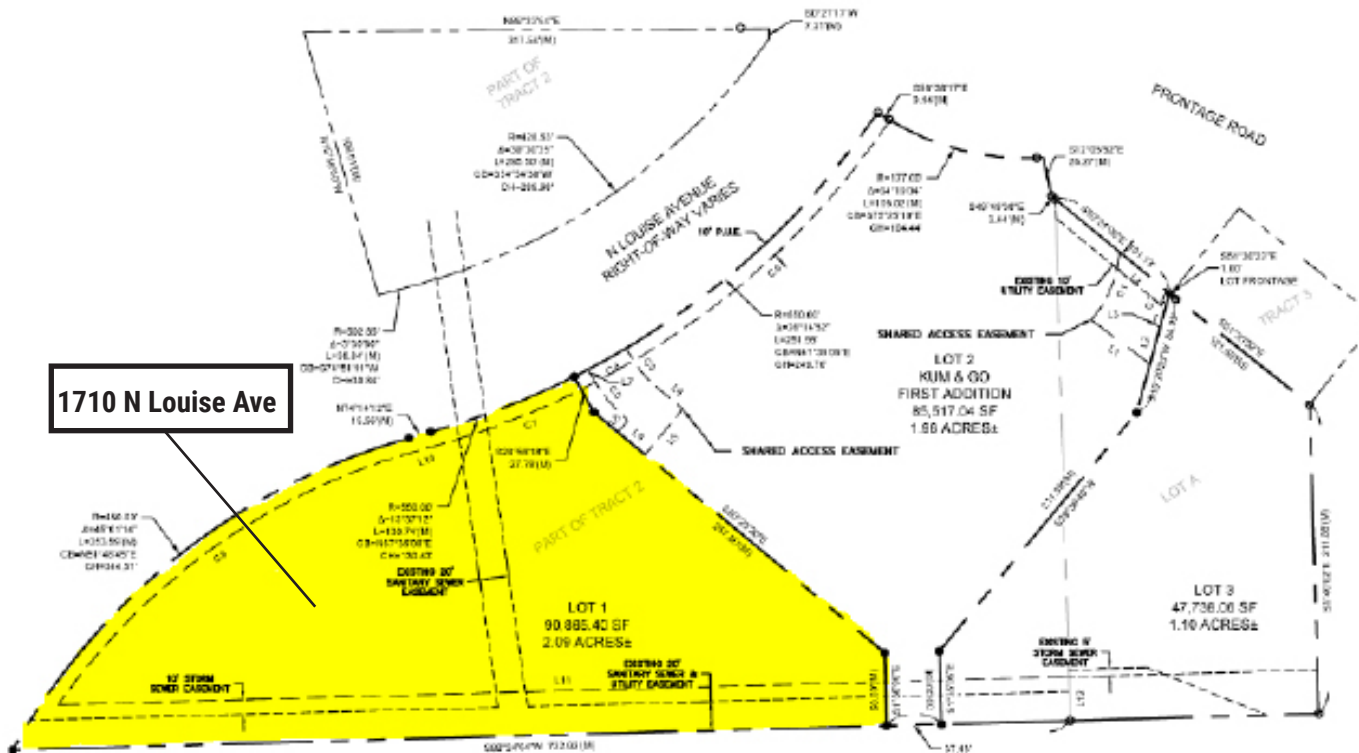

FOR SALE: KG LAND NORTH LOUISE AVENUE

1710 N Louise Ave
Sioux Falls, SD 57107

SIZE: 90,865+/-SF
PRICE: \$5.50 PSF
TERMS: Cash
AVAILABLE: Immediately
ZONING: C-2
TAXES: \$10,114.94

For more information,
please contact:

PROPERTY INFORMATION

- Conveniently located near the junction of West Russell Street and North Louise Avenue, this site has great access and visibility to I-29.
- Near the Sioux Falls Regional Airport, Denny Sanford Premier Center, Sanford Sports Complex, Scheels Iceplex, along with many hotels, restaurants, and other thriving businesses.