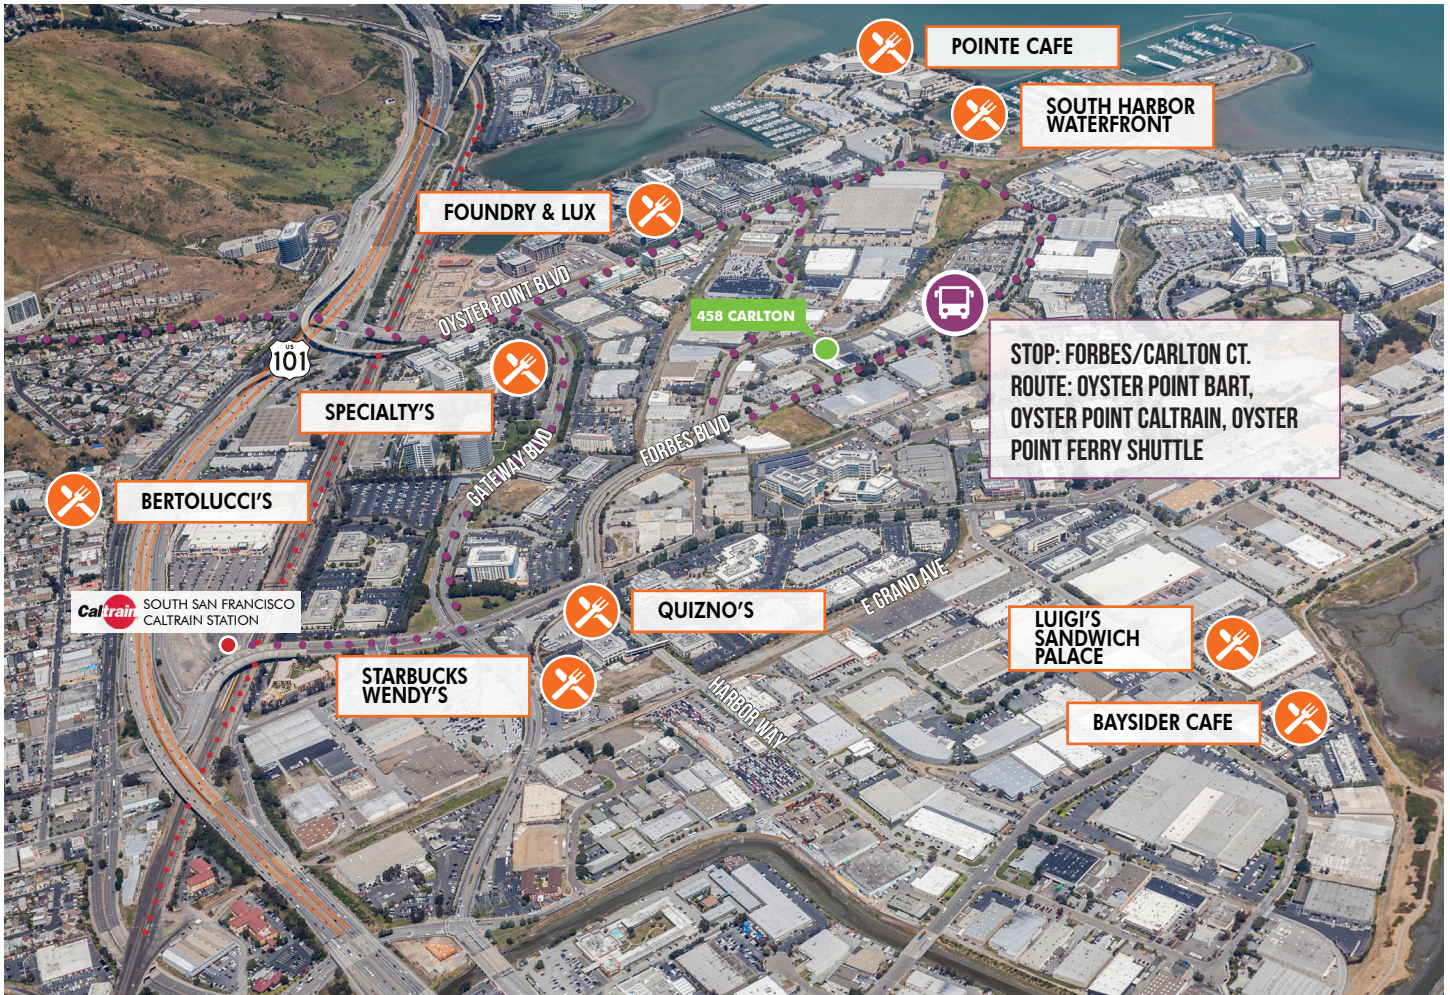

FOR LEASE 458 CARLTON COURT

SO. SAN FRANCISCO, CA

1 MILE TO SSF CALTRAIN STATION
ON CALTRAIN/BART SHUTTLE ROUTE

AM

NORTHBOUND TRAIN NO.	101	103	207	211	217	221	227	231	135	139
ARRIVES S.SAN FRANCISCO	5:45	6:20	7:09	7:34	8:09	8:35	9:14	9:32	10:31	11:29
SOUTHBOUND TRAIN NO.	102	104	208	218	228	134	138	142		
ARRIVES S.SAN FRANCISCO	5:10	5:40	6:31	7:31	8:31	9:17	10:16	11:16		

samirans

OYSTER POINT SHUTTLE

AM

DEPARTS SSF CALTRAIN STATION	5:49	6:35	7:13	7:38	8:13	8:39	9:21	9:45
ARRIVES FORBES/CARLTON	6:25	6:50	7:28	7:53	8:28	8:54	9:36	10:00

PM

AFTERNOON DEPARTS FORBES/CARLTON	2:59	3:56	4:24	4:52	5:24	5:52	6:35
ARRIVES SSF CALTRAIN STATION	3:11	4:08	4:36	5:04	5:36	6:04	6:47