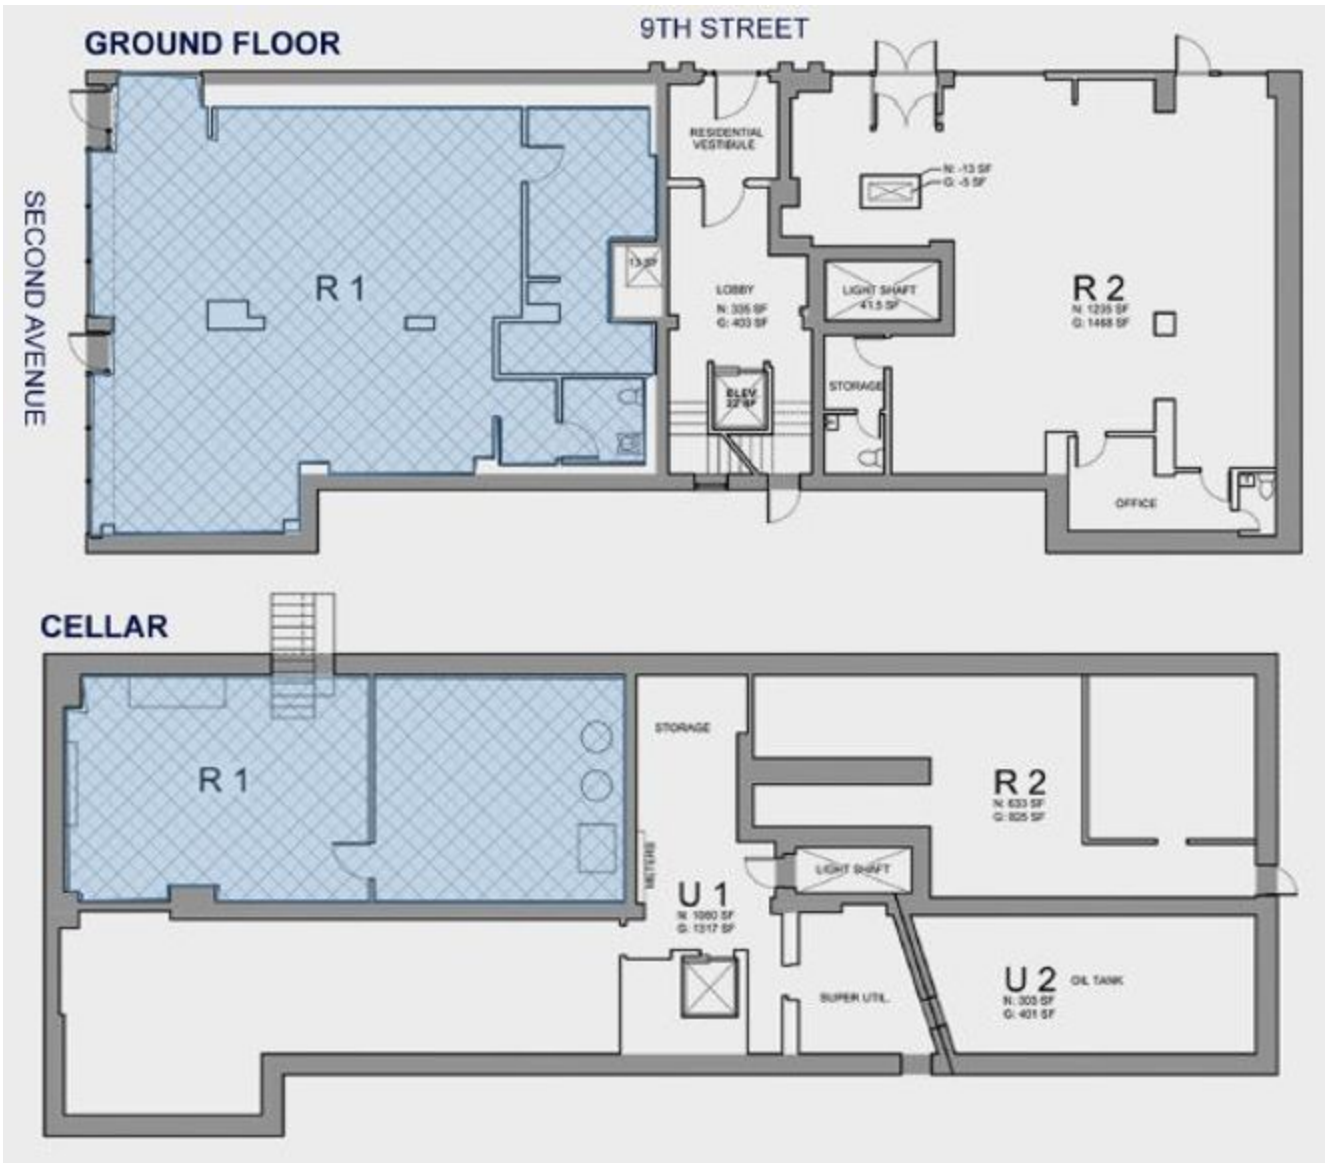

THE
SHOPPING
CENTER
GROUP®

Only RETAIL
everything RETAIL

AREA FACTS

- **Size:** 1,709 SF GR + 1,007 SF LL
- **Frontage:** Approximately 39' on Second Avenue
- **Possession:** Arranged
- **Use:** All uses considered
- **Comments:** Fantastic corner in the heart of the East Village
- **Neighbors:** Otto's Tacos, Chipotle, Stomp, Van Leewen, Urban Outfitters, Momofuku, Xian's Famous Foods, Shake Shack, Mimi Cheng's