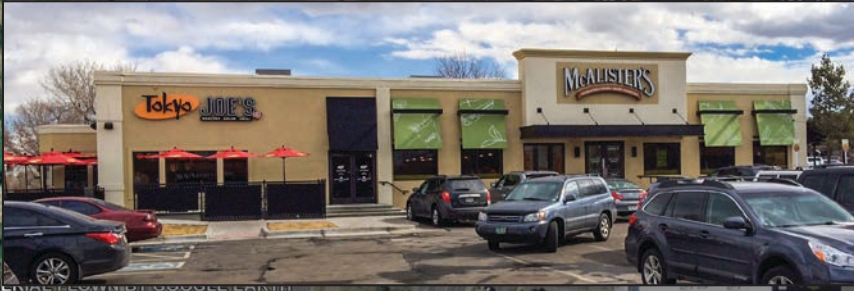

TURN KEY RESTAURANT OPPORTUNITY MISSISSIPPI AVENUE & ABILENE STREET NEAR I-225

13950 EAST MISSISSIPPI AVENUE | AURORA, COLORADO 80012

INFORMATION

- Restaurant Size: 4,144 SF
- Ample parking

DEMOGRAPHICS

	1 MILE	3 MILE	5 MILE
Est. Population	24,746	184,899	413,273
Avg Household Inc	\$64,897	\$70,758	\$78,330
Employees	10,187	67,556	147,361
Businesses	989	6,378	15,550