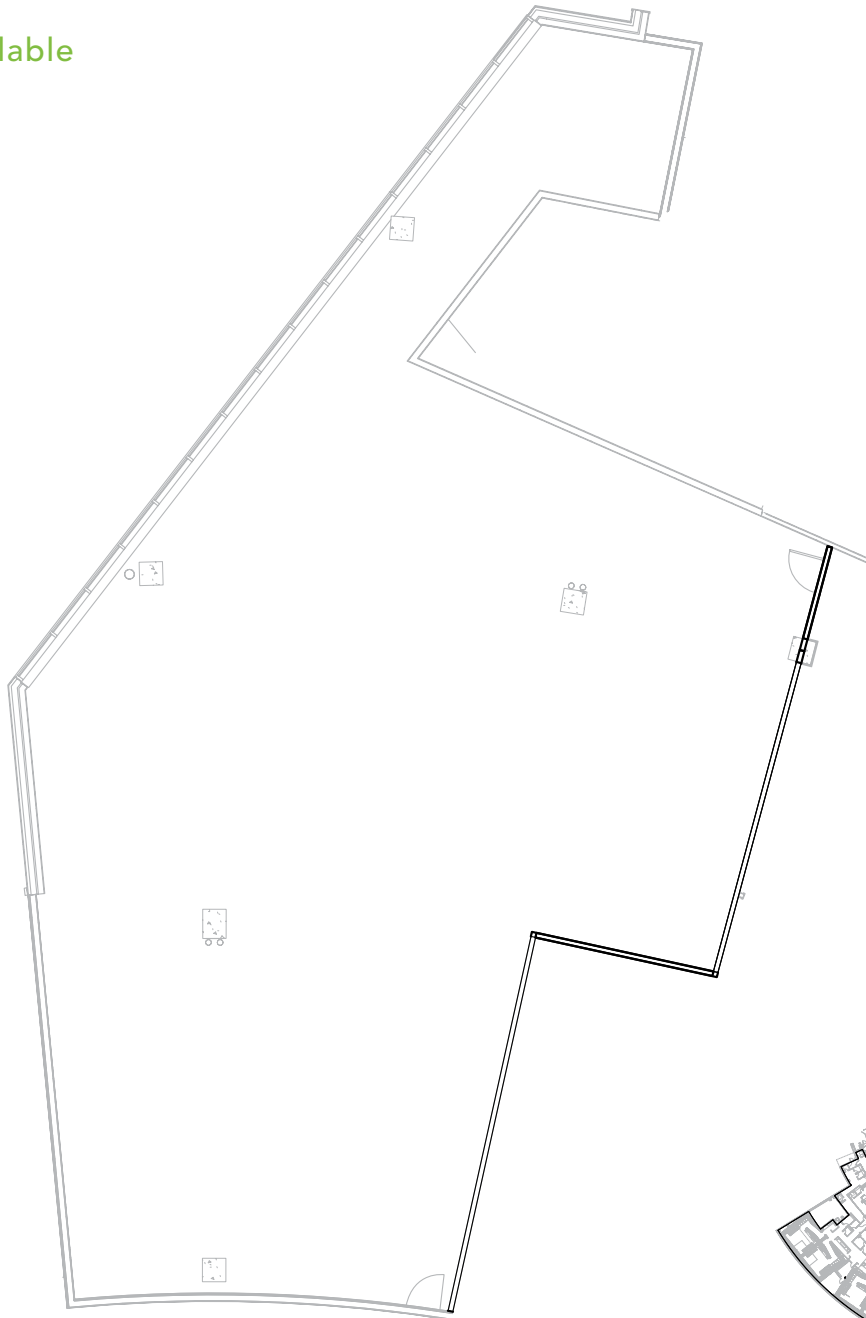

Baylor Charles A. Sammons Cancer Center

3410 WORTH ST, DALLAS, TX

Suite 110 Available
4,951 SF

FOR MORE INFORMATION PLEASE CONTACT:

JOHN HUFF
214.267.0427
john.huff@streamrealty.com

ANDREW RABINOVICH
214.560.5111
andrew.rabinovich@streamrealty.com