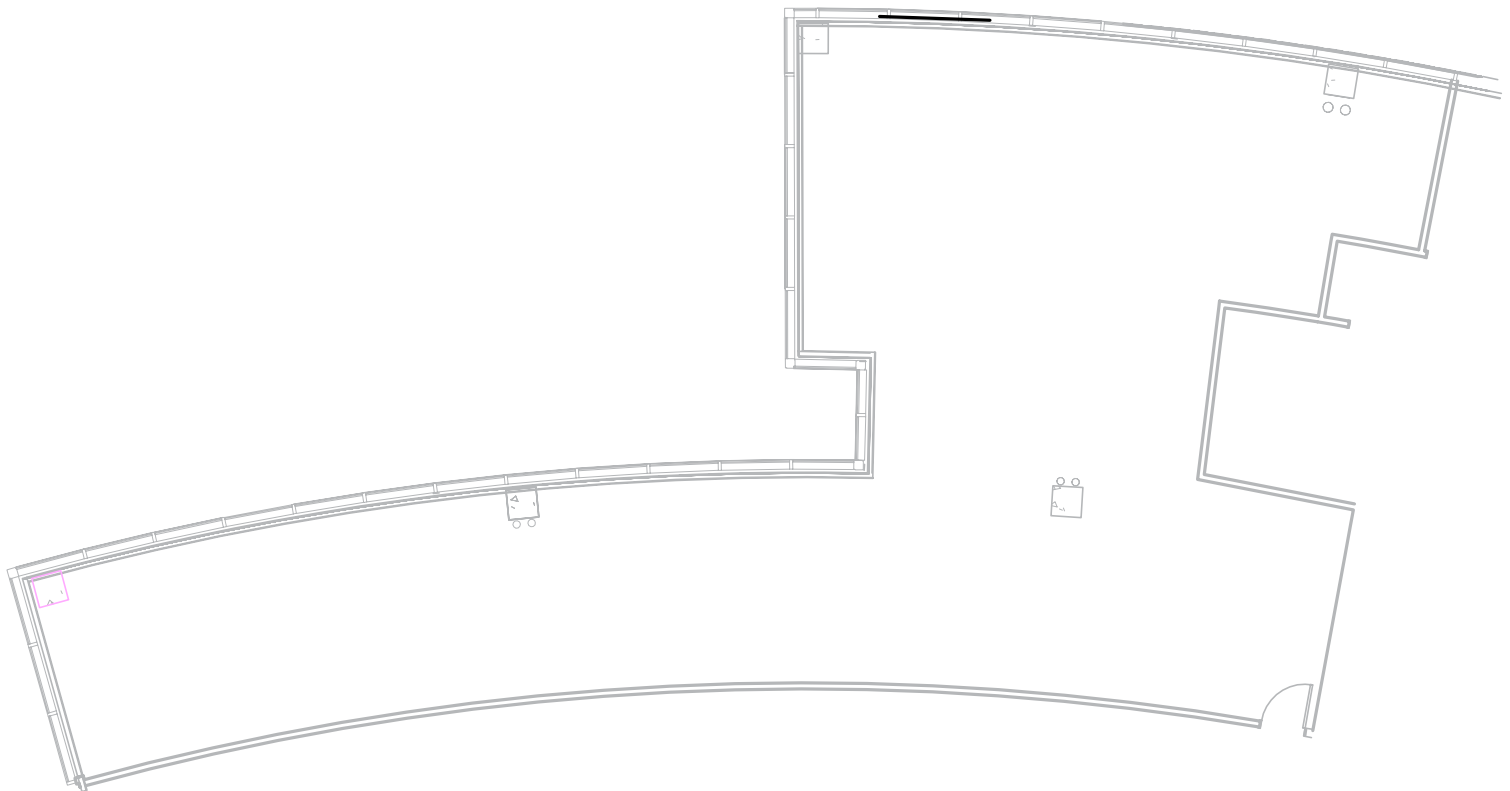

CHASE LOPEZ
214.267.0465
clopez@streamrealty.com

STREAM
www.streamrealty.com

PHYSICIANS REALTY TRUST

FOR LEASE

Baylor Charles A. Sammons Cancer Center

3410 WORTH ST, DALLAS, TX

Suite 775 Available
3,048 SF

FOR MORE INFORMATION PLEASE CONTACT: