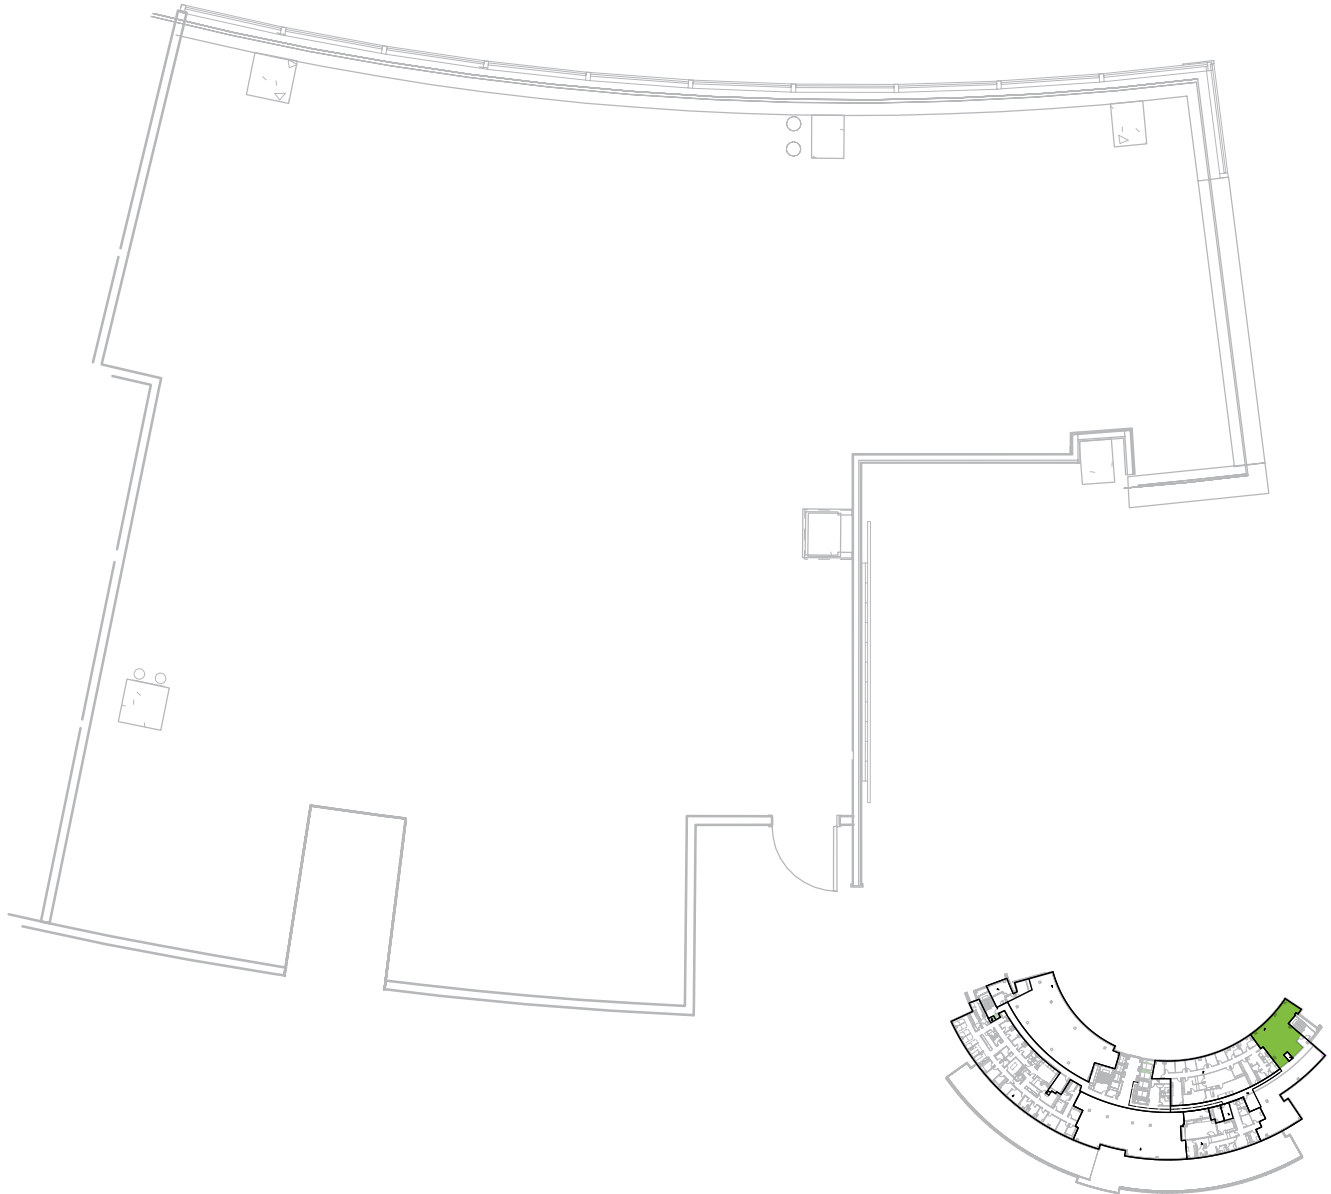

FOR LEASE

Baylor Charles A. Sammons Cancer Center

3410 WORTH ST, DALLAS, TX

Suite 770 Available
2,000 SF

FOR MORE INFORMATION PLEASE CONTACT:

JOHN HUFF
214.267.0427
john.huff@streamrealty.com

ANDREW RABINOVICH
214.560.5111
andrew.rabinovich@streamrealty.com