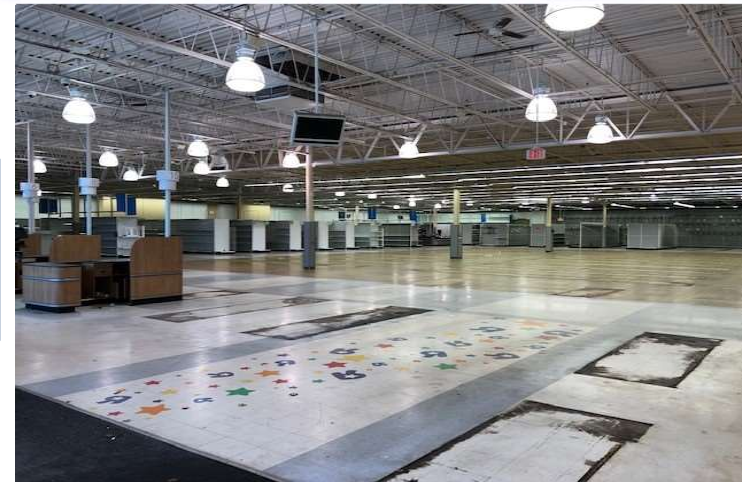

1 mi radius	3 mi radius	5 mi radius
POP	15,194	101,225	239,481
HH	4,813	37,266	88,845
INC	$46,633	$58,717	$58,958

For More Information:
Drew Sulzer
216.765-8080 ext 225
dsulzer@reisenfeld.com

REISENFELD AND COMPANY
3659 S. Green Rd. Suite 217
Beachwood, OH 44122
(216)765-8080 fax(216)765-8843