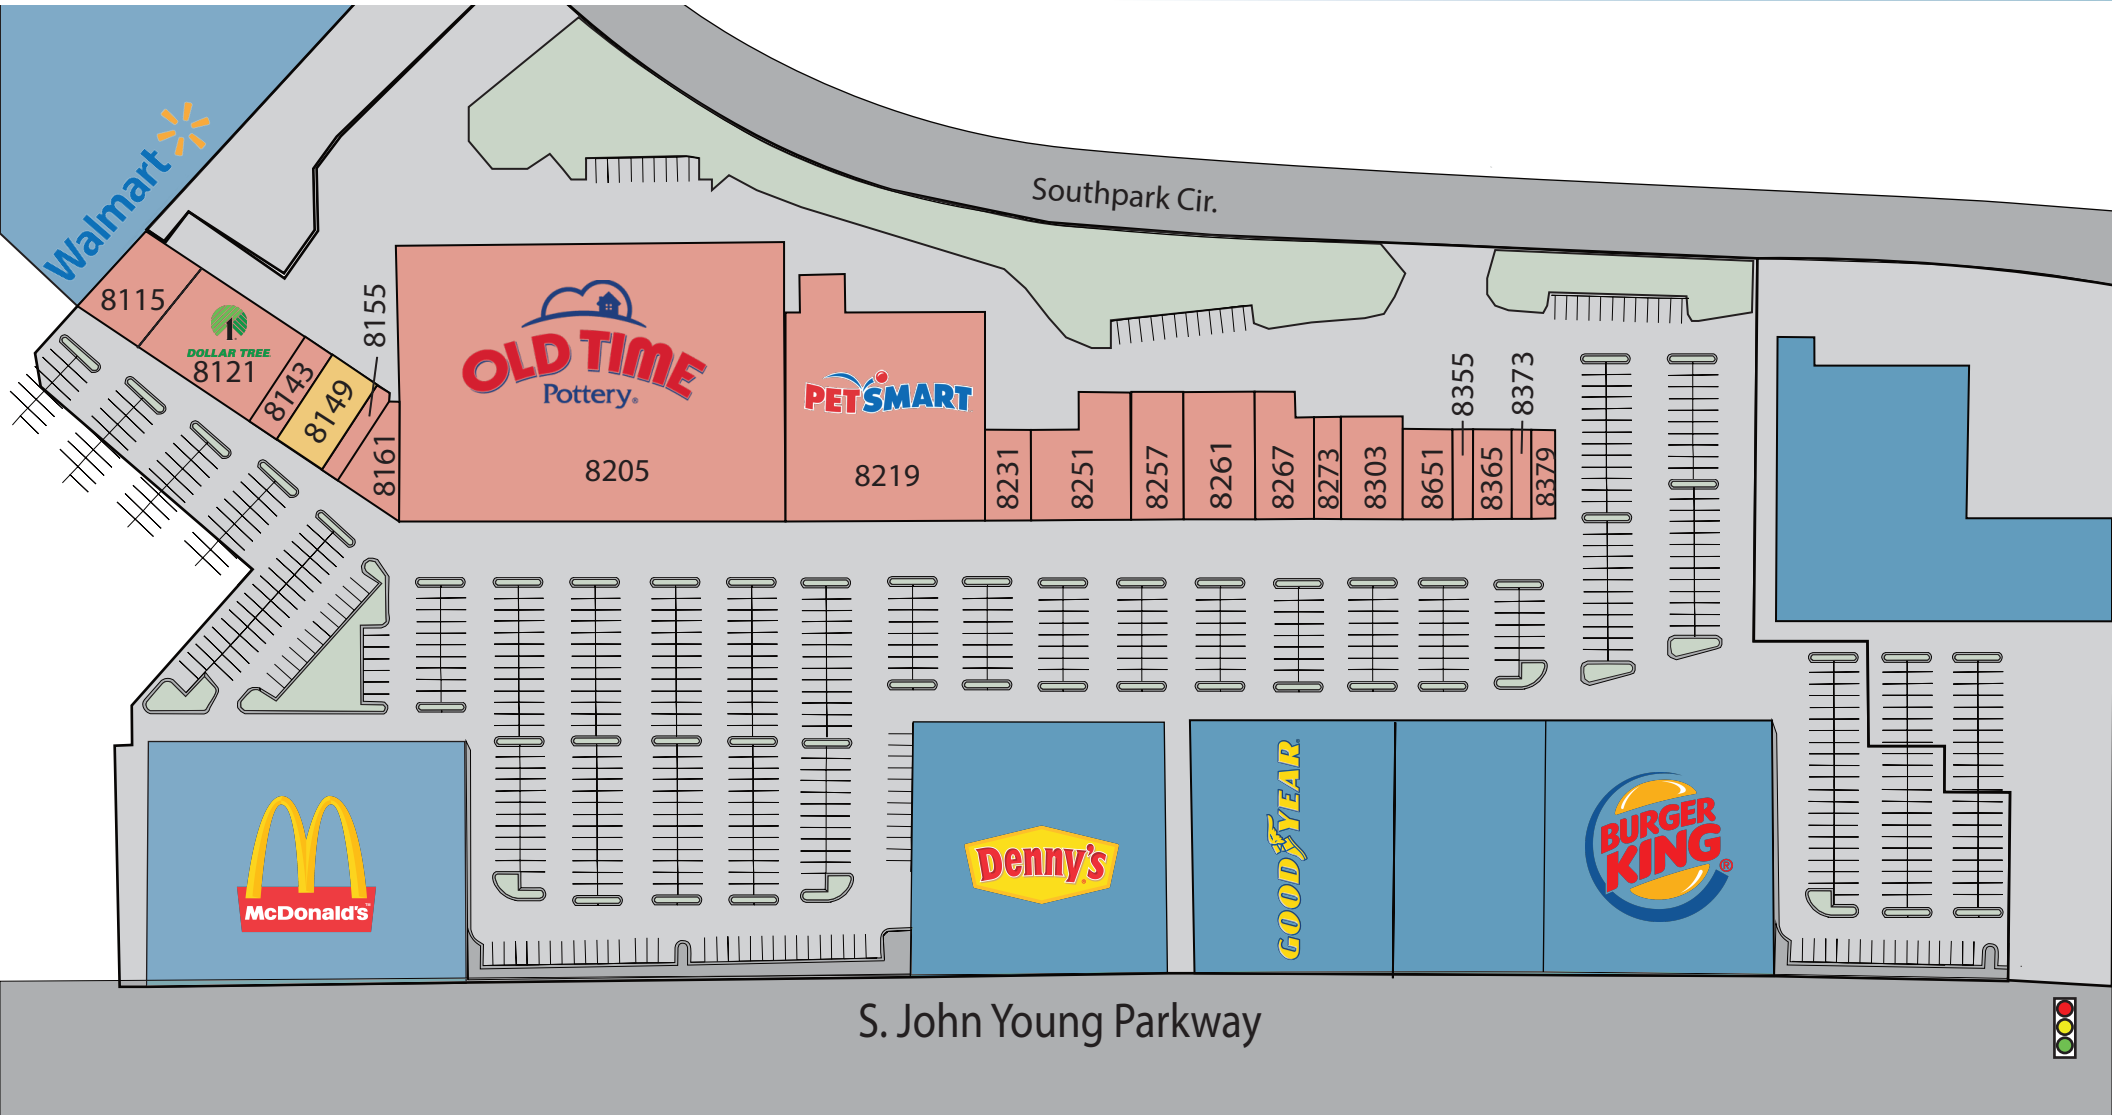

Sand Lake Corners North

For Leasing Information
888-342-9378

8115	GameStop #6591	4,854	8161	Metro PCS	1,816	8257	Camp Transformation	4,000	8351	Paradise Dental	2,800
8121	Dollar Tree #976	9,000	8205	Old Time Pottery	66,700	8261	House of Pho	5,000	8355	Shear Junkie's	1,190
8143	Sally Beauty #3886	1,600	8219	PetSmart	26,020	8267	Cato	4,000	8365	Golden Lotus	2,100
8149	<i>Available</i>	3,147	8231	Bakery/Café	2,400	8273	Morantino's Pizza	2,400	8373	Perfect Nails	1,150
8155	Hair Cuttery	1,000	8251	K Poppin	6,800	8303	Global Public Adjusters	4200	8379	Mediterranean	1,260