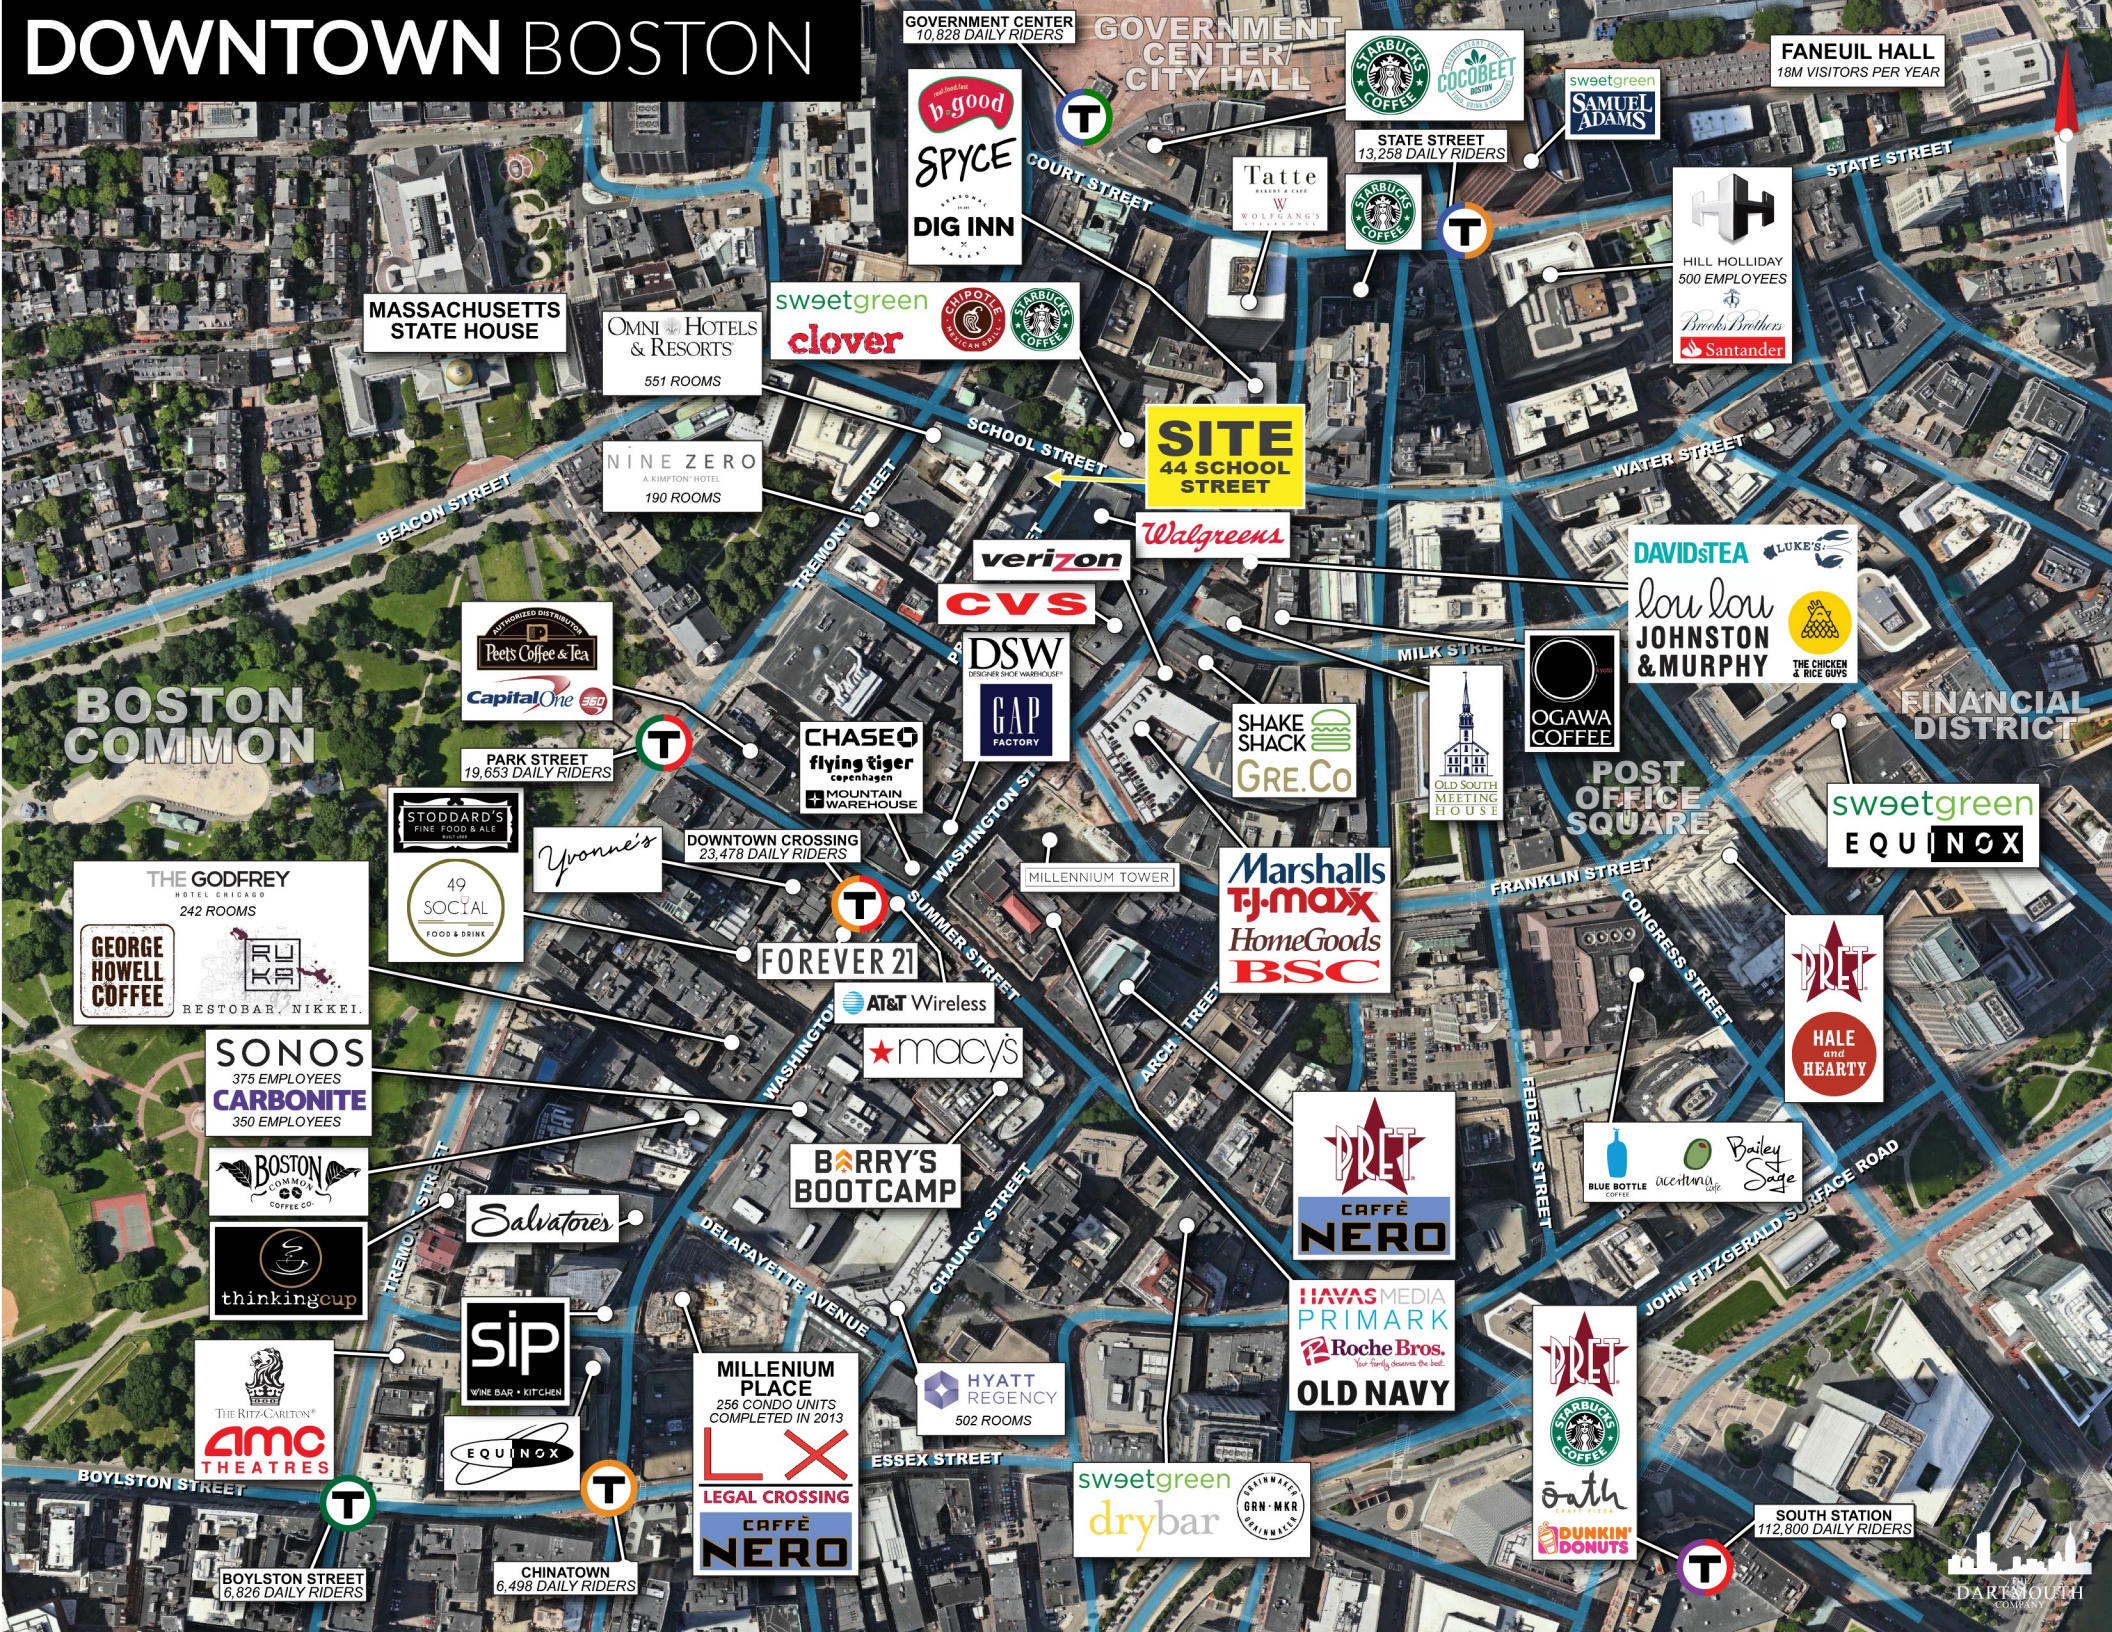

44 SCHOOL STREET

DOWNTOWN CROSSING
BOSTON ~ MA

LINDSEY SANDELL
617.369.5936
lsandell@dartco.com

MARK GILDEA
617.369.5901
mgildea@dartco.com

+/- 618 SF AVAILABLE

THE OPPORTUNITY

- 618 SF available upon lease execution
- Rare, small street level space formerly occupied by Thirst Juice
- Downtown Crossing is home to over 500 shops & restaurants
- Located within a 5 minute walk from three MBTA stations

THE NEIGHBORHOOD

DEMOGRAPHICS

	.25 MILE	.5 MILE	1 MILE
Population	3,801	23,490	61,235
Daytime Population	72,345	182,070	327,421
Avg HH Income	\$107,569	\$140,347	\$147,221

44 SCHOOL STREET FLOOR PLAN

DOWNTOWN BOSTON

SITE
44 SCHOOL STREET

Walgreens

verizon

CVS

DAVID'S TEA
LUKE'S
lou lou
JOHNSTON & MURPHY
THE CHICKEN & RICE GUYS

BOSTON COMMON

Peet's Coffee & Tea
Capital One

DSW
DESIGNER SHOE WAREHOUSE
GAP
FACTORY

BOYLSTON STREET
6,826 DAILY RIDERS

CHINATOWN
6,498 DAILY RIDERS

LX
LEGAL CROSSING
CAFFÈ NERO

sweetgreen
drybar
GRN-MKR
GRAINWORKS