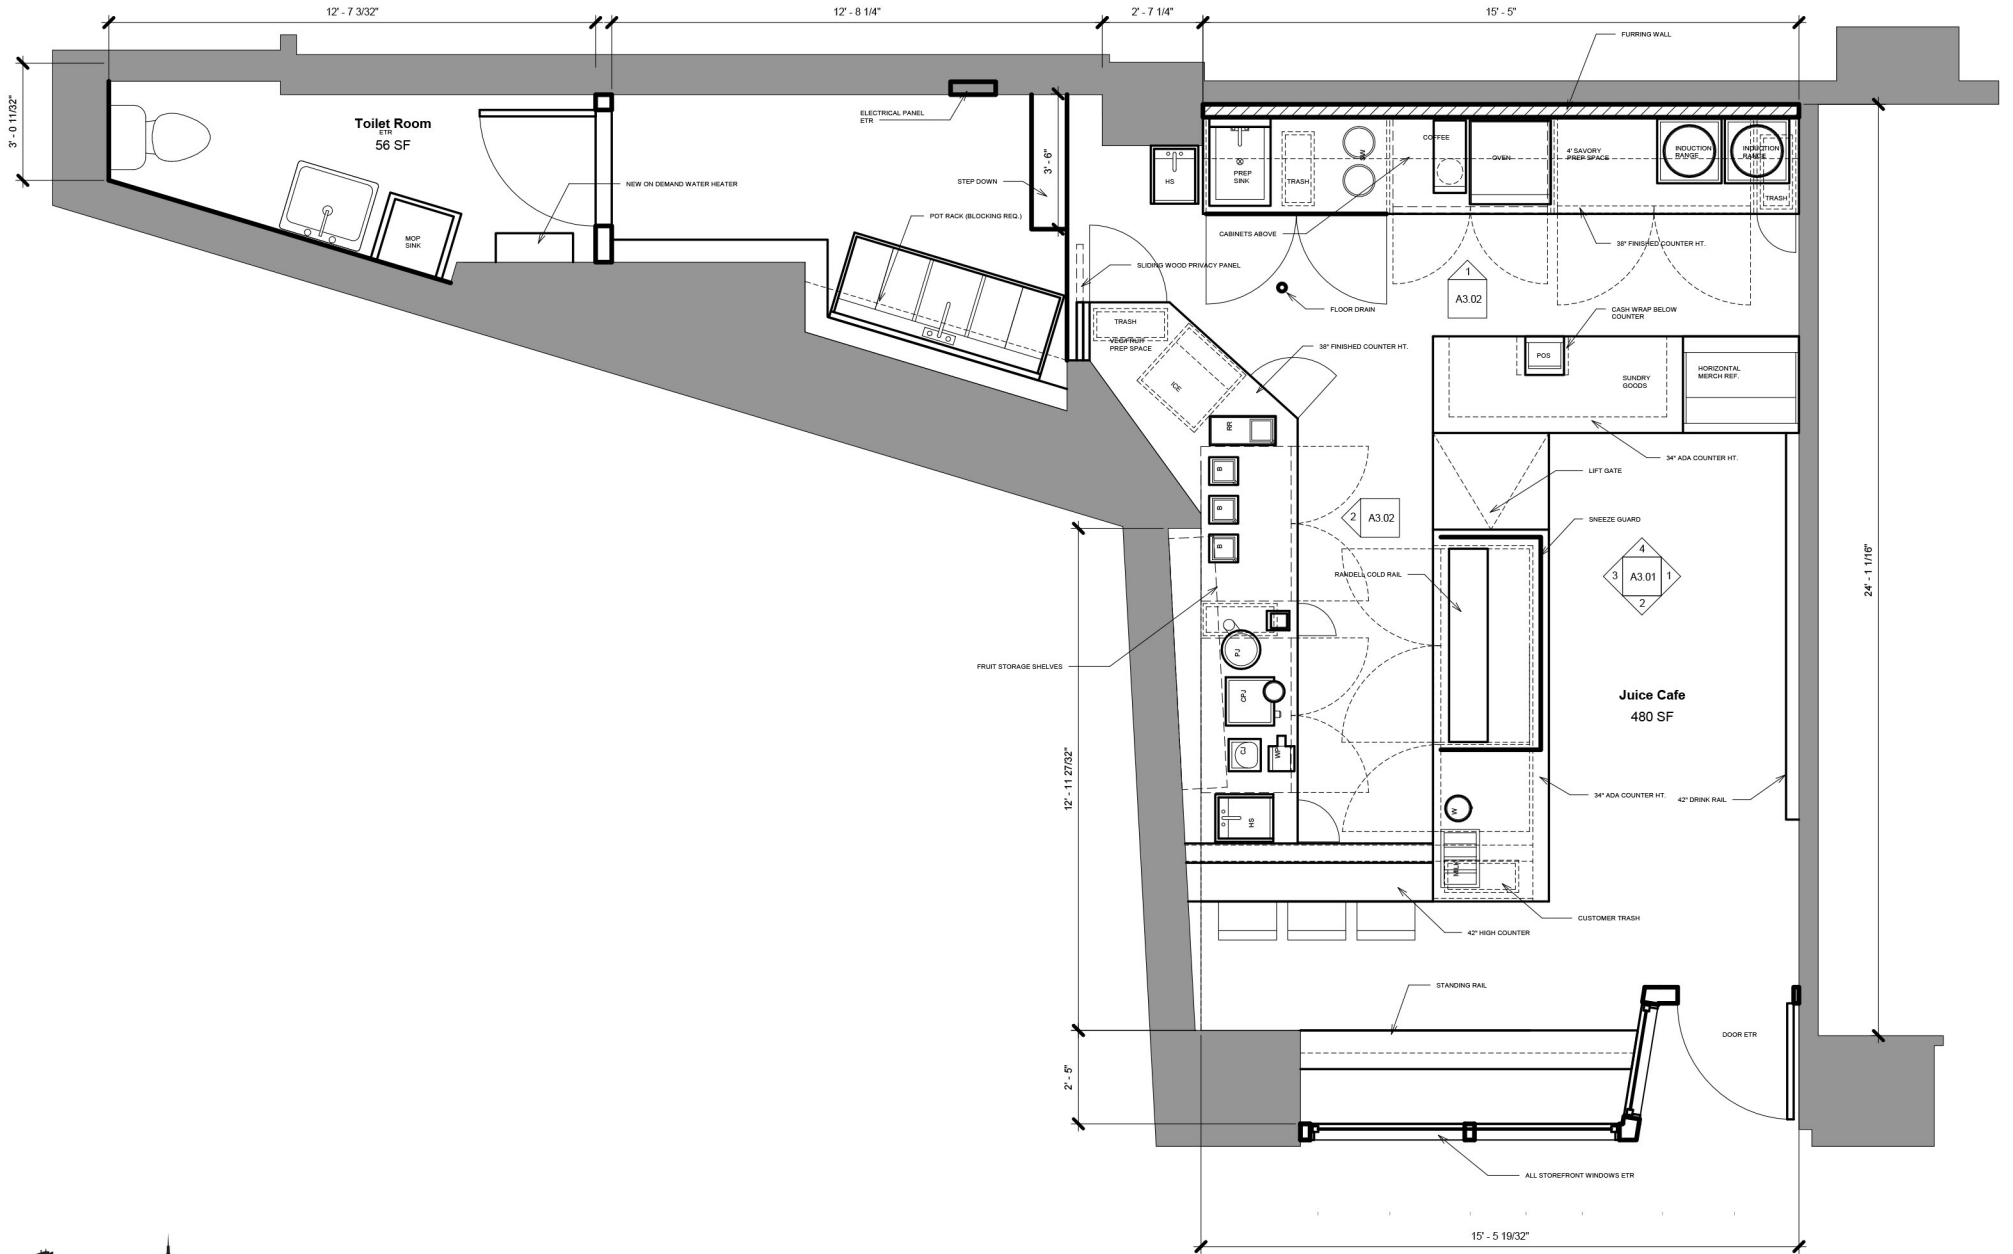

44 SCHOOL STREET FLOOR PLAN