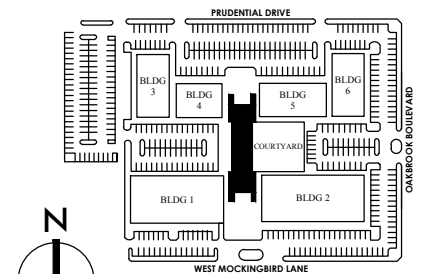

TOWER

SUITE 4001
7,923 RSF

KOLBY DICKERSON
214.534.1599
kdickerson@txreproperties.com

JUSTIN SMITH
214.207.7173
jsmith@txreproperties.com

KEY PLAN

MOCKINGBIRD OFFICE PARK

1545 Mockingbird Lane, Dallas, TX 75235