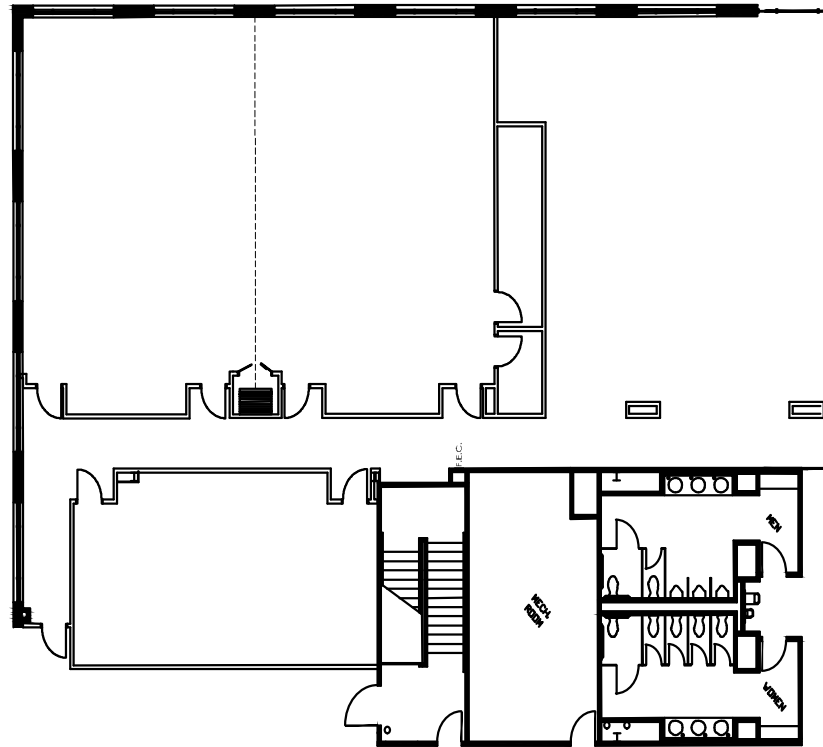

BALLPARK CIRCLE

1401 Nolan Ryan Expy, Arlington, TX 76011

Suite 111
6,186 RSF

For leasing information, contact:

Kurt Cherry
kurt.cherry@madisonmarquette.com
972.421.3322

KEY PLAN

MadisonMarquette
A Capital Guidance Company