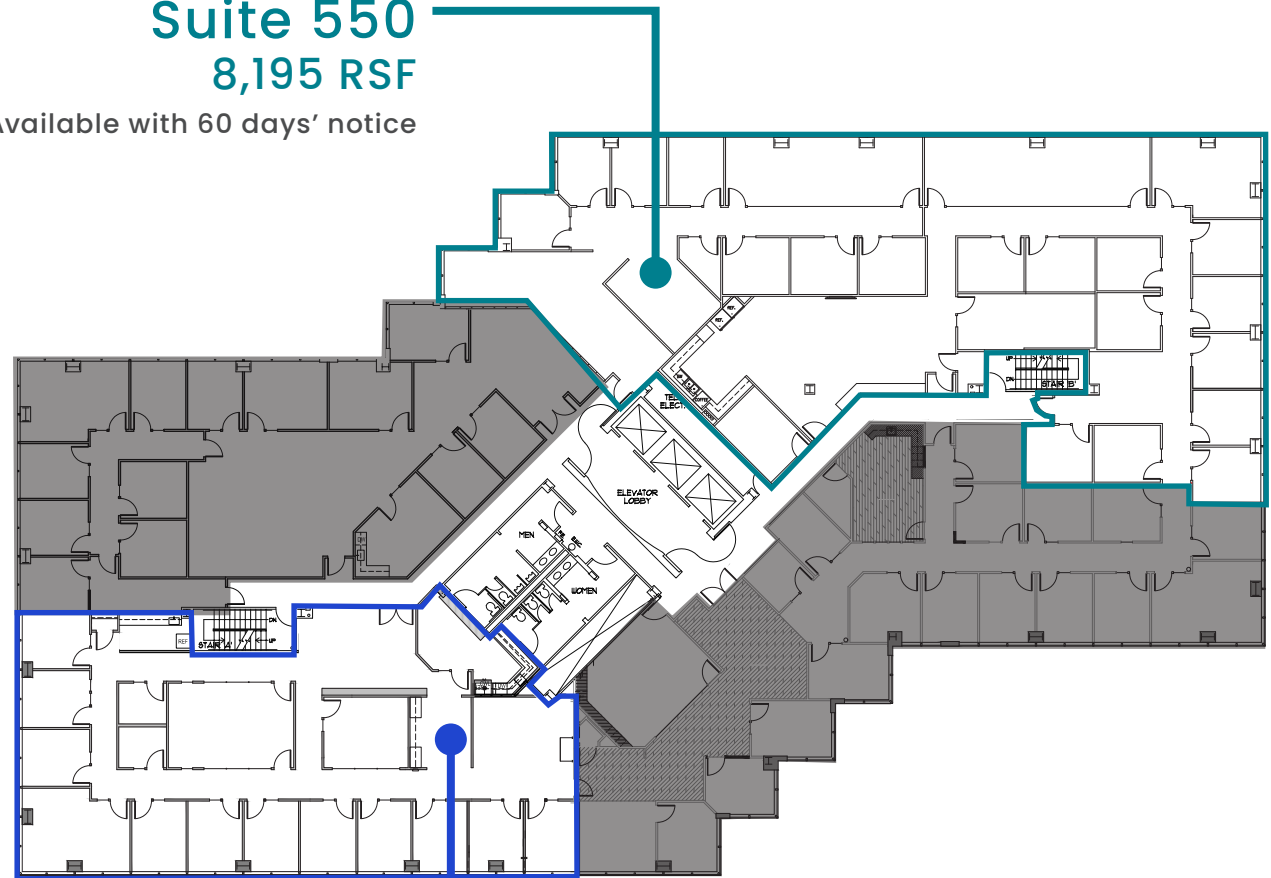

FLOOR 5

Suite 550
8,195 RSF
Available with 60 days' notice

Suite 500
5,747 RSF
Available Now