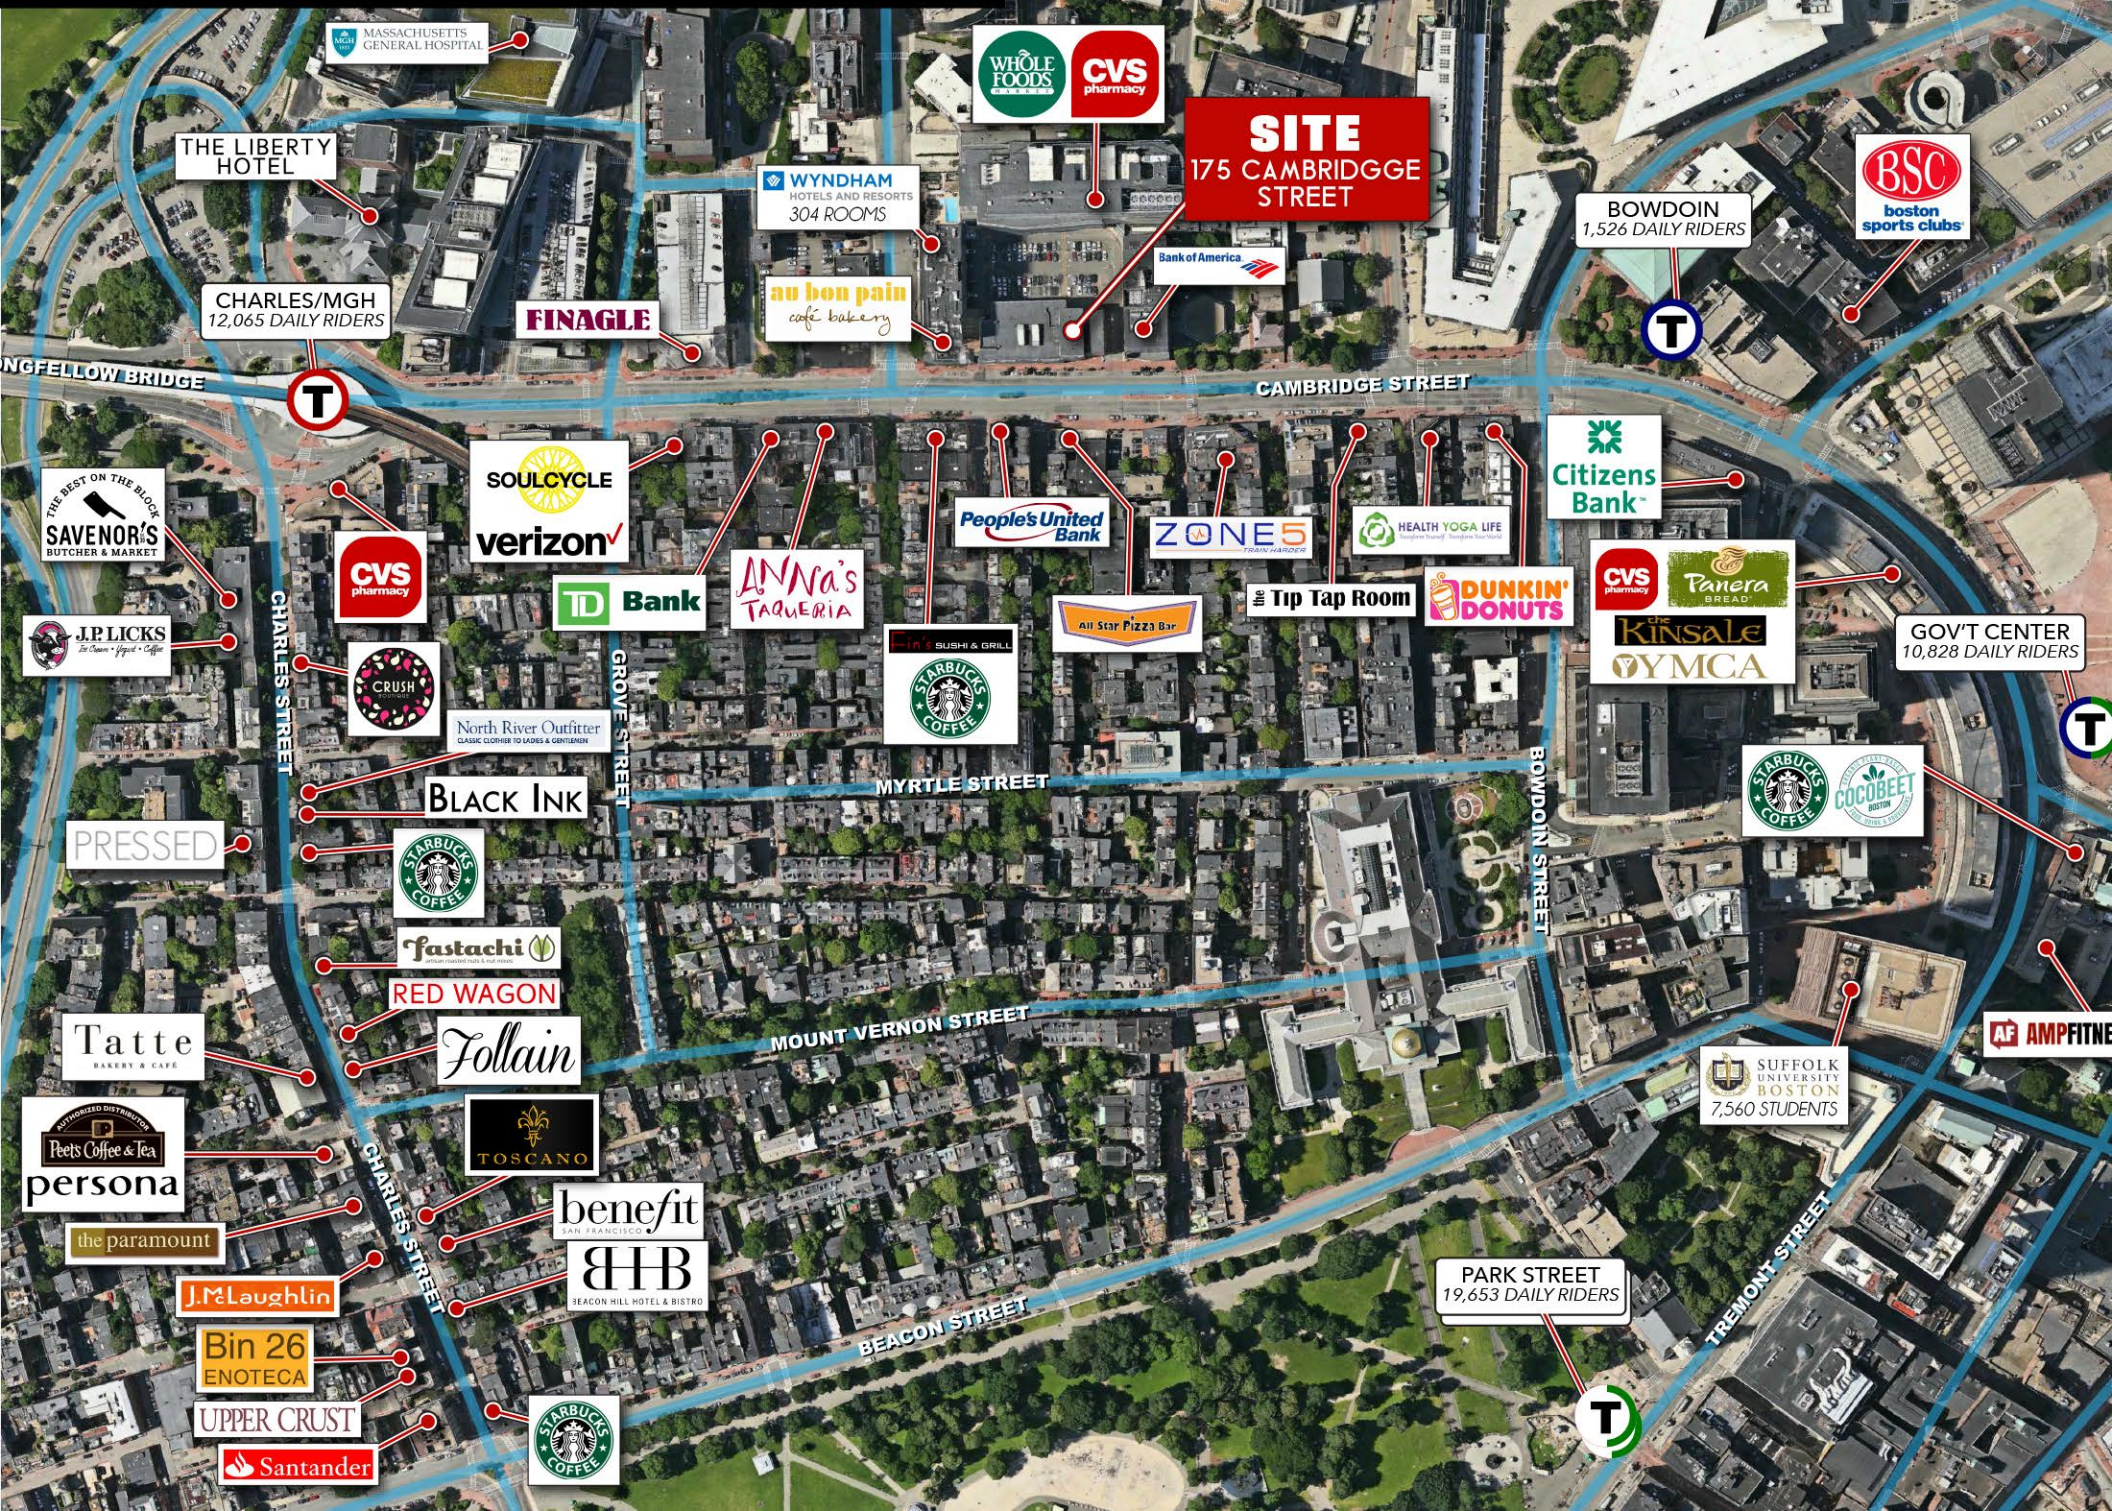

BEACON HILL RETAIL

SITE
175 CAMBRIDGE STREET

MASSACHUSETTS GENERAL HOSPITAL

WHOLE FOODS
CVS pharmacy

THE LIBERTY HOTEL

WYNDHAM
HOTELS AND RESORTS
304 ROOMS

BOWDOIN
1,526 DAILY RIDERS

BSC
boston sports clubs

CHARLES/MGH
12,065 DAILY RIDERS

FINAGLE

au bon pain
cafe bakery

Bank of America

T

ANGFELLOW BRIDGE

CAMBRIDGE STREET

THE BEST ON THE BLOCK
SAVENOR'S
BUTCHER & MARKET

SOULCYCLE
verizon

People's United Bank

ZONES

HEALTH YOGA LIFE

Citizens Bank

CVS pharmacy

TD Bank

ANNA'S
TACQUERIA

All Star PIZZA Bar

the Tip Tap Room

DUNKIN' DONUTS

CVS pharmacy Panera BREAD

THE KINSALE
YMYCA

GOV'T CENTER
10,828 DAILY RIDERS

J.P. LICKS
Ice Cream • Yogurt • Coffee

CRUSH

North River Outfitter
CLASSIC CLOTHING TO ADULTS & CHILDREN

SUSHI & GRILL
STARBUCKS COFFEE

All Star PIZZA Bar

the Tip Tap Room

CVS pharmacy Panera BREAD

THE KINSALE
YMYCA

STARBUCKS COFFEE
COCOBEET

T

CHARLES STREET

GROVE STREET

MYRTLE STREET

BOWDOIN STREET

PRESSED

BLACK INK

STARBUCKS COFFEE

fastachi

RED WAGON

MOUNT VERNON STREET

Tatte
BAKERY & CAFE

Follain

TOSCANO

benefit
SAN FRANCISCO

BHB
BEACON HILL HOTEL & BISTRO

SUFFOLK UNIVERSITY
BOSTON
7,560 STUDENTS

AMPFITNE

Peets Coffee & Tea
persona

the paramount

J. McLaughlin

Bin 26
ENOTECA

UPPER CRUST

Santander

STARBUCKS COFFEE

PARK STREET
19,653 DAILY RIDERS

T

CHARLES STREET

BEACON STREET

TREMONT STREET