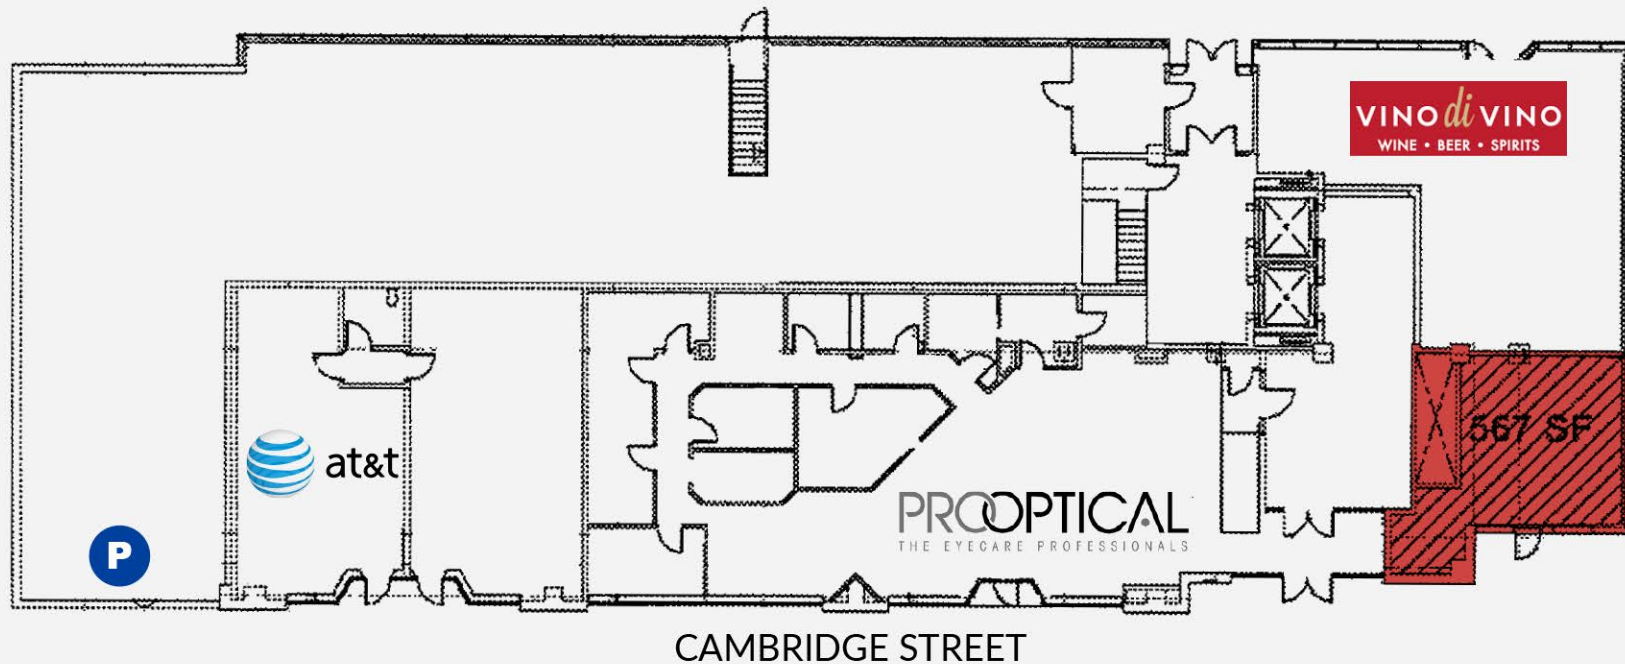

SITE INFORMATION

- Corner location at the entrance to the premier mixed-use property at the intersection of Beacon Hill, Government Center and the Massachusetts General Hospital Area
- Charles River Plaza is a 640,000 square foot mixed-use property consisting of retail and medical office/research
- The property is anchored by Whole Foods Market, CVS, and adjacent to Mass General Hospital
- Rare 567 square foot space at grade fronting Cambridge Street available now
- 950 car parking facility

TRANSPORTATION INFORMATION

- Charles/MGH (12,065 Daily Ridership)
- Bowdoin (1,526 Daily Ridership)
- Government Center (10,828 Daily Ridership)
- Red Line Average Daily Riders 217,329

DEMOGRAPHIC INFORMATION

	.25 MILE	.5 MILE	1 MILE
Daytime Population	37,865	100,242	329,485
Population	10,570	21,898	64,972
Households	6,206	11,893	34,313
Avg HH Income	$133,547	$133,854	$137,133

FLOOR PLAN