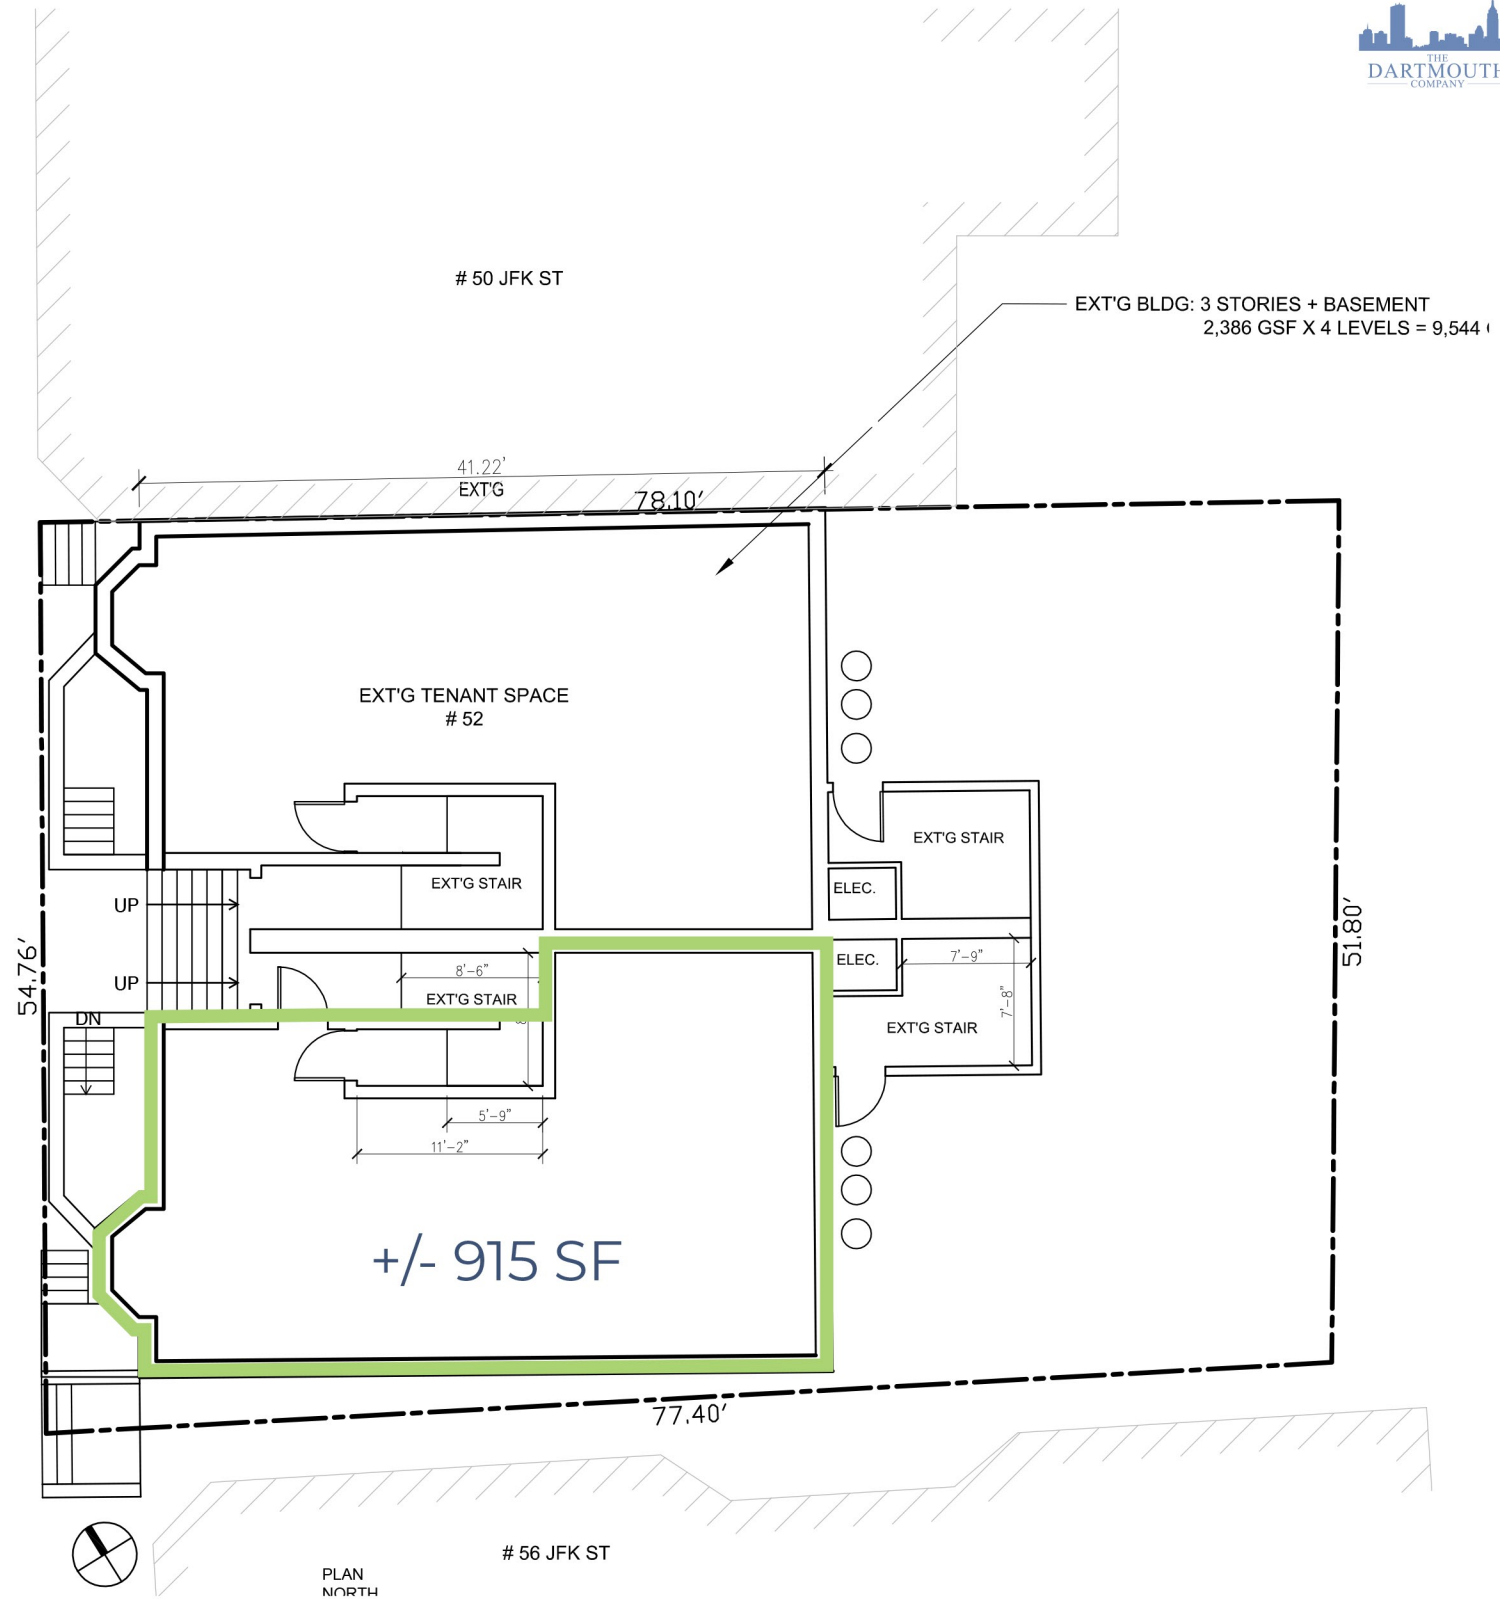

THE NEIGHBORHOOD

SITE PLAN

HARVARD SQUARE, CAMBRIDGE

Ray-Ban
MARINE LAYER
MOLESKINE
patagonia PROPOSED

ABBOT BUILDING REDEVELOPMENT
URBAN OUTFITTERS

GAP
COOP

beat
LE
DADO TEA

milk & pizza
ORIGINS
BLACK INK