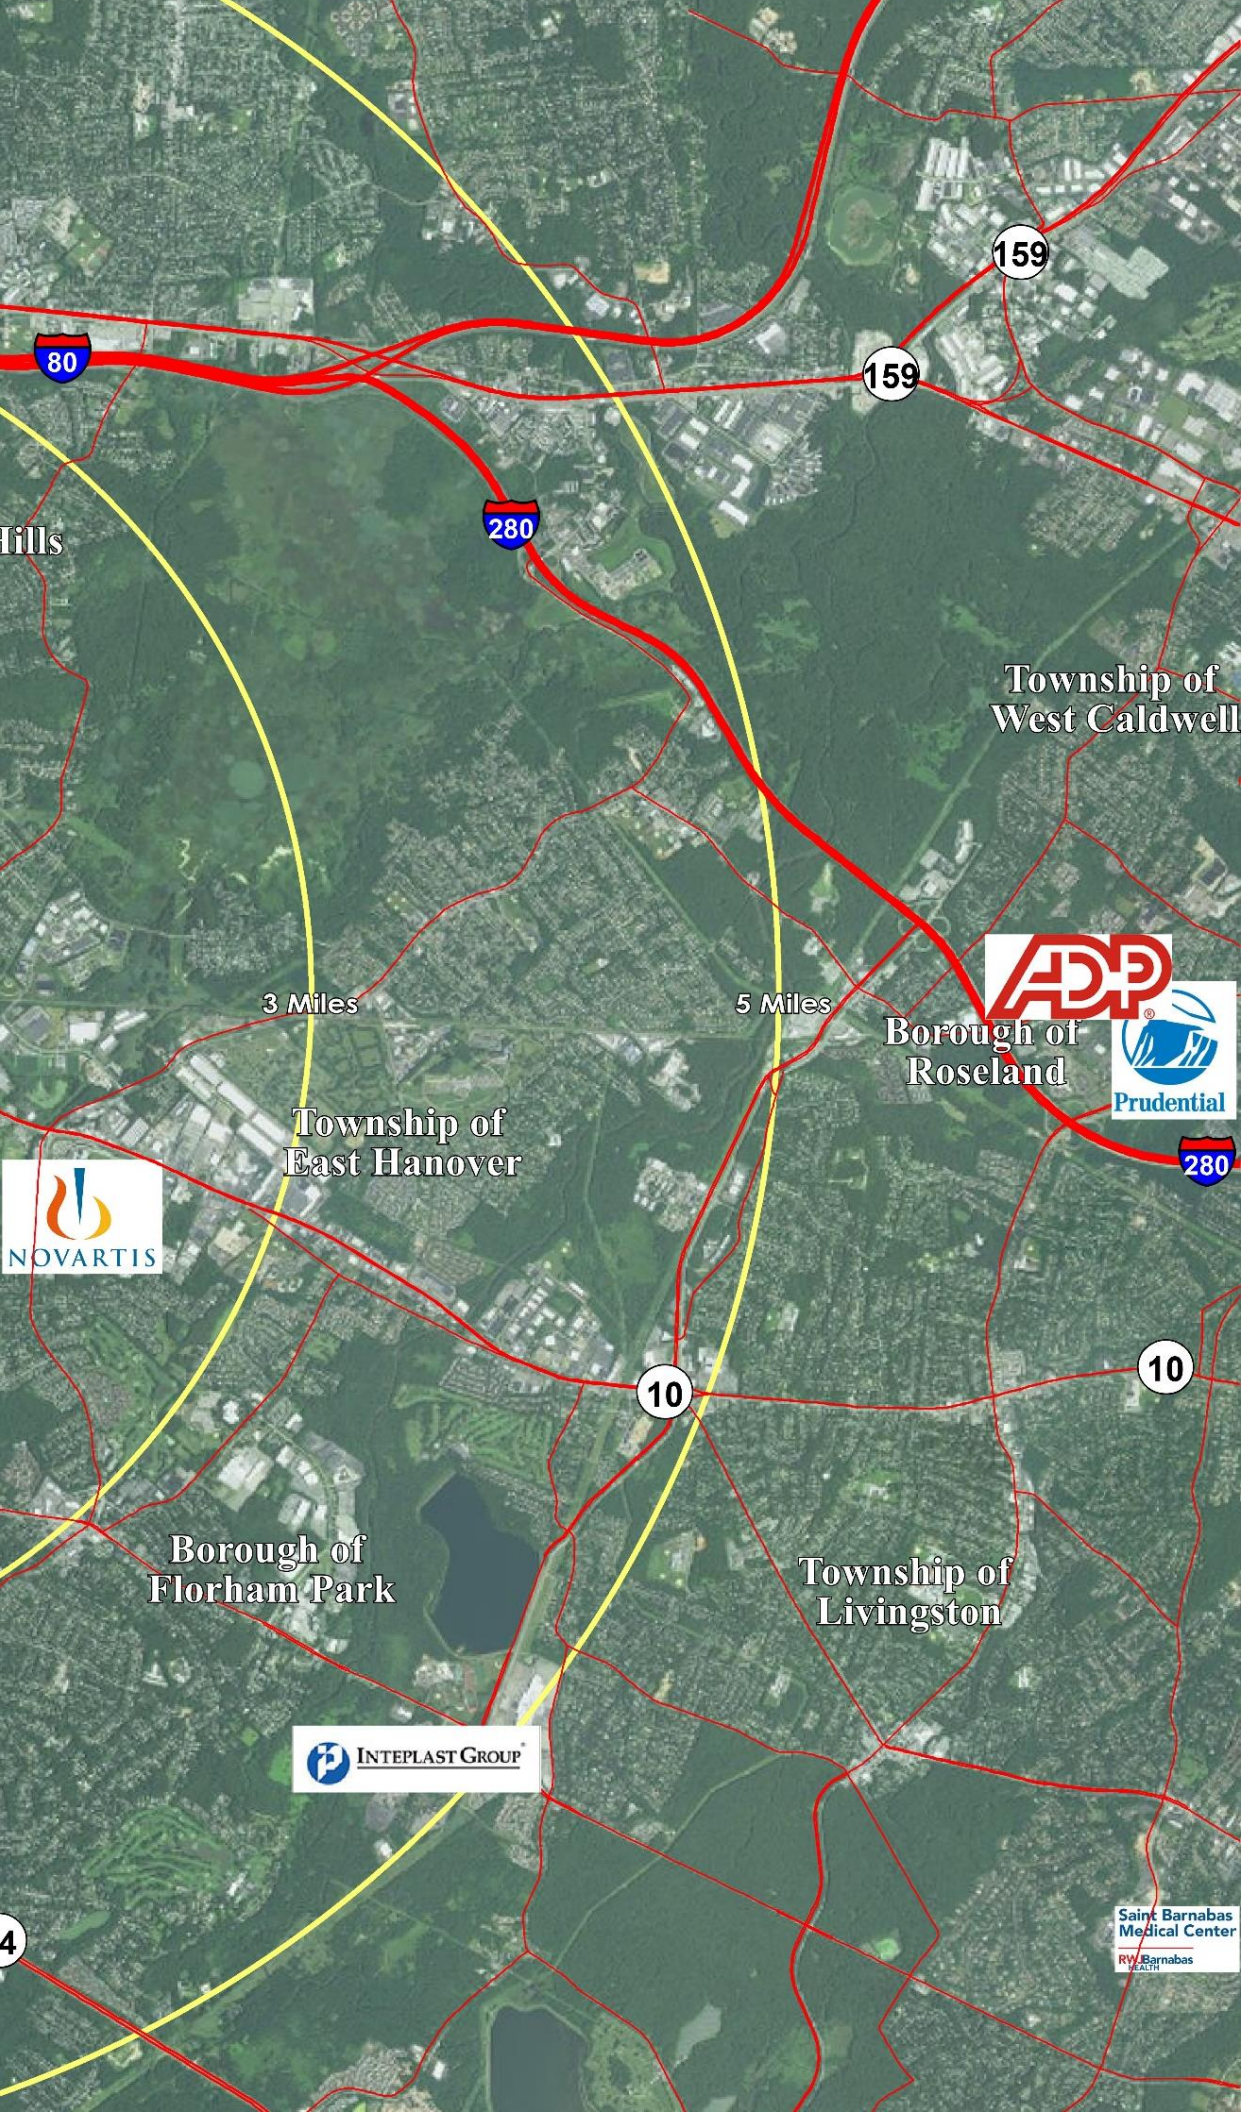

There will be on street, surface and deck parking throughout the project.

The project is located directly off Parsippany and Edens Roads, with convenient proximity among others to Bayer, MetLife, Barclays Headquarters and Novartis and their 17,000 employees.

MetLife

Township of Morris

Town of Morristown

RIVER PARK
47 Parsippany Road, Whippany, New Jersey

Borough of Madison

RIVER PARK

47 Parsippany Road, Whippany, New Jersey

Conceptual rendering of Eden Lane entrance