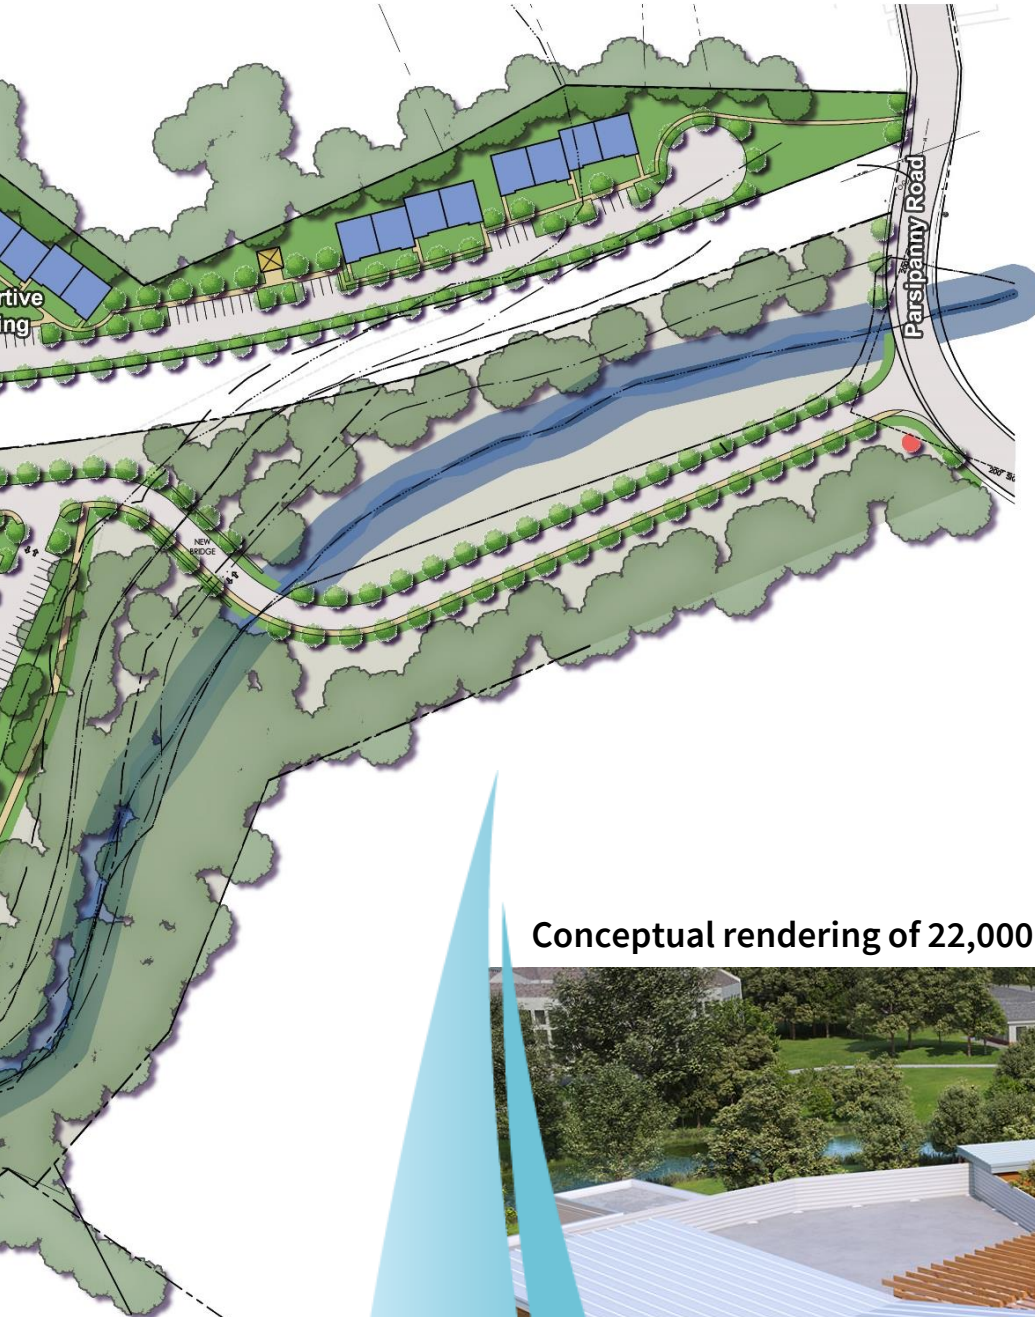

DEMOGRAPHIC SNAPSHOT

	Population	Med Household Income	Employees	Businesses
1 Mile	5,696	$124,202	17,000	305
3 Mile	40,794	$121,646	76,496	3,191
5 Mile	164,460	$114,418	179,767	9,741
7 Mile	276,627	$125,138	261,290	15,370