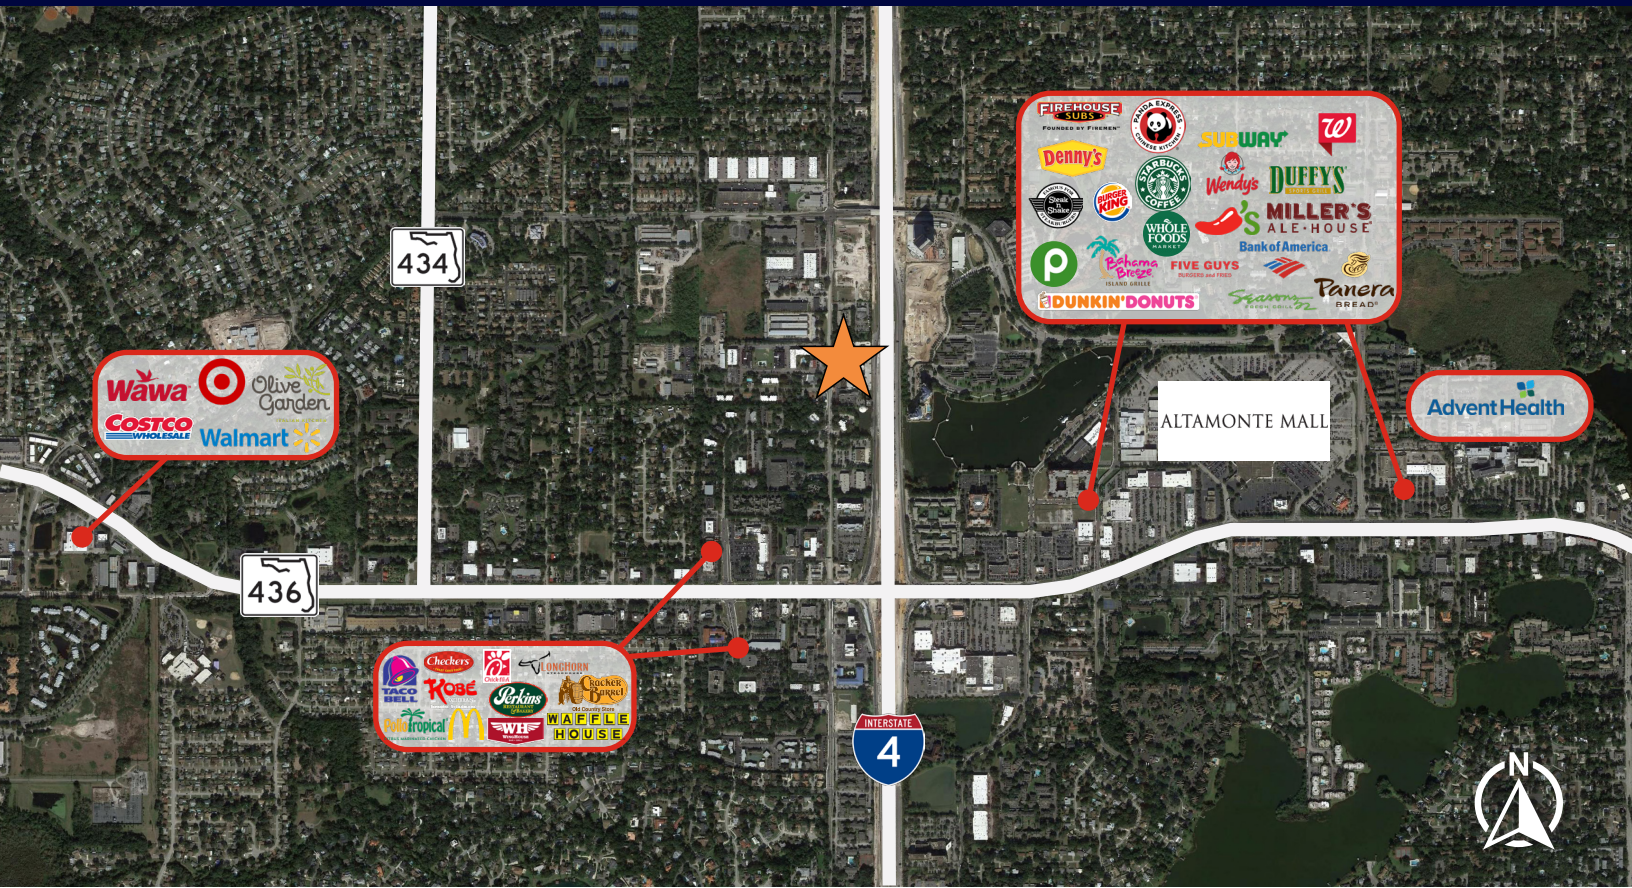

**AVISON
YOUNG**

avisonyoung.com

Nathan Eissler, CCIM, SIOR, Principal
D 407 440 6658
C 407 342 7494
nathan.eissler@avisonyoung.com

135 W Central Boulevard
Suite 700
Orlando, FL 32801
407 219 3500