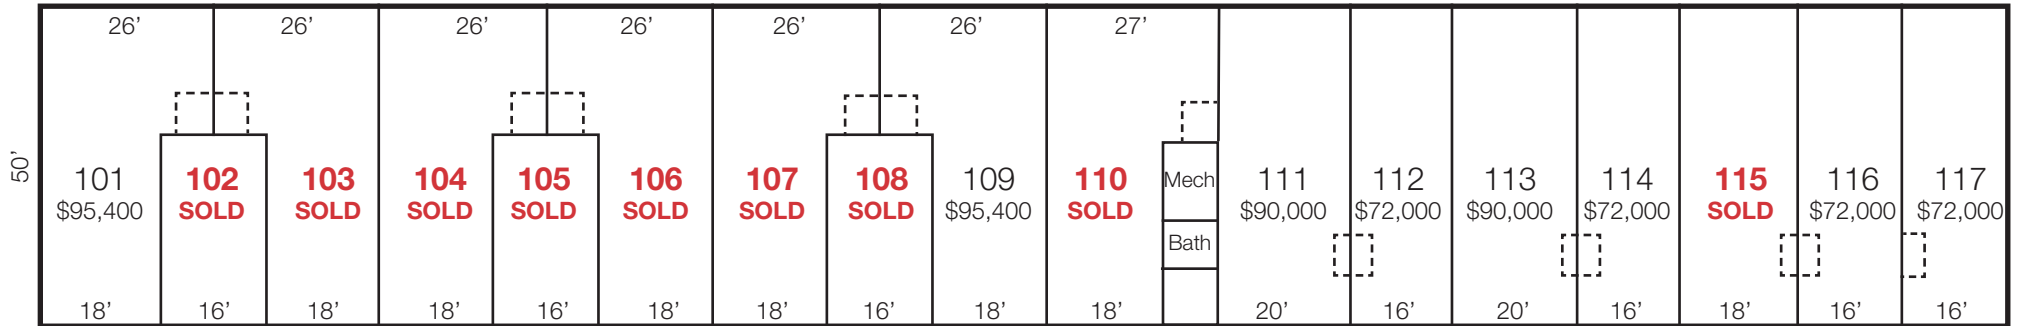

Big Time Storage Gateway Addition

3512 - 3516 S. Gateway Lane, Sioux Falls, SD 57106

PRICING - Estimated 2017 Real Estate Taxes for entire complex \$30,000

Unit #	SF	\$	Estimated 2017 RE Taxes	Unit #	SF	\$	Estimated 2017 RE Taxes
101	1060	\$95,400	\$1,296	118	840	\$75,600	\$1,059
102	480	SOLD	\$609	119	840	\$75,600	\$1,059
103	1060	SOLD	\$1,296	120	840	\$75,600	\$1,059
104	1060	SOLD	\$1,296	121	840	\$75,600	\$1,059
105	480	SOLD	\$609	122	770	\$69,300	\$969
106	1060	SOLD	\$1,296	123	630	SOLD	\$789
107	1060	SOLD	\$1,296	124	980	\$88,200	\$1,209
108	480	SOLD	\$609	125	630	SOLD	\$789
109	1060	\$95,400	\$1,296	126	560	SOLD	\$699
110	1088	SOLD	\$1,314	127	560	SOLD	\$699
111	1000	\$90,000	\$1,239	128	560	\$50,400	\$699
112	800	\$72,000	\$999	129	560	\$50,400	\$699
113	1000	\$90,000	\$1,239	130	560	SOLD	\$699
114	800	\$72,000	\$999				
115	900	SOLD	\$1,119				
116	800	\$72,000	\$999				
117	800	\$72,000	\$999				

Available Units

Big Time Storage Gateway Addition

3512 - 3516 S. Gateway Lane, Sioux Falls, SD 57106

 Future Bathroom

*Rough dimension measurements, buyer to confirm

AERIAL

Big Time Storage Gateway Addition

3512 - 3516 S. Gateway Lane, Sioux Falls, SD 7106

AERIAL

Big Time Storage Gateway Addition

3512 - 3516 S. Gateway Lane, Sioux Falls, SD 57106

PHOTOS

Big Time Storage Gateway Addition

3512 - 3516 S. Gateway Lane, Sioux Falls, SD 57106