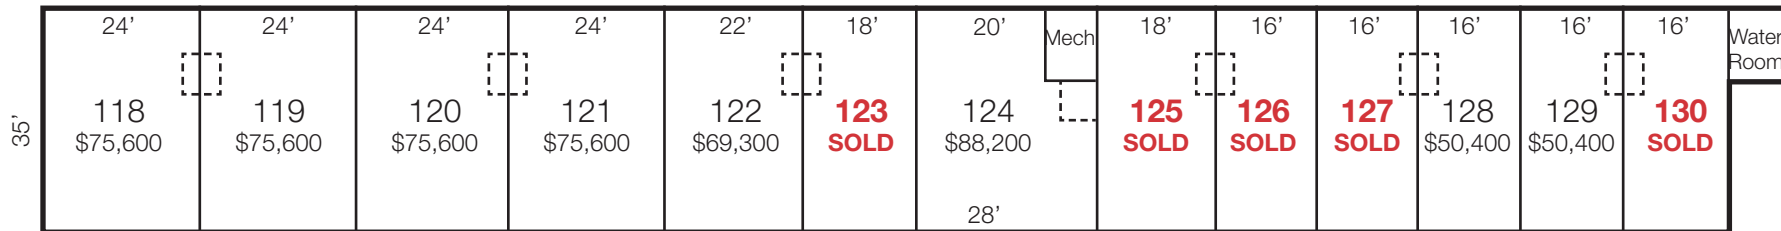

Big Time Storage Gateway Addition

3512 - 3516 S. Gateway Lane, Sioux Falls, SD 57106

PRICING - Estimated 2017 Real Estate Taxes for entire complex \$30,000

Unit #	SF	\$	Estimated 2017 RE Taxes	Unit #	SF	\$	Estimated 2017 RE Taxes
101	1060	\$95,400	\$1,296	118	840	\$75,600	\$1,059
102	480	SOLD	\$609	119	840	\$75,600	\$1,059
103	1060	SOLD	\$1,296	120	840	\$75,600	\$1,059
104	1060	SOLD	\$1,296	121	840	\$75,600	\$1,059
105	480	SOLD	\$609	122	770	\$69,300	\$969
106	1060	SOLD	\$1,296	123	630	SOLD	\$789
107	1060	SOLD	\$1,296	124	980	\$88,200	\$1,209
108	480	SOLD	\$609	125	630	SOLD	\$789
109	1060	\$95,400	\$1,296	126	560	SOLD	\$699
110	1088	SOLD	\$1,314	127	560	SOLD	\$699
111	1000	\$90,000	\$1,239	128	560	\$50,400	\$699
112	800	\$72,000	\$999	129	560	\$50,400	\$699
113	1000	\$90,000	\$1,239	130	560	SOLD	\$699
114	800	\$72,000	\$999				
115	900	SOLD	\$1,119				
116	800	\$72,000	\$999				
117	800	\$72,000	\$999				

Available Units

Big Time Storage Gateway Addition

3512 - 3516 S. Gateway Lane, Sioux Falls, SD 57106

 Future Bathroom

*Rough dimension measurements, buyer to confirm

AERIAL

Big Time Storage Gateway Addition