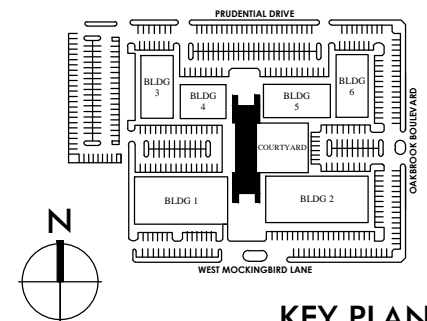

TOWER

SUITE 1032
1,834 RSF

KOLBY DICKERSON
214.534.1599
kdickerson@txreproperties.com

JUSTIN SMITH
214.207.7173
jsmith@txreproperties.com

KEY PLAN

MOCKINGBIRD OFFICE PARK

1545 Mockingbird Lane, Dallas, TX 75235