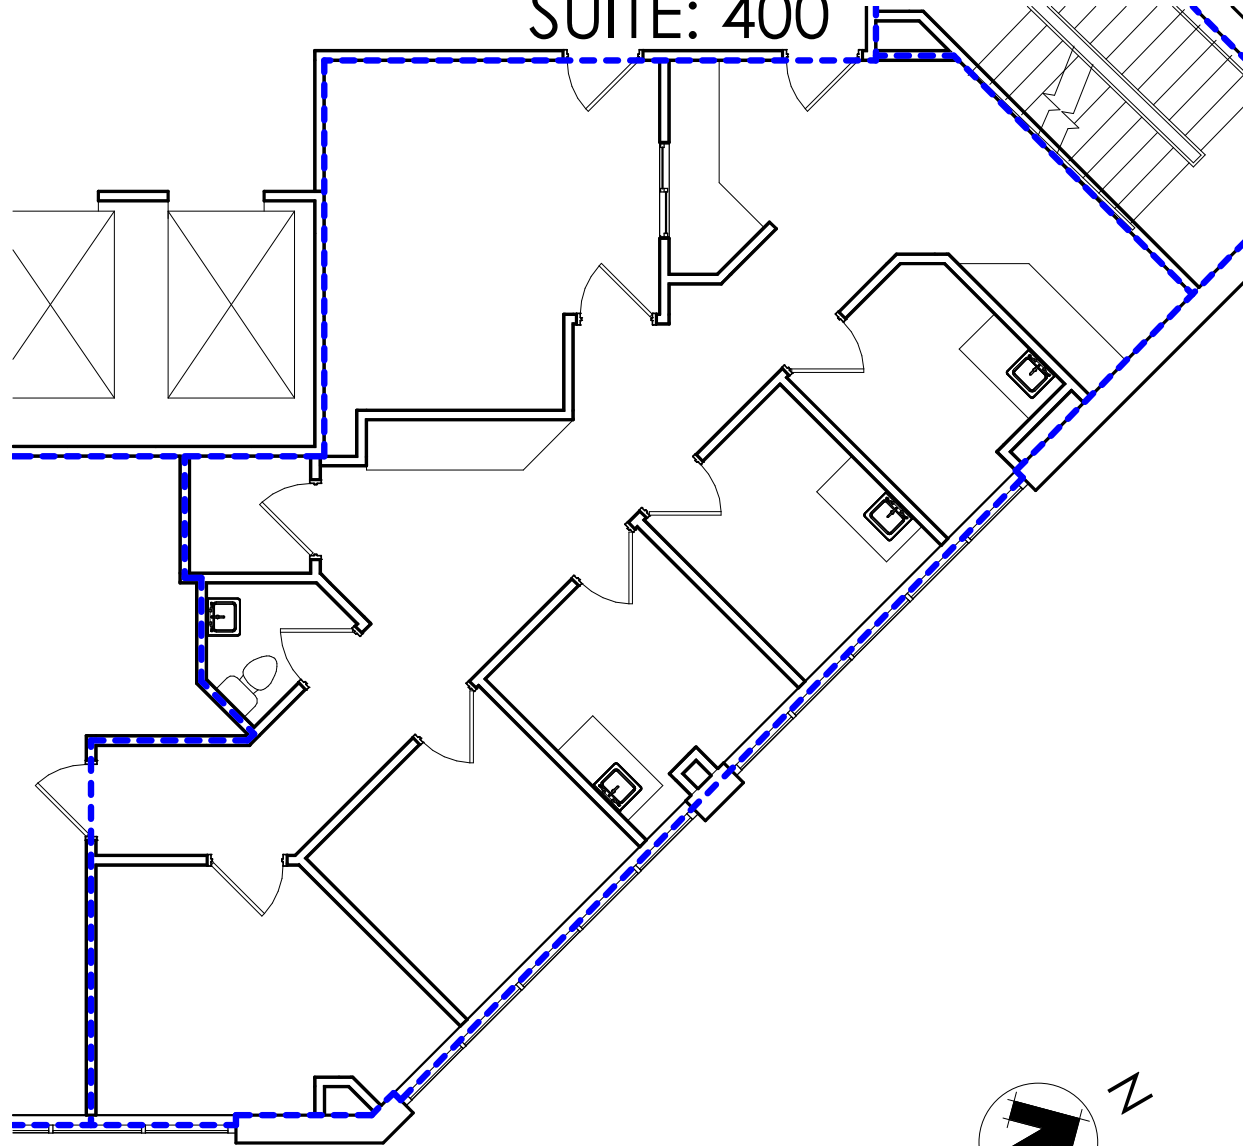

12277 DePAUL SOUTH

SUITE: 400

FOURTH FLOOR - SUITE 400

05/14/19 MASTER PLANS

VERVE
DESIGN STUDIO
1558 S. BROADWAY
ST. LOUIS, MISSOURI 63104
314-822-4007 www.VERVEDS.com

12277 DePAUL DRIVE
BRIDGETON, MO. 63044