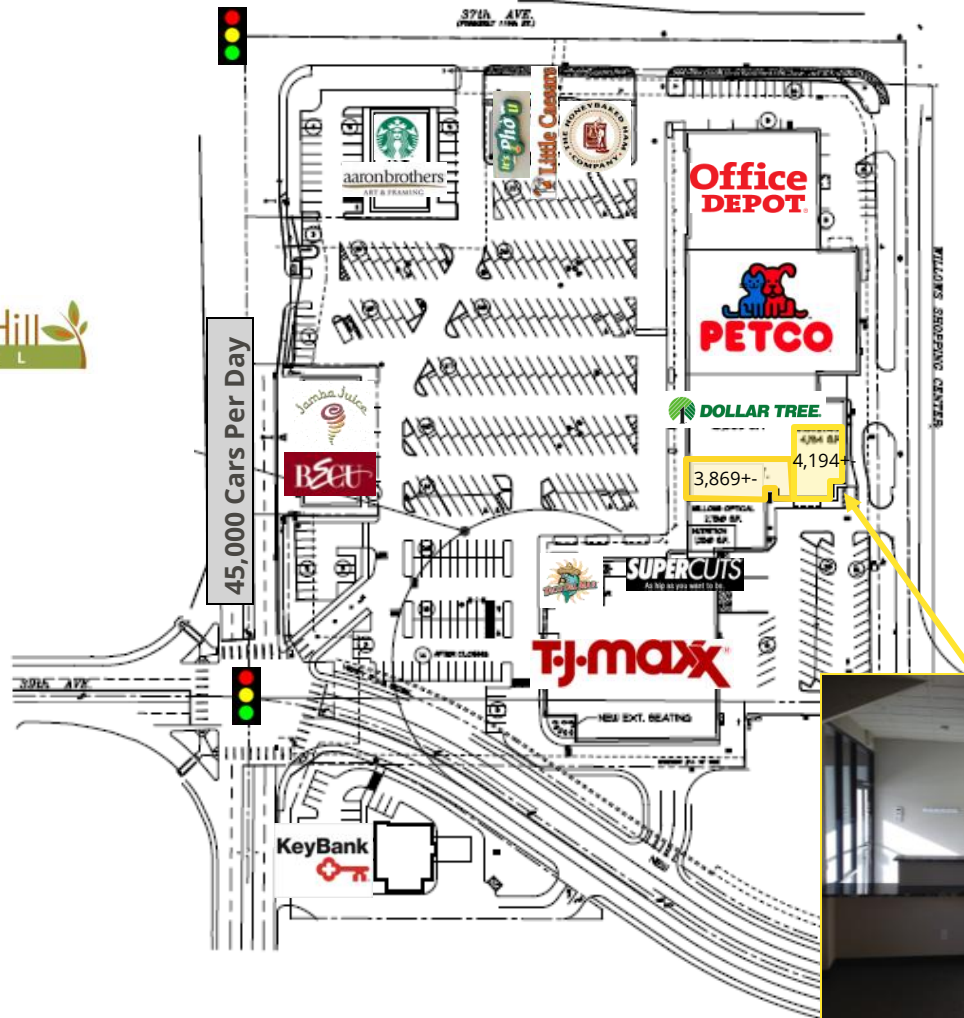

WILLOWS SHOPPING CENTER

3829 S Meridian, Puyallup, WA 98373

FOR
LEASE

First Western Properties - Tacoma, Inc.
6402 Tacoma Mall Blvd, Tacoma, WA 98409
P (253) 472 - 0404 F (253) 472 - 0541

www.fwp-inc.com