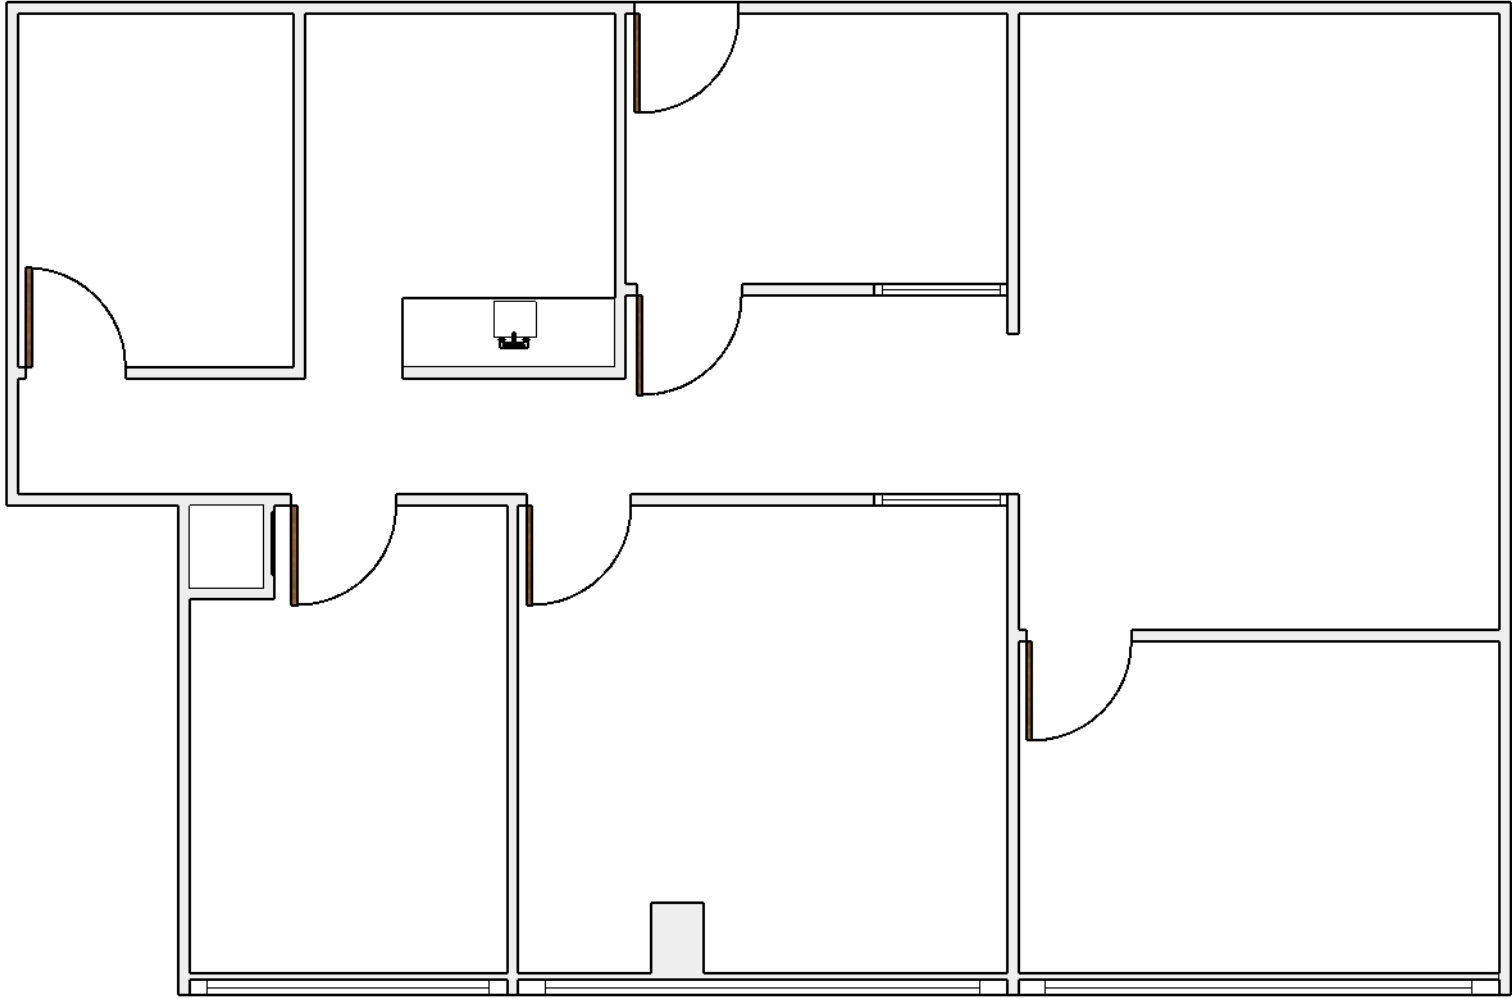

# ONE FOREST CENTRE

11615 FOREST CENTRAL DR  
DALLAS, 75243

2ND FLOOR

**SUITE 202**

RSF: 1348  
12/31/2021

**CLOISTER PROPERTIES LLC**

LEASING CONTACT:  
(682)-407-2836  
[WWW.ONEFORESTCENTRE.COM](http://WWW.ONEFORESTCENTRE.COM)