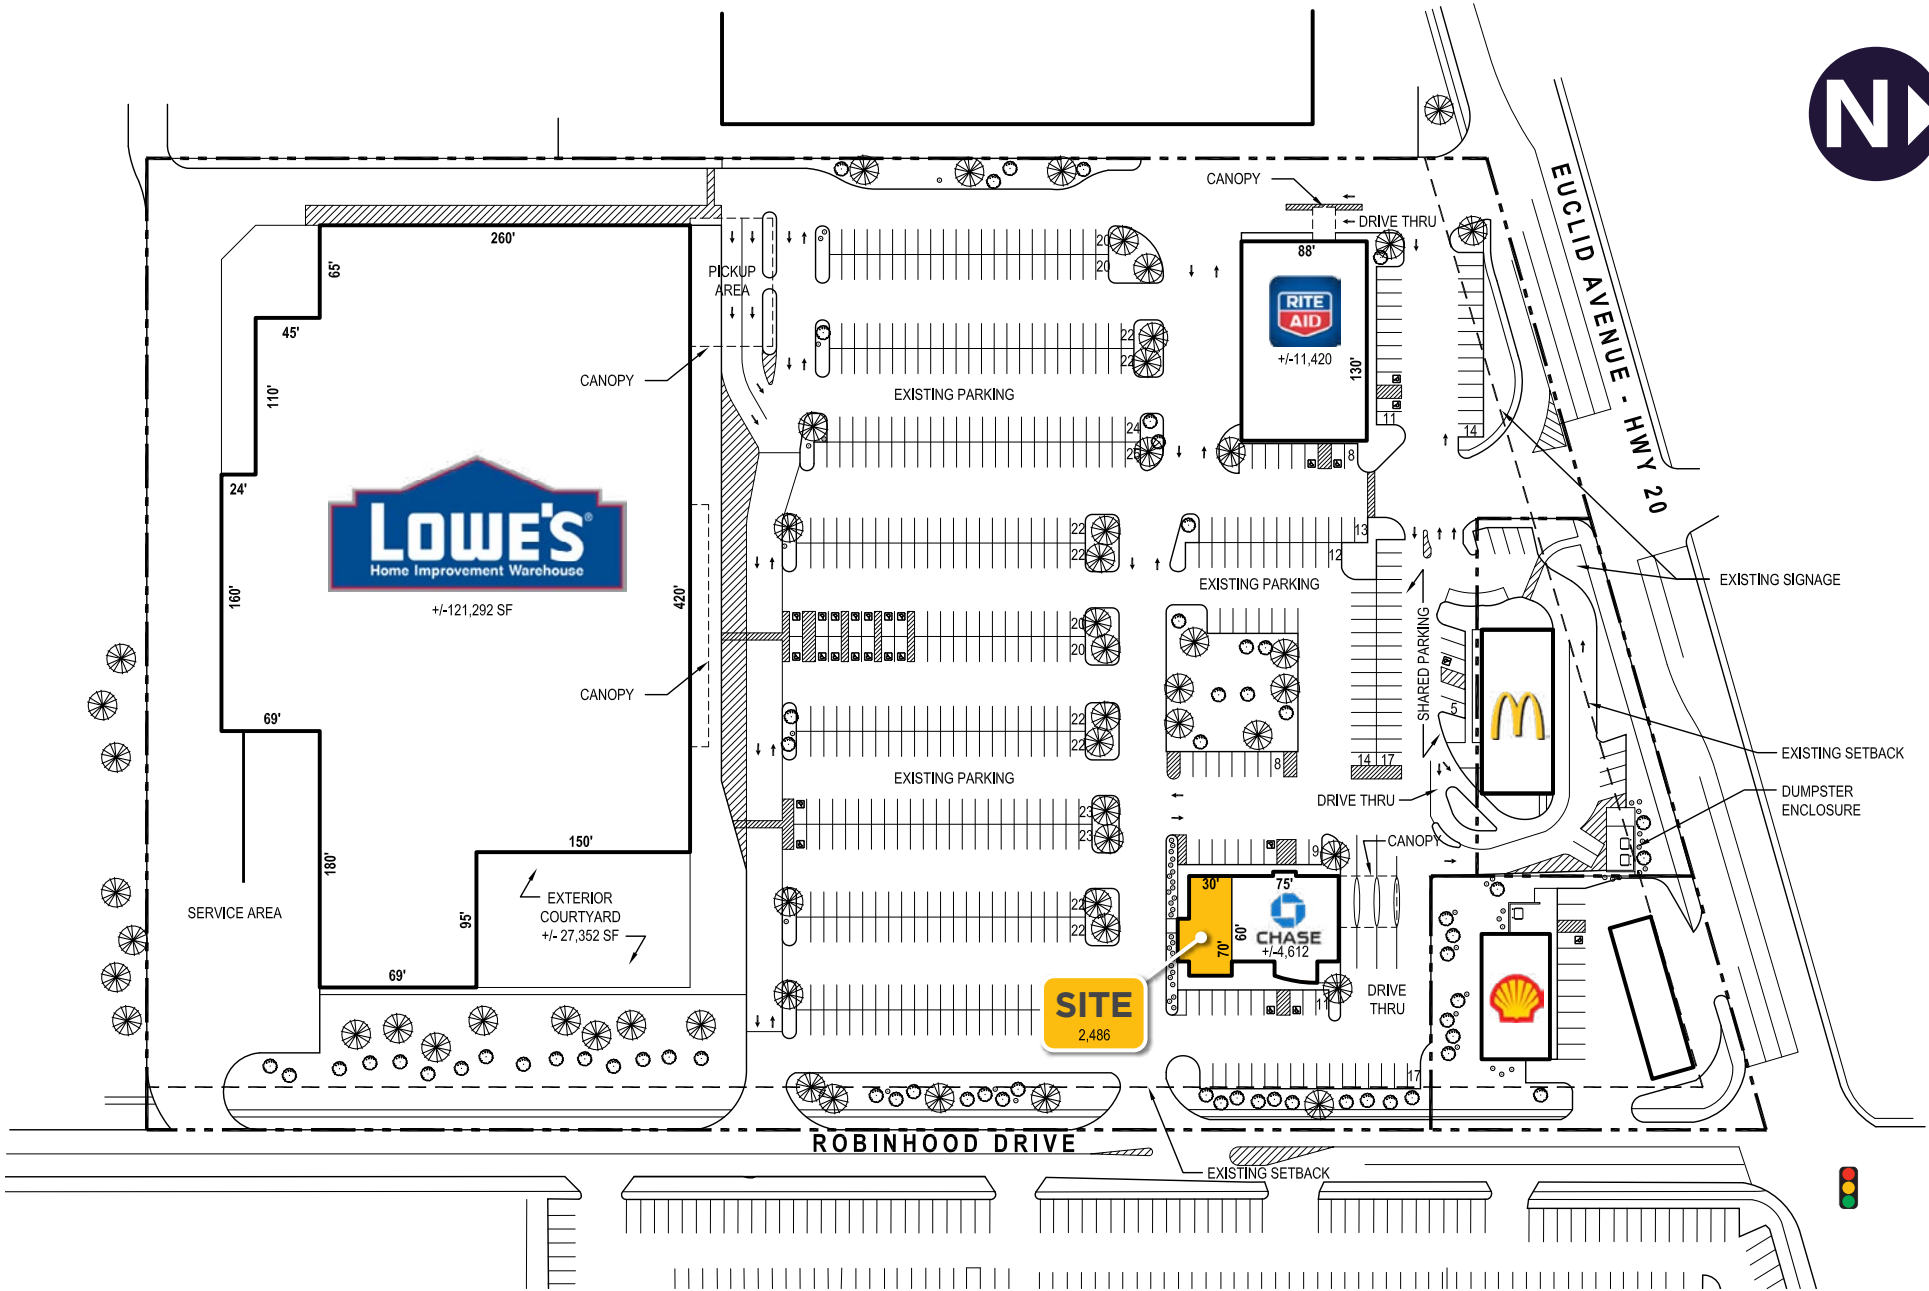

**SITE**

**PROPERTY HIGHLIGHTS**

- 2,486 SF retail available next to Chase Bank
- Located near the corner of busy Euclid Avenue (Rt 20) and Robinhood Drive with over 27,000 VPD
- Minutes from Lake Health West Medical Center
- Nearby retailers include: Lowe's, McDonald's, Rite Aid, & Shell Gas Station!

**WEST POINT SC**

- TJ-maxx
- theVitamin Shoppe
- TNT TANNING
- FITWORKS DO WHAT WORKS
- IHOP
- PNC
- BIG LOTS!
- sears

**WILLOUGHBY COMMONS**

- Party City
- GNC LIVE WELL
- Zipp

**PET PARADISE**

- DUNKIN' DONUTS
- SUBWAY
- LADY JANE'S HAIRCUTS FOR MEN
- LEVI'S PIZZA
- PREMIER SHY CLEANING & MORE SERVICES

**BEST CUTS**

- GameStop POWER TO THE PLAYER
- DentalWorks The way dental should work!

**Target**

**FAMOUS Footwear**

**Huntington** Welcome!

**Starbucks** COFFEE

**AAMCO**

**Jeep DODGE RAM**

**SportClips** HAIRCUTS

**Great Clips**

**ROBINHOOD PLAZA SC**

- Mr. Hero PREPARED FRESH FOR YOU!
- Mr. Hero
- MATTRESS FIRM

THAI • BARBER • FOOD MART  
CROAGH PUB • COMIC HEAVEN  
GRIMSTOPPERS • HONG-TO

**EUCLID AVE**