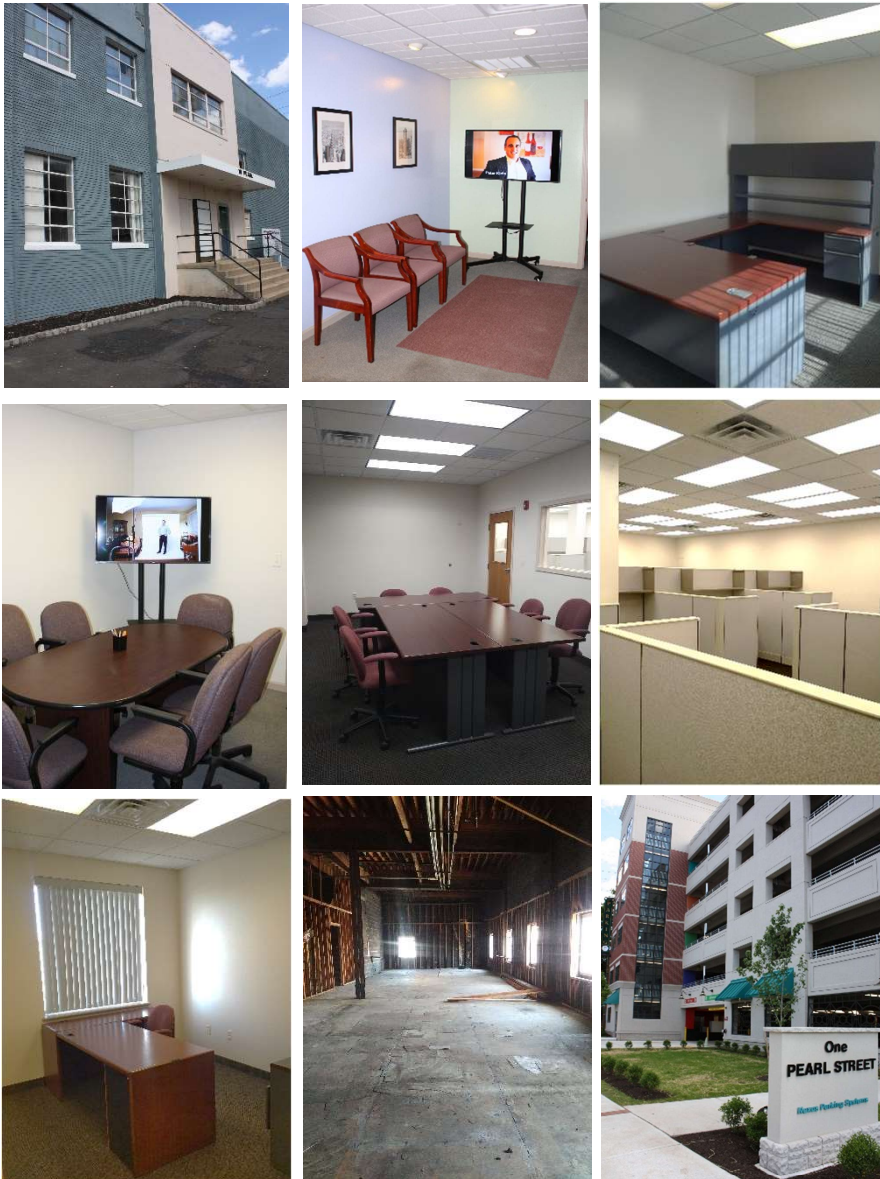

OFFICE RENTALS

16 PEARL ST

DOWNTOWN METUCHEN, NJ

**PEARL STREET
BUSINESS CENTER
PLUG-N-GO TODAY
SHORT TERM AVAIL.
FURNISHED / WIRED
PRICED TO LEASE NOW**

FEATURES AT 16 PEARL

- **Single & Multi-Person Offices**
- **Month-to-month or longer term leases**
- **On-site Technology for office needs**
- **Available conference rooms**
- **24-hour secured access**
- **Parking available on-site**
- **Utilities and janitorial services included**
- **Professional administrative support on-site for reception, deliveries, notary, and more**

TRANSIT-FRIENDLY

**Convenient Location, Walk to
New Jersey Transit Trains
Easy Access to Major Highways
NJ Turnpike • I-287 • U.S. 1
Garden State Parkway • Rt. 440**

LEASING AGENT

**Pearl Street Business Center
Attention: Linda Koskoski
16 Pearl Street – Suite 101
Metuchen, New Jersey
(732) 515-9696
tressmgmt@gmail.com**

CONNECTED & CONVENIENT
NJ TRANSIT
The Way To Go.

www.MakingMetuchen.com