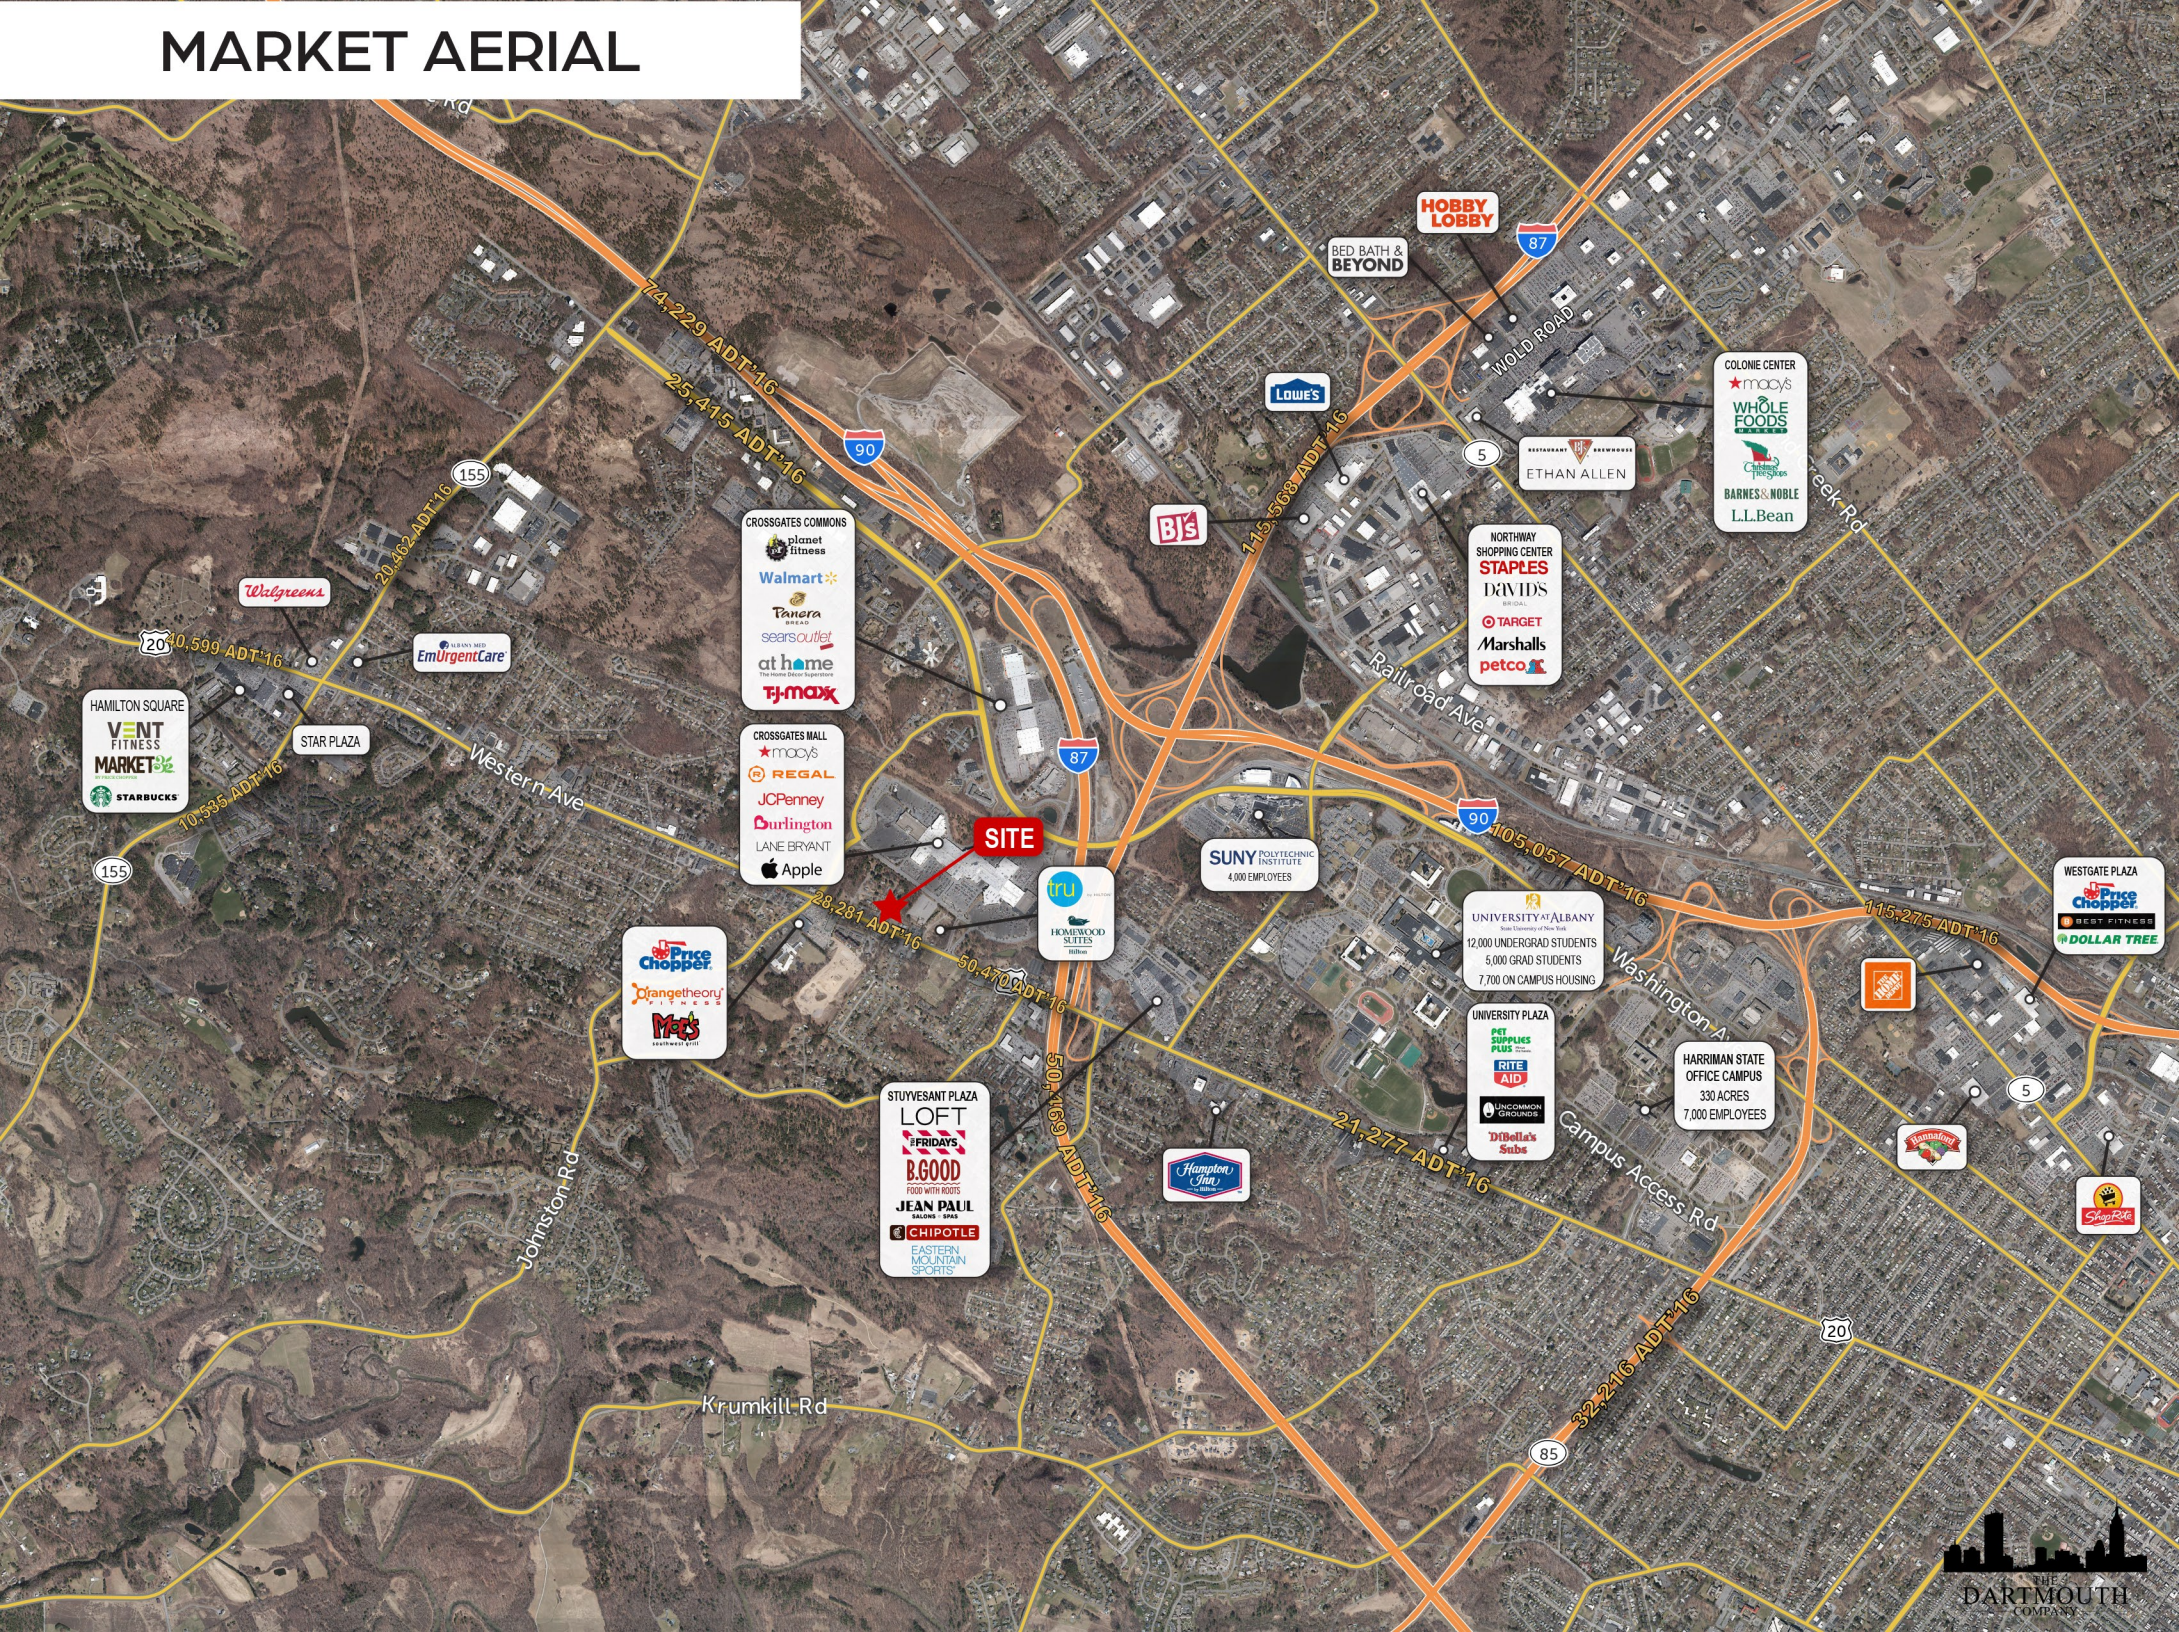

Site Facts

- Located on Western Avenue near Crossgates Mall with total GLA 1.7 M
- Freestanding building with ample parking and pylon signage
- Two curb cuts on Western Avenue
- Zoned local business (LB), transit-oriented development (TOD) district
- Available for sale or lease
- \$16,000 in taxes (Property + School)

CROSSGATES MALL ROAD

CROSSGATES MALL
★ macy's
REGAL
JCPenney
Burlington
LANE BRYANT
Apple

tru
HOMWOOD SUITES
Hilton

Mobil

SIDE DOOR CAFE

EL CAMARO

M&S
OrangeTheory
RE/MAX
BLENFISH

Price Chopper

THE DARTMOUTH COMPANY

MARKET AERIAL

Walmart*
Planet Fitness
Walgreens
EmUrgentCare
STAR PLAZA
HAMILTON SQUARE
VENT FITNESS MARKET
STARBUCKS

CROSSGATES COMMONS
planet fitness
Walmart*
Panera BREADS
sears outlet
at home
TJ-maxx

UNIVERSITY PLAZA
PET SUPPLIES PLUS
RITE AID
UNCOMMON CHICKENS
D'Bell's Subs

HARRIMAN STATE OFFICE CAMPUS
 330 ACRES
 7,000 EMPLOYEES

WESTGATE PLAZA
Price Chopper
BEST FITNESS
DOLLAR TREE

Shogun