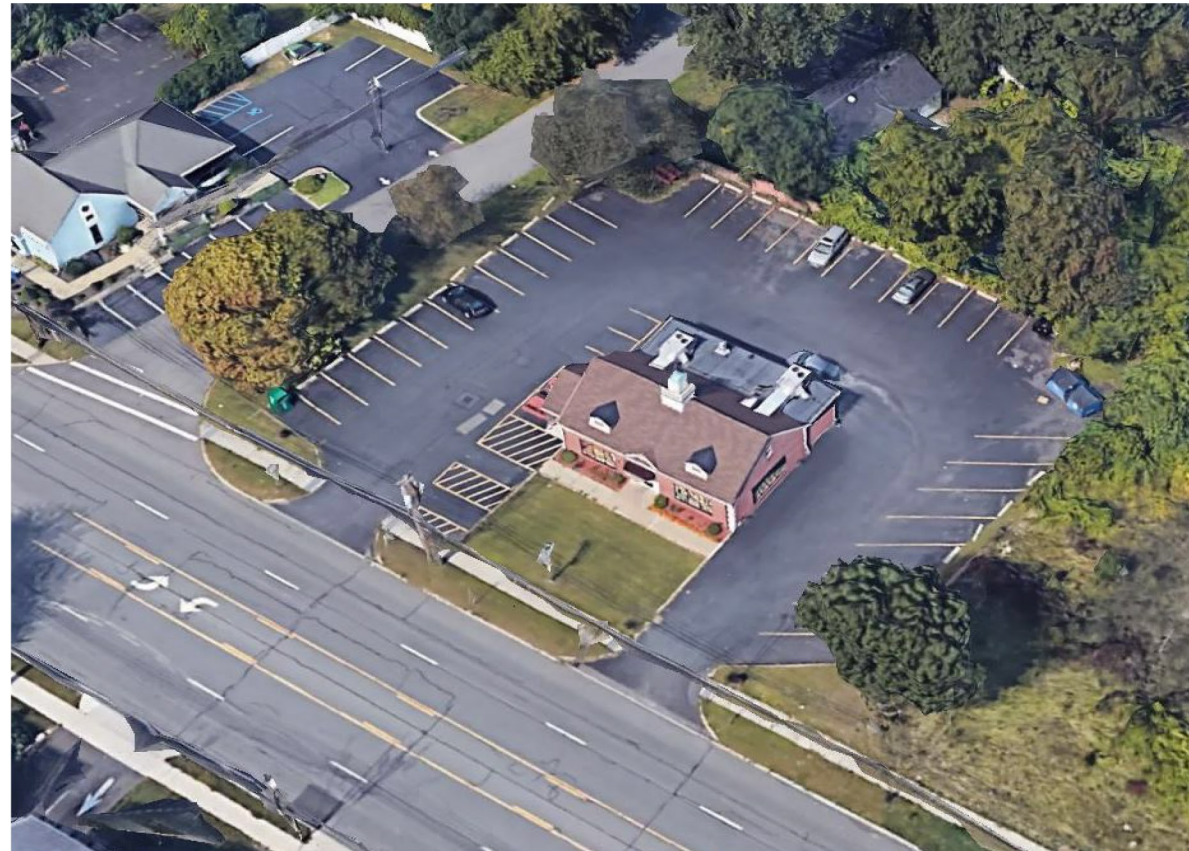

1671

Western Avenue

1671 WESTERN AVENUE, ALBANY, NEW YORK
2,222 SF AVAILABLE ON 1/2 ACRE

PRICE REDUCTION
(\$20.00 PSF NNN)

Alison Burnside
518.785.8200 x3
aburnside@dartco.com

Availability

2,222 SF Building on 0.56 acres

Site Facts

- Located on Western Avenue near Crossgates Mall with total GLA 1.7 M
- Freestanding building with ample parking and pylon signage
- Two curb cuts on Western Avenue
- Zoned local business (LB), transit-oriented development (TOD) district
- Available for sale or lease
- \$16,000 in taxes (Property + School)

ZOOM-IN AERIAL

RAPP ROAD

LAWTON TERRACE

GABRIEL TERRACE

SITE

28,281 ADT '16

WESTERN AVENUE

20