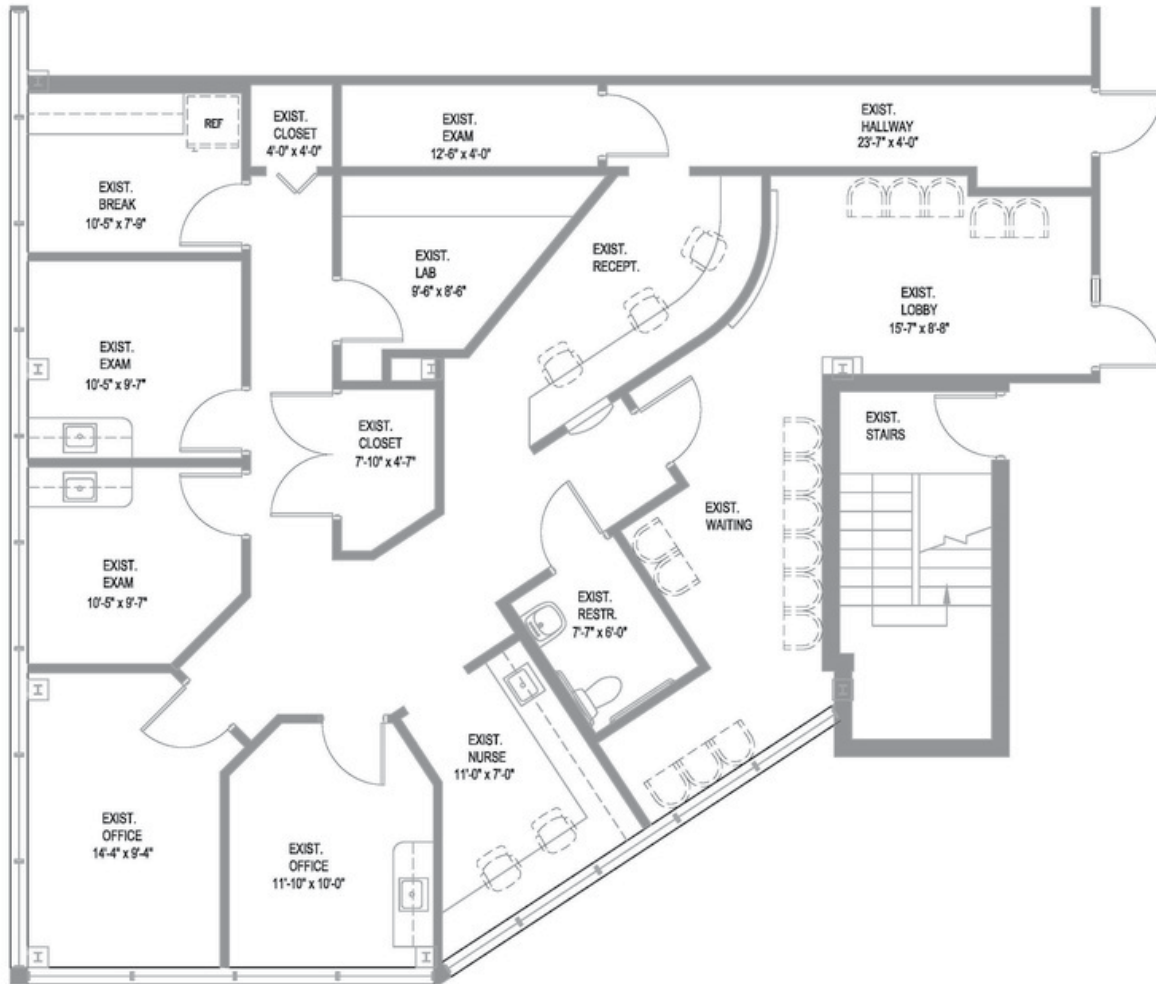

West Boca I | For Lease

Suite 200 | 2,047 SF

welltower

Contact Us

Deborah Fink

Vice President

+1 561 393 1644

deborah.fink@cbre.com