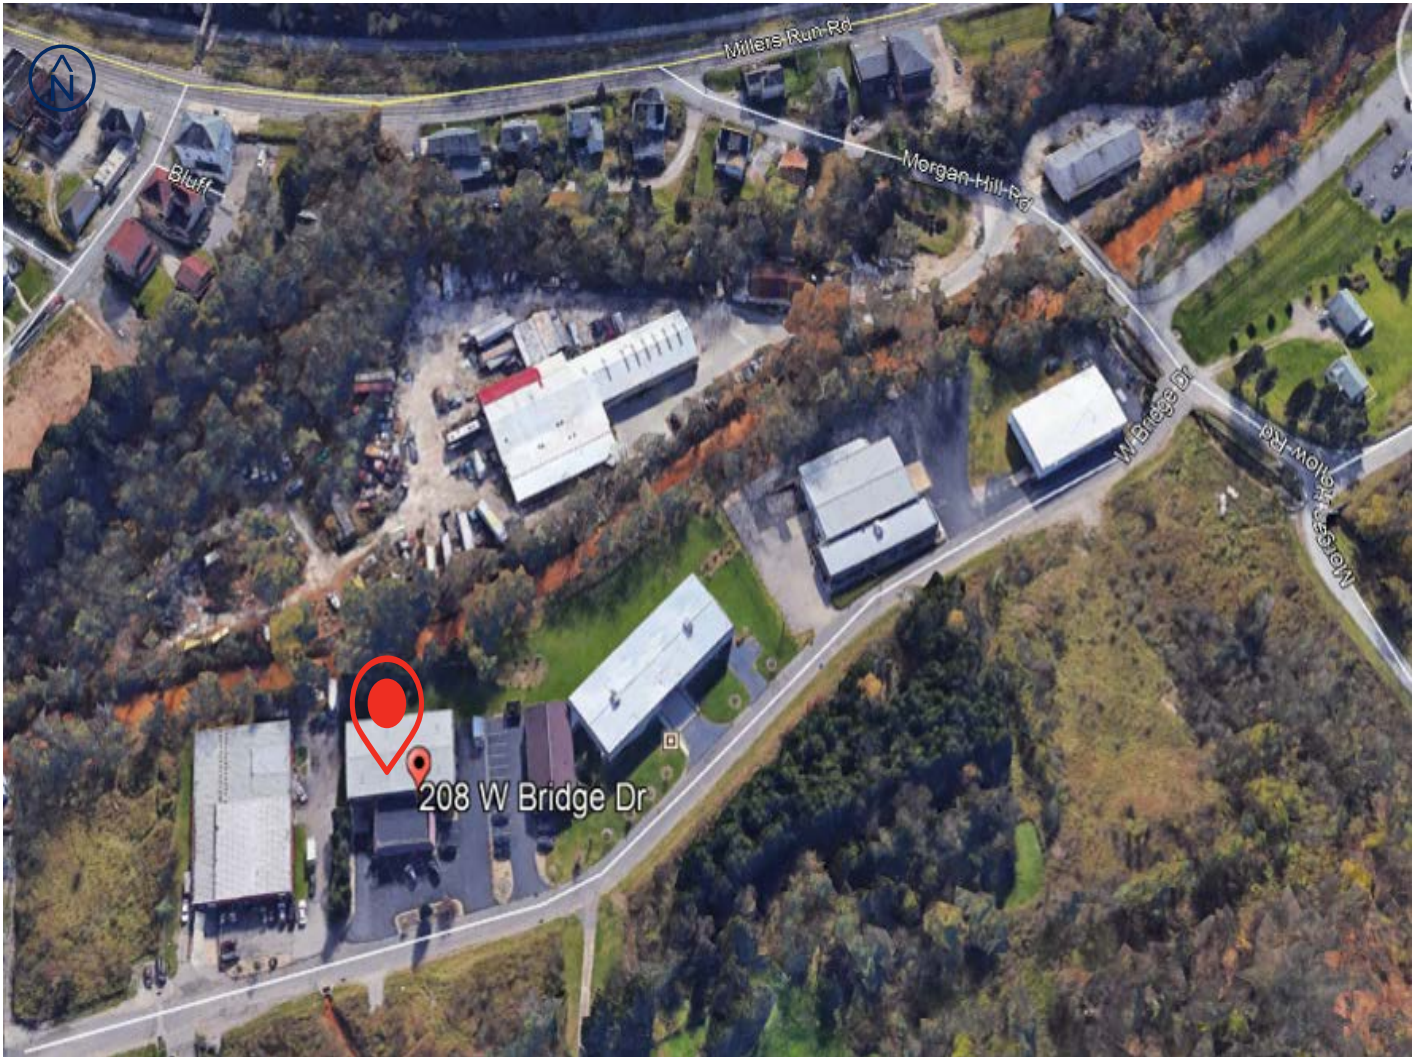

Price: \$685,000

208 WEST BRIDGE DRIVE
Morgan, PA 15064

Partnership. Performance.

Property Highlights

- **8,000 SF Available Warehouse Space**
- **2,000 SF Available Office Space**
- 1 dock door & 1 drive-in door
- .838 Acres
- On-site parking
- Close proximity to Bridgeville/ I-79 in South Fayette Township
- 23 minutes to Downtown Pittsburgh

David Auel, CCIM
Vice President
412.944.2136
david.ael@avisonyoung.com

Dock Side

Drive-in Door

Office

Conference Room

Warehouse
Interior Drive-in
Door

Kitchenette

For more information contact: