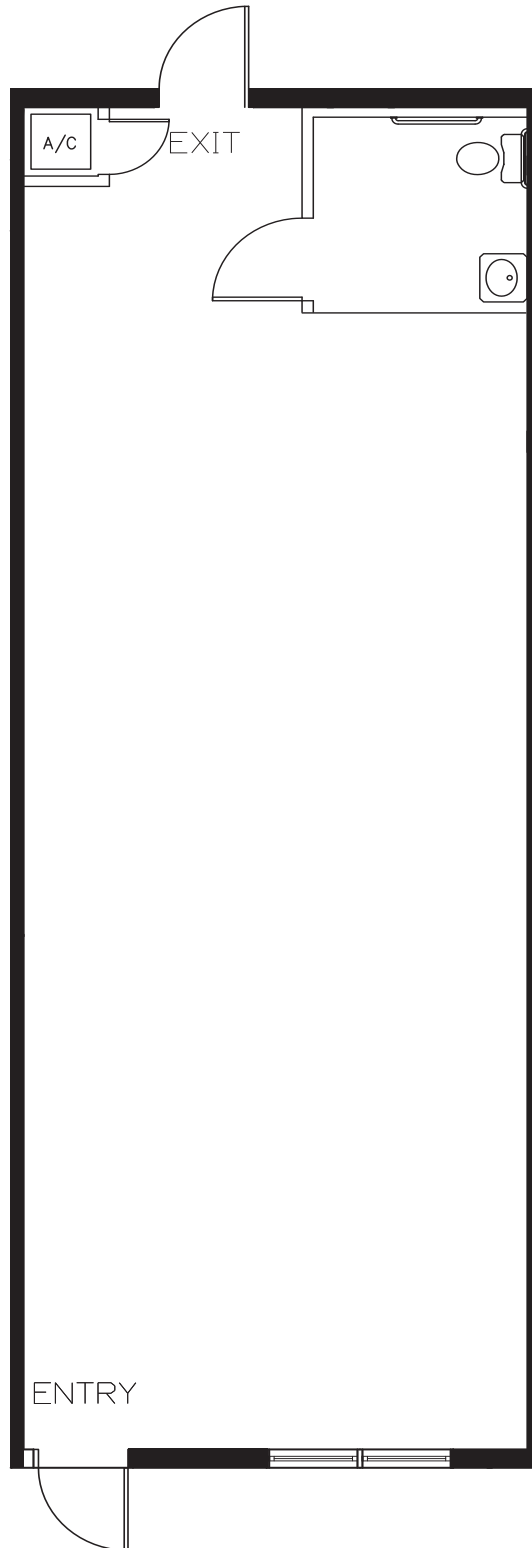

Cory Lake Professional Center

Building 7 • 10335 Cross Creek Boulevard, Suite F

Floor Plan

877 RSF

Osceola Partners, LLC

Licensed Real Estate Broker

3314 Henderson Boulevard, Suite 106, Tampa, FL 33609

Tel 813.532.8142 • Fax 813.347.9111 • OsceolaPartners.com