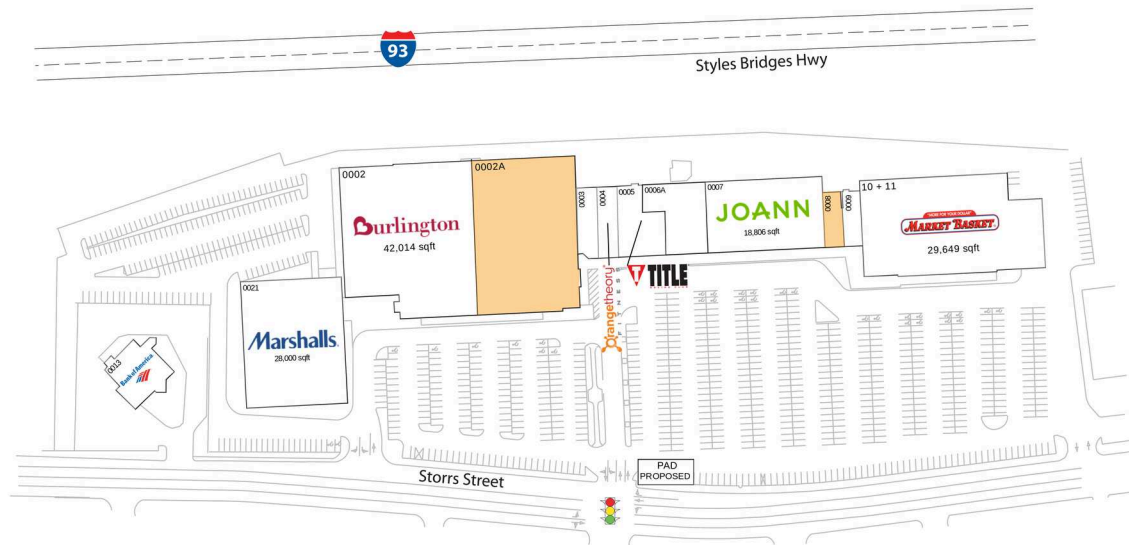

High visibility from 69,000+ vehicles daily on I-93

Located within walking distance of the densely populated area of downtown Concord and the New Hampshire Capitol offices

Strong lineup of regional and national retailers including Market Basket, Marshalls, Burlington Stores, Jo-Ann Fabric and Craft Stores and New Hampshire Liquor & Wine Outlet

## Available Space

0002A	35,000 SF
0008	3,096 SF

## Current Retailers

PAD	110 Grill	6,000 SF
0002	Burlington Stores	42,014 SF
0003	Sun Tan City	3,210 SF
0004	Orangetheory Fitness	3,000 SF
0005	Title Boxing Club	5,000 SF
0006A	New Hampshire State Liquor Store	8,300 SF
0007	JOANN Fabric And Craft Stores	18,806 SF
0009	Sal's Just Pizza	2,546 SF
10 + 11	Market Basket	29,649 SF
0013	Bank Of America	4,200 SF
0021	Marshalls	28,000 SF