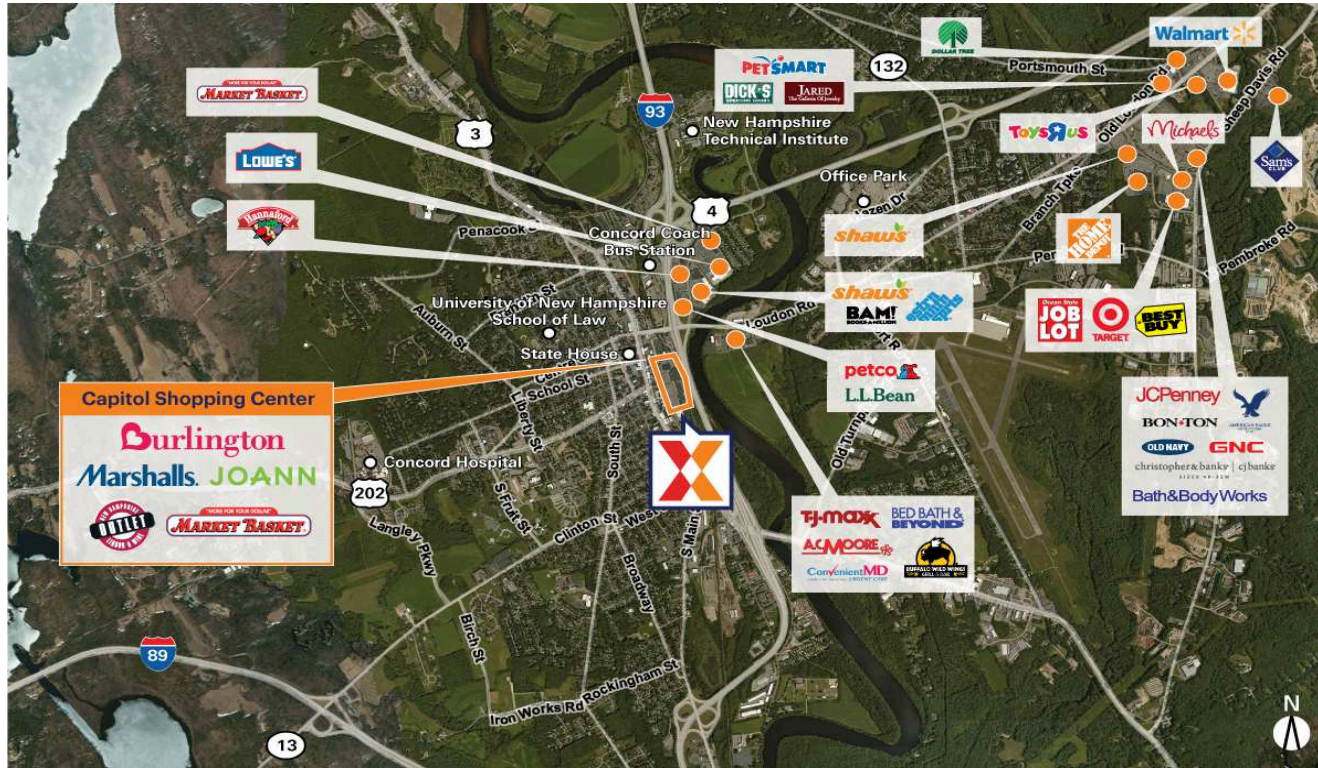

# Capitol Shopping Center

Concord, NH

43.2042, -71.5333

50 Storrs Street | Concord, NH 03301-4837

Center Size: 182,887 SF

Demographics	3 Mile	7 Mile	20 Mile
	30,555	67,173	351,073
	12,955	26,962	137,552
	\$78,292	\$88,945	\$87,957

High visibility from 69,000+ vehicles daily on I-93

Located within walking distance of the densely populated area of downtown Concord and the New Hampshire Capitol offices

Strong lineup of regional and national retailers including Market Basket, Marshalls, Burlington Stores, Jo-Ann Fabric and Craft Stores and New Hampshire Liquor & Wine Outlet

## Current Retailers

PAD	110 Grill	6,000 SF
0002	Burlington Stores	42,014 SF
0003	Sun Tan City	3,210 SF
0004	Orangetheory Fitness	3,000 SF
0005	Title Boxing Club	5,000 SF
0006A	New Hampshire State Liquor Store	8,300 SF
0007	JOANN Fabric And Craft Stores	18,806 SF
0009	Sal's Just Pizza	2,546 SF
10 + 11	Market Basket	29,649 SF
0013	Bank Of America	4,200 SF
0021	Marshalls	28,000 SF