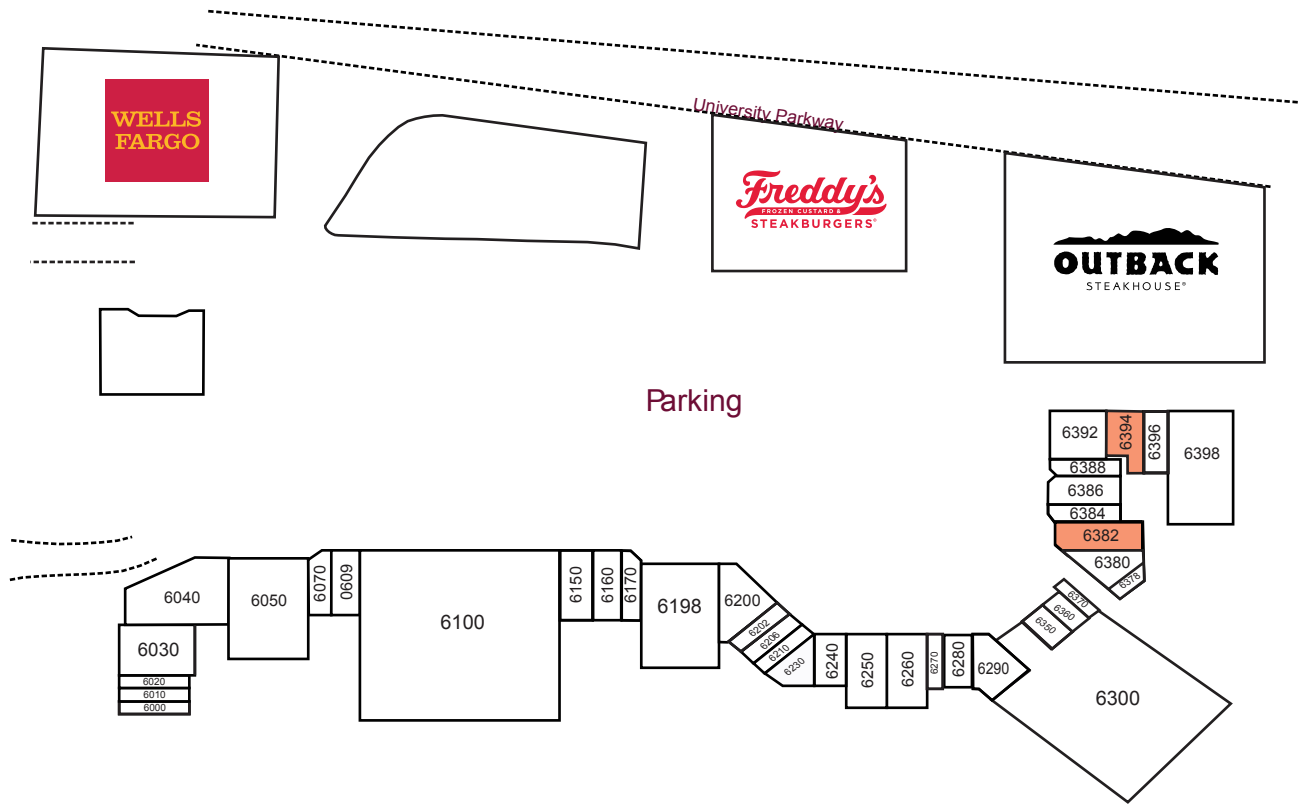

PARKWAY COLLECTIONS

University Pkwy & Lockwood Ridge Road

- Vacancies: 975 SF up to 2,170 SF
- GLA: 170,558 SF
- Convenient to US 41 & I-75
- Highly Visible from University Parkway and Lockwood Ridge
- Pass Throughs: \$4.18
- Ample Parking
- Easily Accessible

7321 Merchant Court,
Sarasota, FL 34240

Ph. 941.907.9008
Fax. 941.907.9755
www.oakmont.net

PARKWAY COLLECTIONS

UNIT	TENANT	AREA	UNIT	TENANT	AREA	UNIT	TENANT	AREA
6000	Computer Repair	975 SF	6200	University Parkway Jewelers	800 SF	6370	Regent Nails	1,780 SF
6010	J.M. Suverkrup DMD	975 SF	6202	Barber Shop	800 SF	6378	Yoga	1,431 SF
6020	Antiques	975 SF	6206	Pharmedico Pharmacy	2,000 SF	6380	Ruthstan, Inc.	1,321 SF
6030	Antiques	3,900 SF	6210	Family Petstore	1,050 SF	6382	Available	1,611 SF
6040	Mattresses & More	7,193 SF	6230	Family Petstore	3,335 SF	6384	Miracle Ear	1,468 SF
6050	Tuesday Morning	10,033 SF	6240	The Public House Sport Bar	3,272 SF	6386	Peach's	2,596 SF
6070	Divine Hair Creations	1,550 SF	6250	Escape Room	3,600 SF	6388	Fabric Store	1,468 SF
6090	Infuzion Restaurant	2,510 SF	6260	Reflex Dance & Yoga	3,600 SF	6392	Filippo's Pizzeria	3,562 SF
6100	Detwiler's Farm Market	44,665 SF	6270	Discount RX	996 SF	6394	Available	2,170 SF
6150	Cora Health Services	2,535 SF	6280	Consignment Shop	1,300 SF	6396	Marcotte's Design	2,000 SF
6160	Elements Massage	2,535 SF	6290	Indian Restaurant	3,235 SF	6398	DG Hardware	6,720 SF
6170	Brazilian Jiu Jitsu	1,573 SF	6300	OM Parkway 8 Cinemas	30,000 SF			
6198	You Fit	10,000 SF	6350	Malibu Cleaners	1,034 SF			