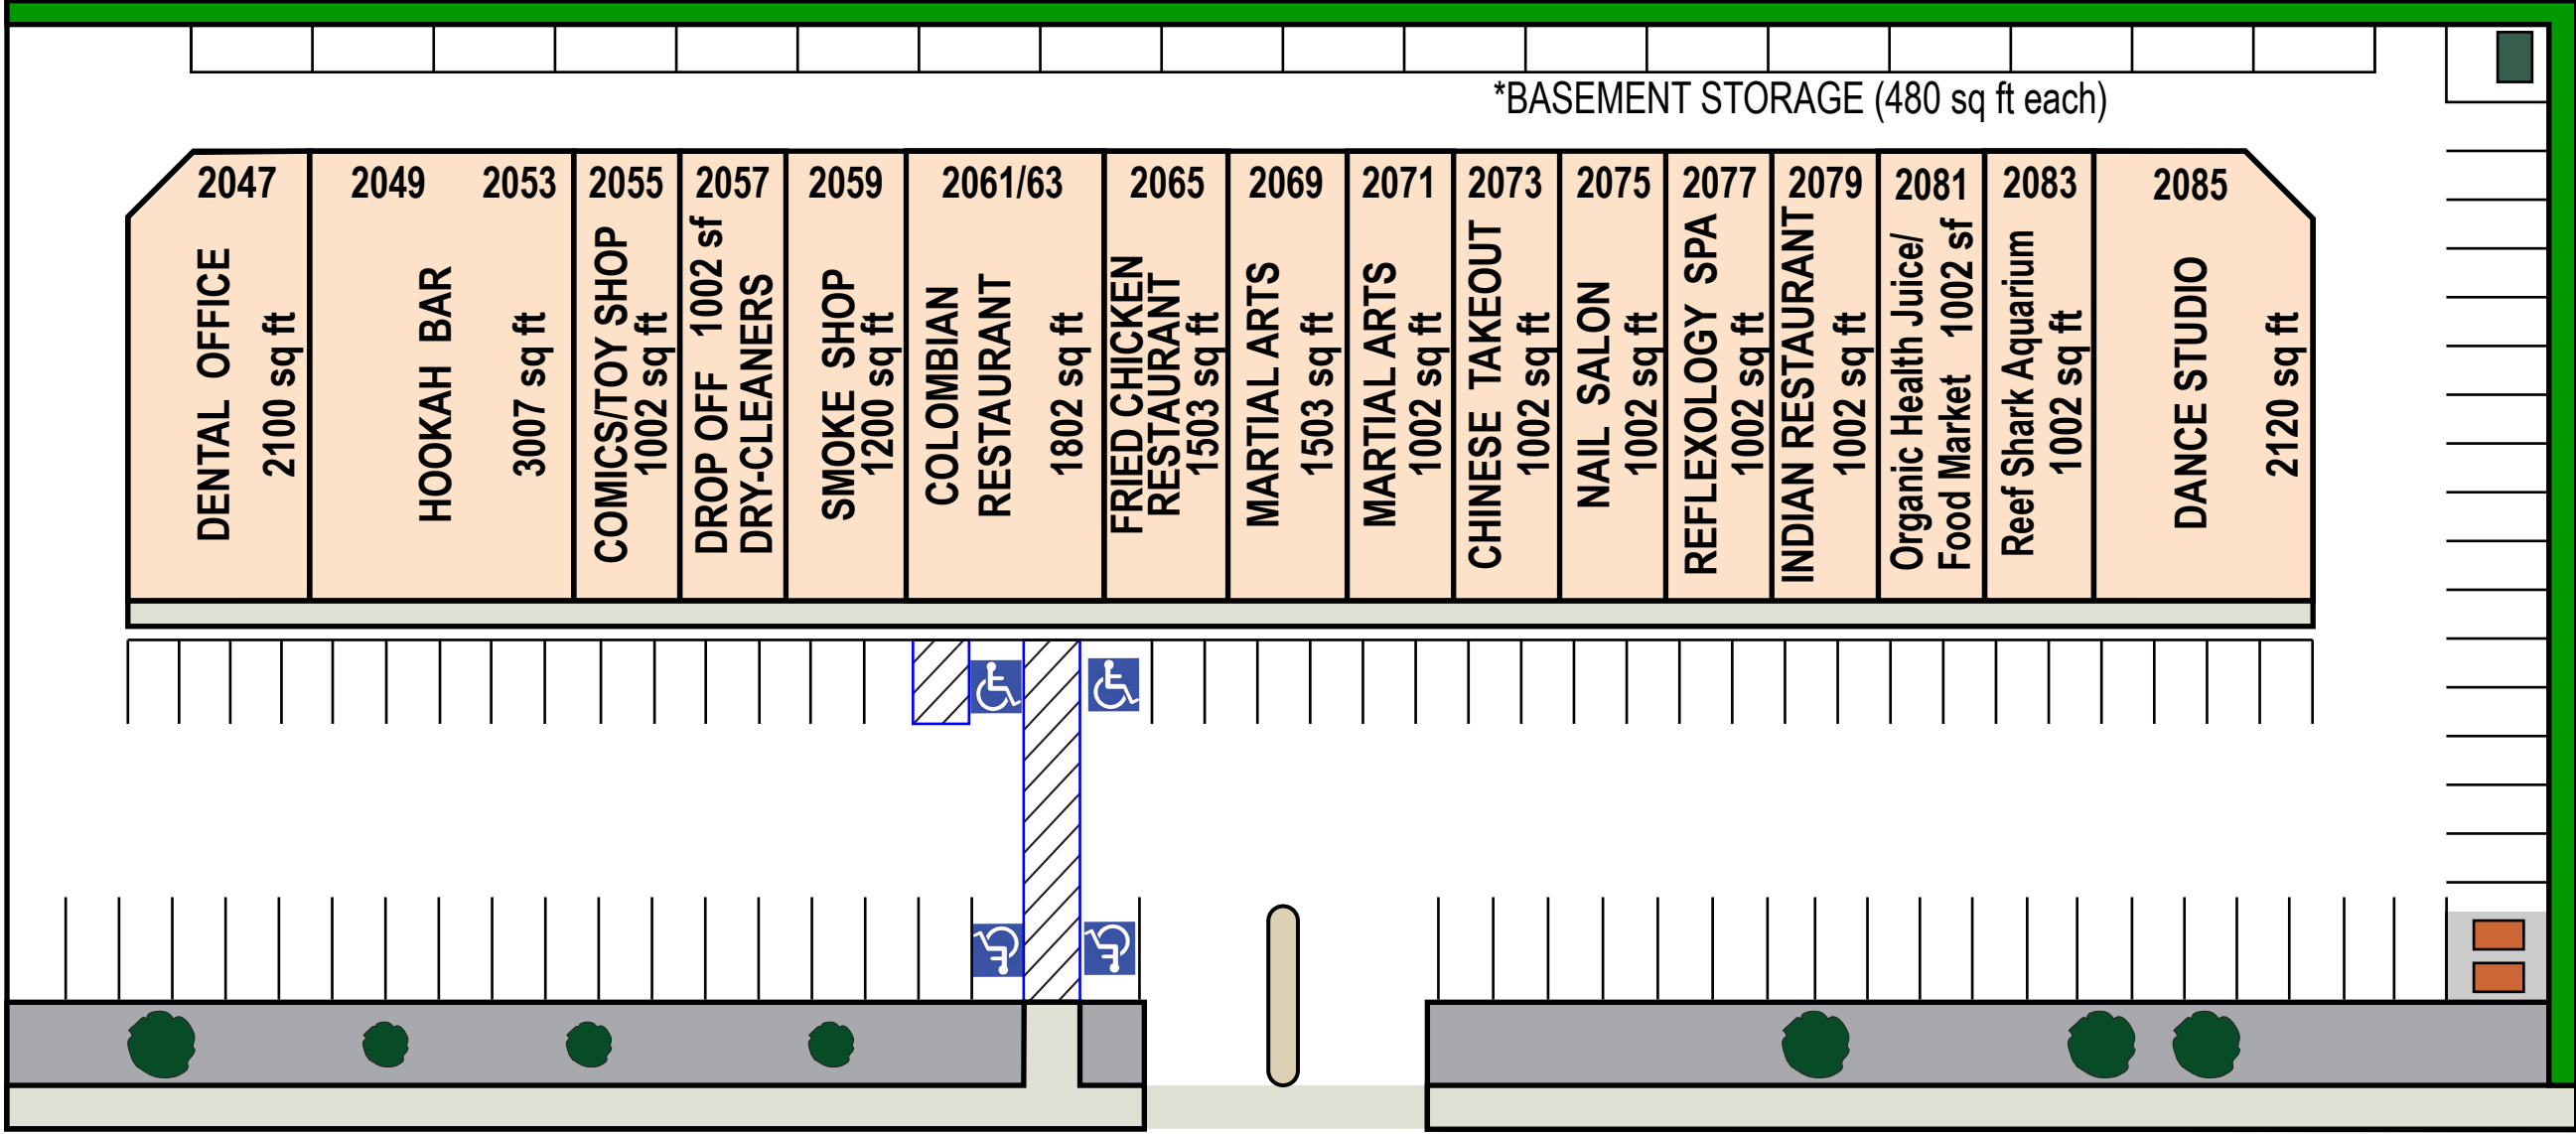

# 2047-2085 Hempstead Turnpike East Meadow, NY 11554

HEMPSTEAD TURNPIKE